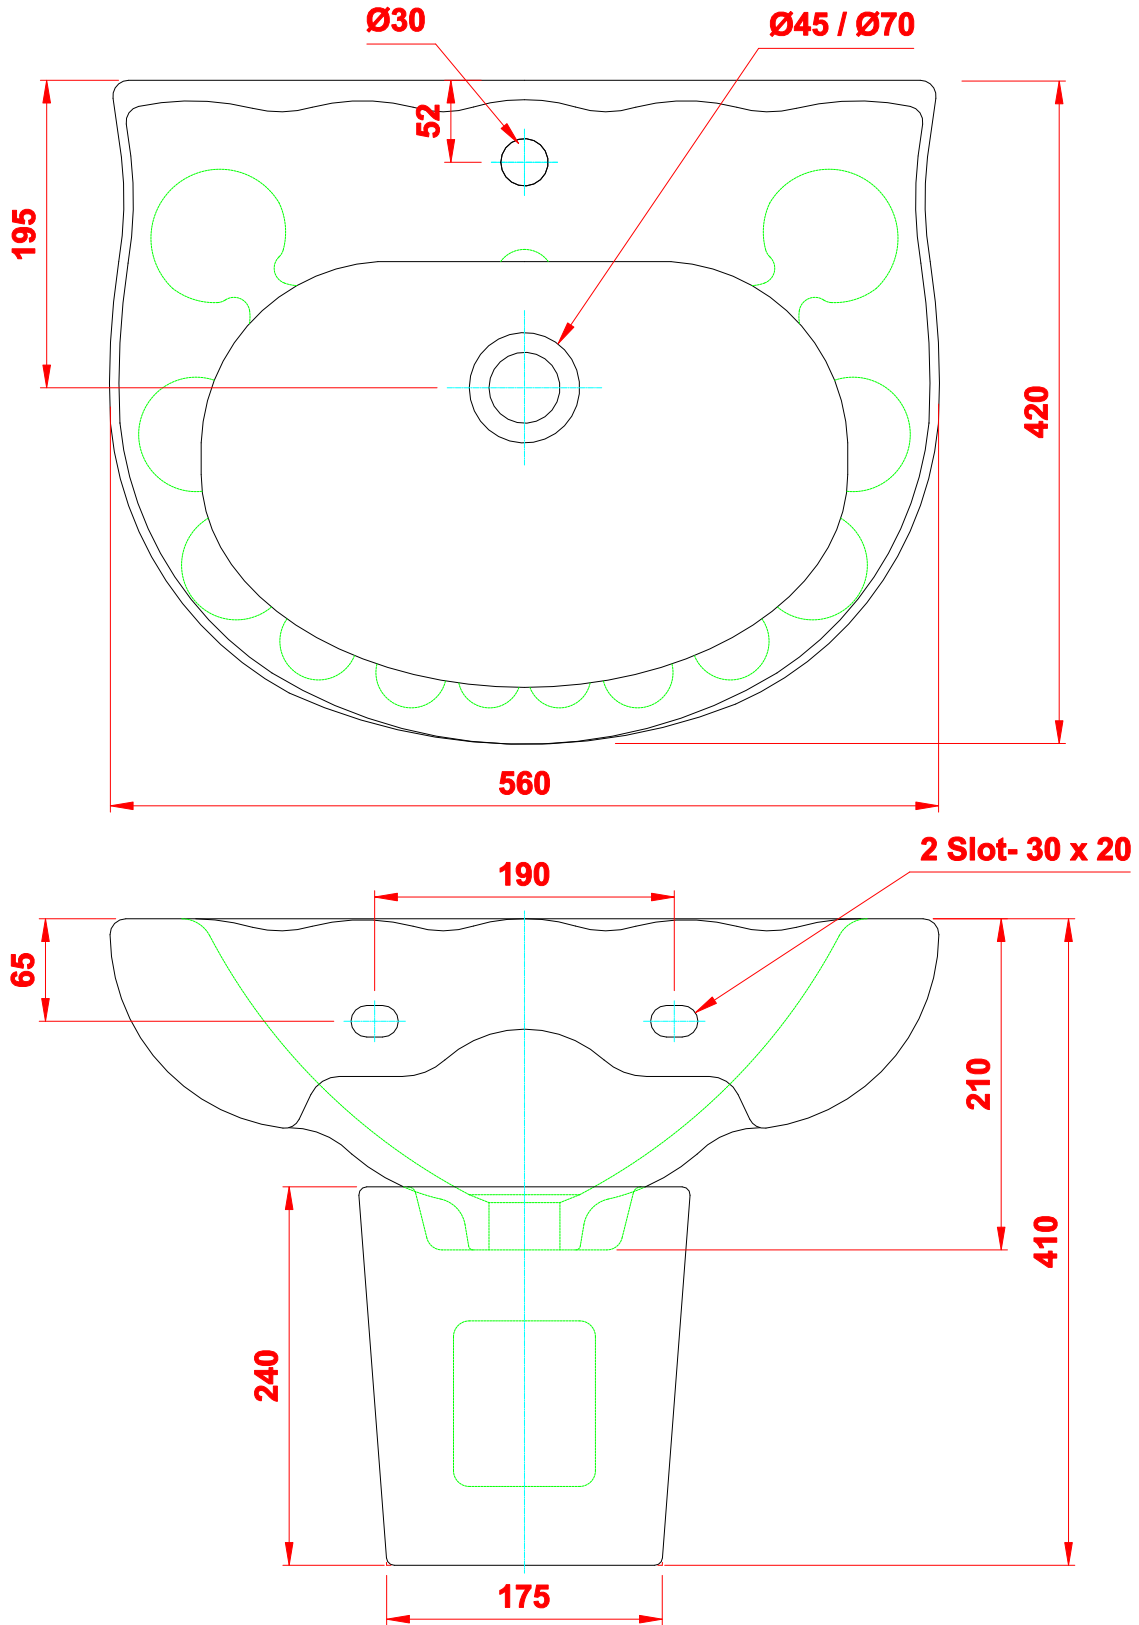

WB- 323

	SCALE	MAT.	Porcelain
	NTS		
PATTERN NAME:- WB. MARINA WITH HALF PEDESTAL	DRAWN	R.R	
	CHECKED	M.P	
PATTERN NO.:- 323 / 325	DATE	08.07.15	
PATTERN SIZE:- 560 X 420			
<b>NEYCER INDIA LIMITED</b> Vadalur Cuddalore Dist. 607 303 Tamil Nadu.	DRG. NO.	WB- 323	
		REV.	0