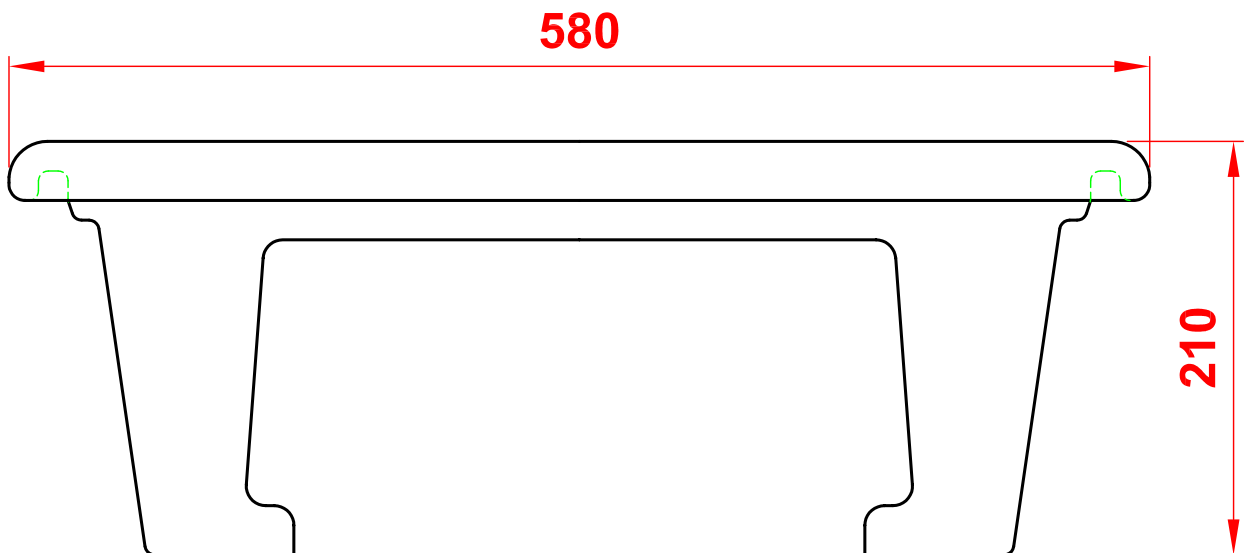

ALL DIMENSIONS ARE IN MM

329

	SCALE	MAT.	Porcelain
	NTS		
PATTERN NAME:-	W.B.SHERATON	DRAWN	R.R
PATTERN NO.:-	329	CHECKED	M.P
PATTERN SIZE:-	580 X 450 X 210	DATE	27.08.2015
<b>NEYCER INDIA LIMITED</b> Vadalur Cuddalore Dist. 607 303 Tamil Nadu.		DRG. NO.	REV.
		329	0