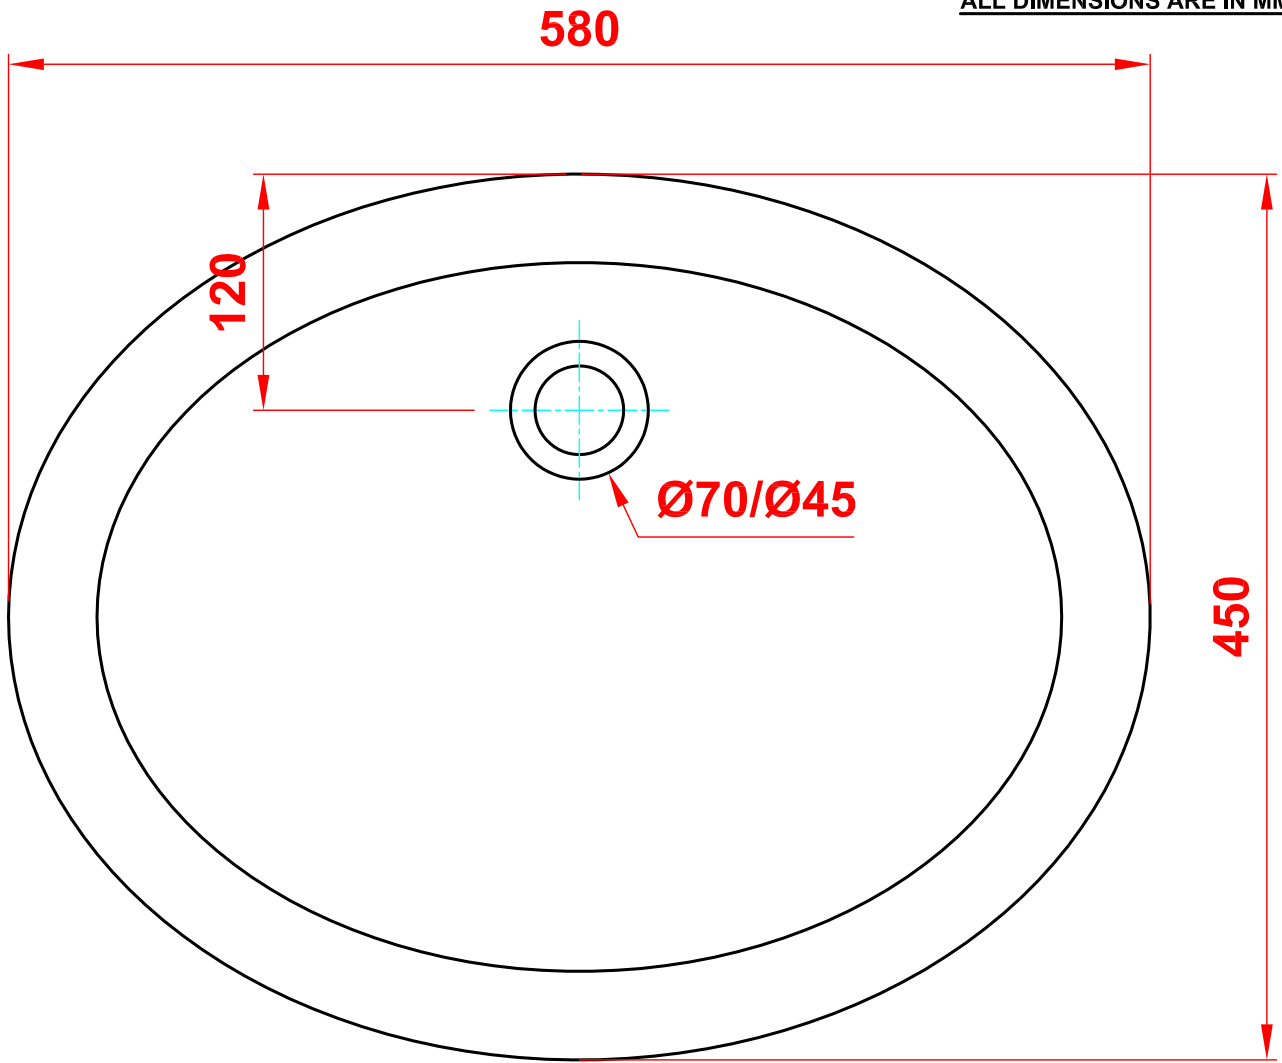

ALL DIMENSIONS ARE IN MM

329

	SCALE	MAT.	Porcelain
	NTS		
PATTERN NAME:-	W.B.SHERATON	DRAWN	R.R
PATTERN NO.:-	329	CHECKED	M.P
PATTERN SIZE:-	580 X 450 X 210	DATE	27.08.2015
<b>NEYCER INDIA LIMITED</b> Vadalur Cuddalore Dist. 607 303 Tamil Nadu.		DRG. NO.	REV.
		329	0