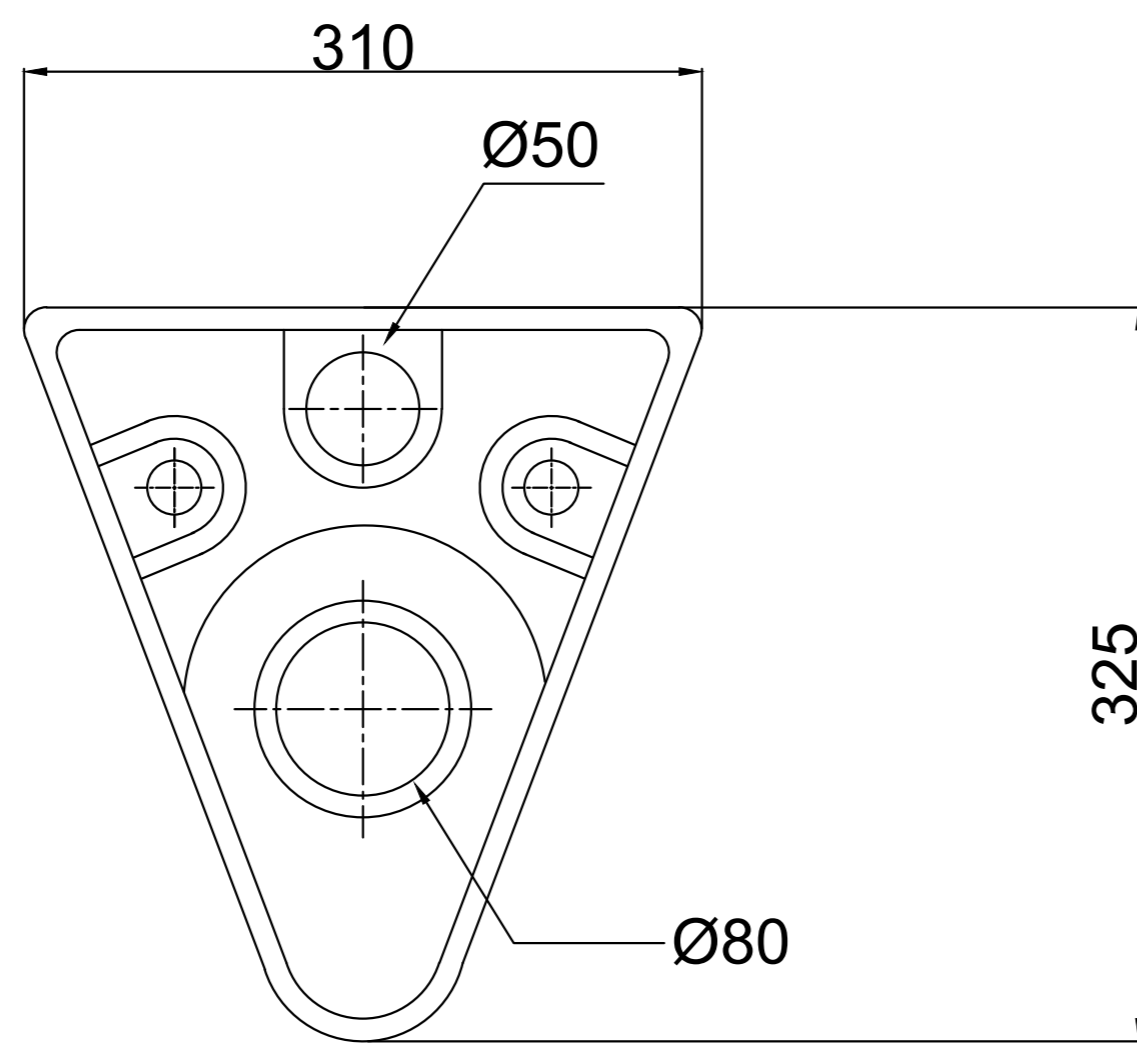

TOP VIEW

BACK VIEW

SIDE VIEW

ALL DIMENSIONS ARE IN MM

PATTERN NAME : ARCHITECT

DRAWN

ARV

PATTERN NO : WALL HUNG CLOSET 499

CHECKED

AN.KN

PATTERN SIZE : 310 X 480 X 325

APPROVED

AN.KN

**NEYCER INDIA LIMITED**

VADALUR

CUDDALORE DIST. 607303 , TAMILNADU

DATE

25.03.2021

SCALE

N T S

DWG. NO :

**WH : 09**

REV :

**0**