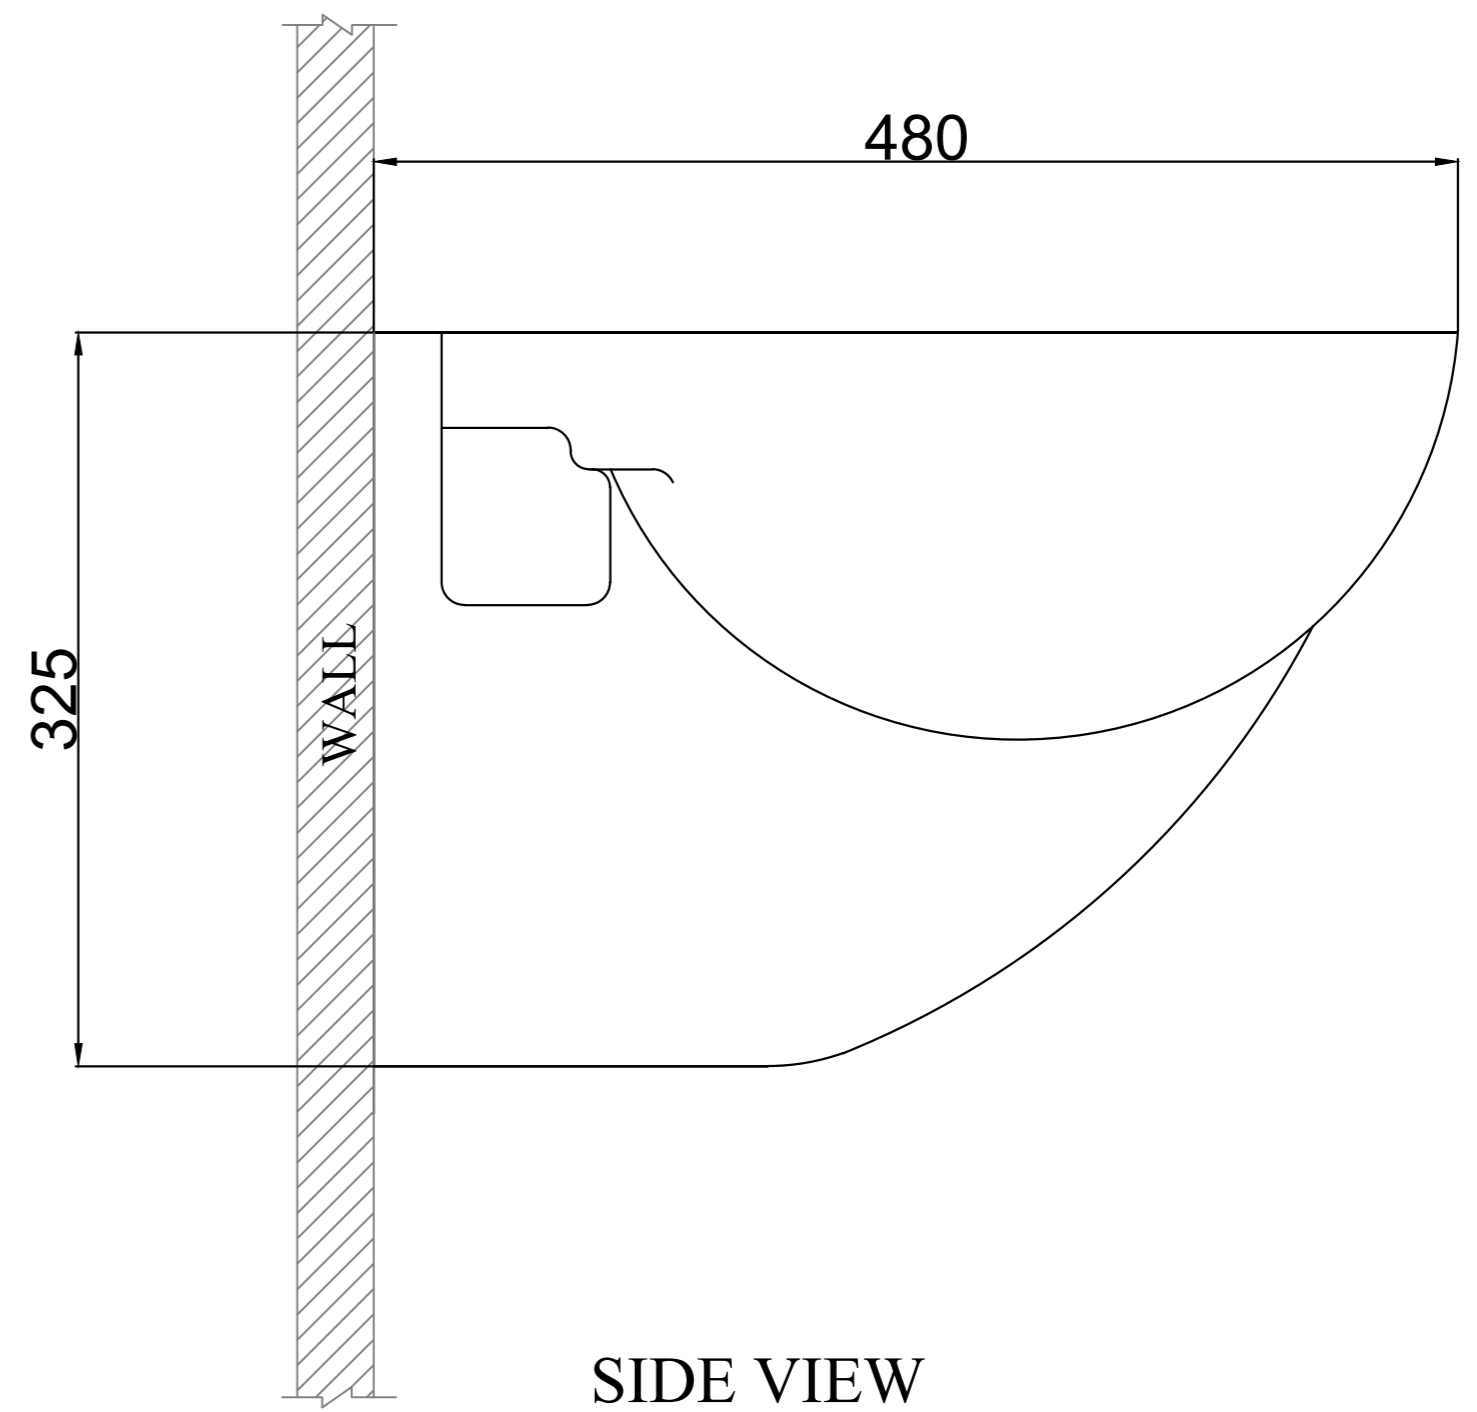

TOP VIEW

BACK VIEW

SIDE VIEW

ALL DIMENSIONS ARE IN MM

PATTERN NAME : ARCHITECT

DRAWN

ARV

PATTERN NO : WALL HUNG CLOSET 499

CHECKED

AN.KN

PATTERN SIZE : 310 X 480 X 325

APPROVED

AN.KN

**NEYCER INDIA LIMITED**

VADALUR

CUDDALORE DIST. 607303 , TAMILNADU

DATE

25.03.2021

SCALE

N T S

DWG. NO :

**WH : 09**

REV :

**0**