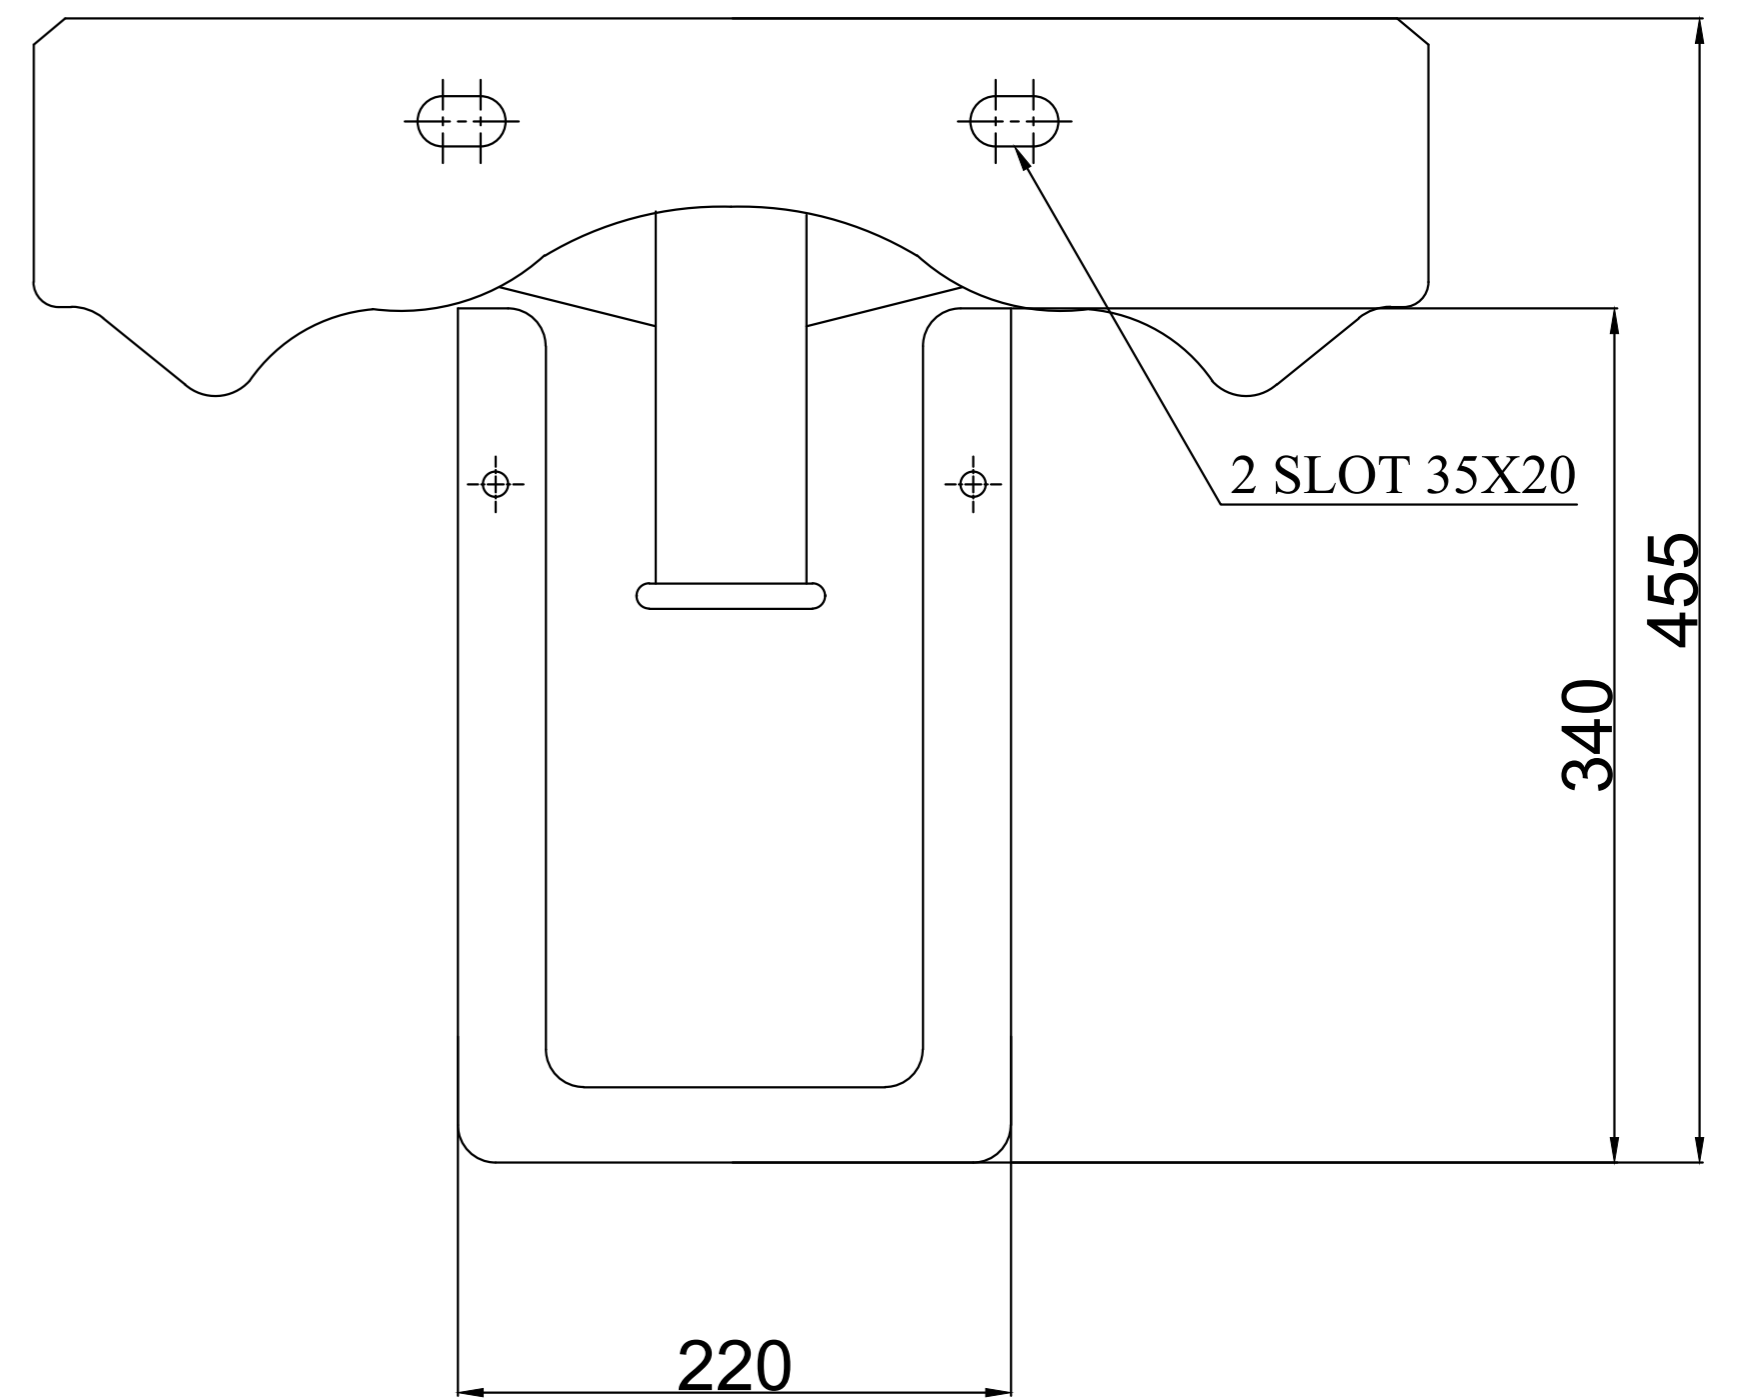

TOP VIEW

BACK VIEW

WASH BASIN & HALF PEDASTAL

BACK VIEW

ALL DIMENSIONS ARE IN MM

PATTERN NAME : CANTON WITH HALF PEDASTAL

DRAWN

ARV

PATTERN NO : WB 986 / WB HP 1116

CHECKED

AN.KN

PATTERN SIZE : 530 X 430 X 235 /HP 220 X 340

APPROVED

AN.KN

NEYCER INDIA LIMITED

VADALUR

CUDDALORE DIST. 607303 , TAMILNADU

DATE

16.03.2021

SCALE

N T S

DWG. NO :

WB : 020

REV :