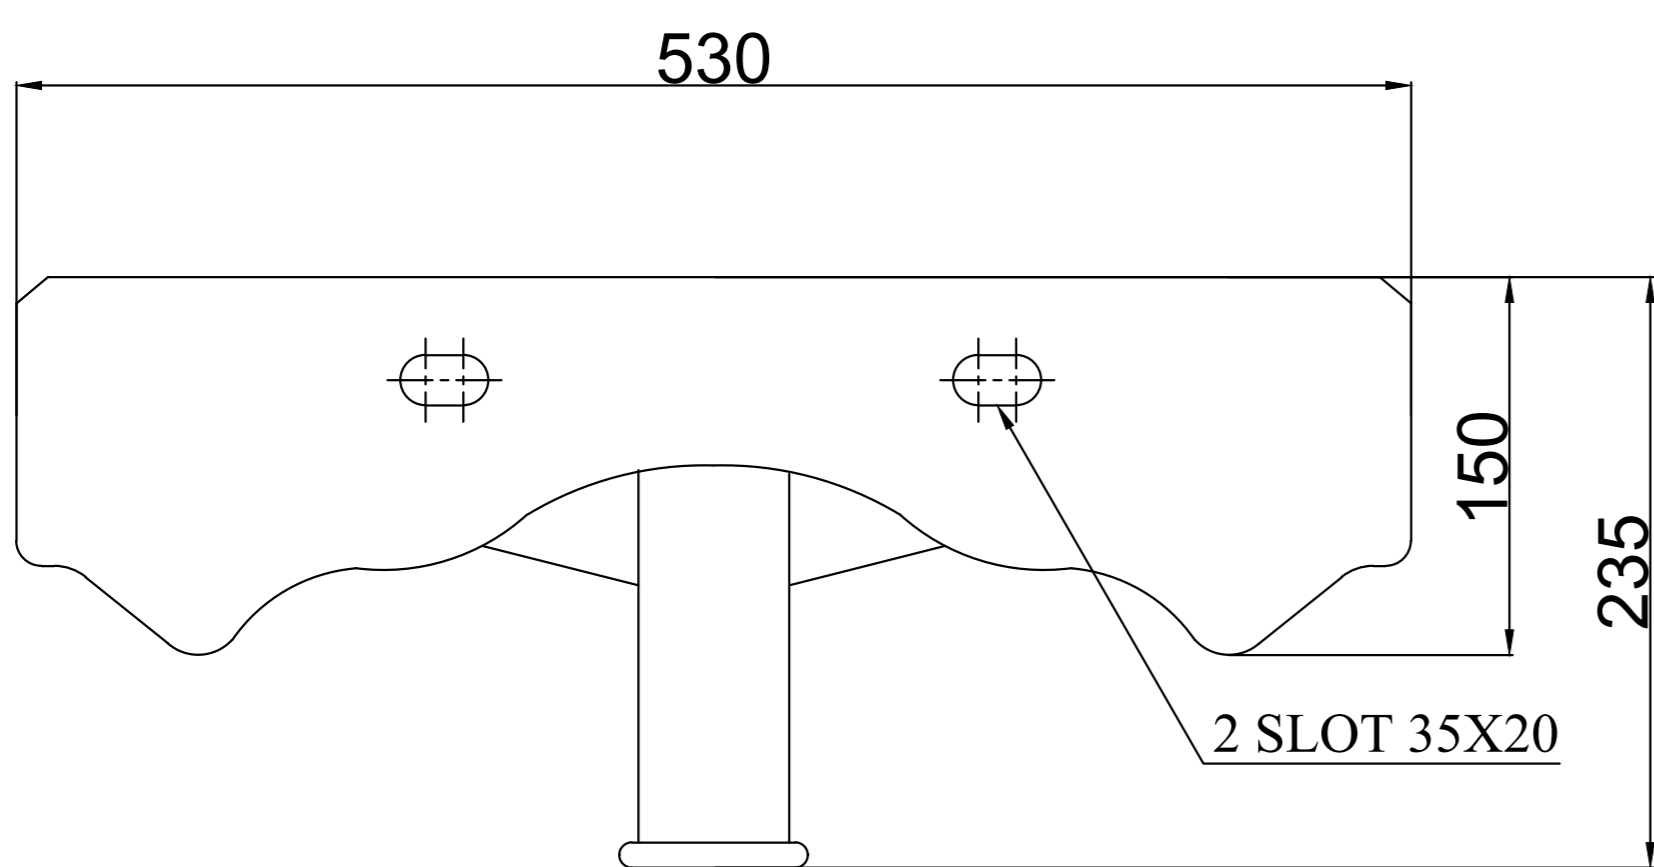

TOP VIEW

BACK VIEW

WASH BASIN & HALF PEDASTAL

BACK VIEW

ALL DIMENSIONS ARE IN MM

PATTERN NAME : CANTON WITH HALF PEDASTAL

DRAWN

ARV

PATTERN NO : WB 986 / WB HP 1116

CHECKED

AN.KN

PATTERN SIZE : 530 X 430 X 235 /HP 220 X 340

APPROVED

AN.KN

NEYCER INDIA LIMITED

VADALUR

CUDDALORE DIST. 607303 , TAMILNADU

DATE

16.03.2021

SCALE

N T S

DWG. NO :

WB : 020

REV :