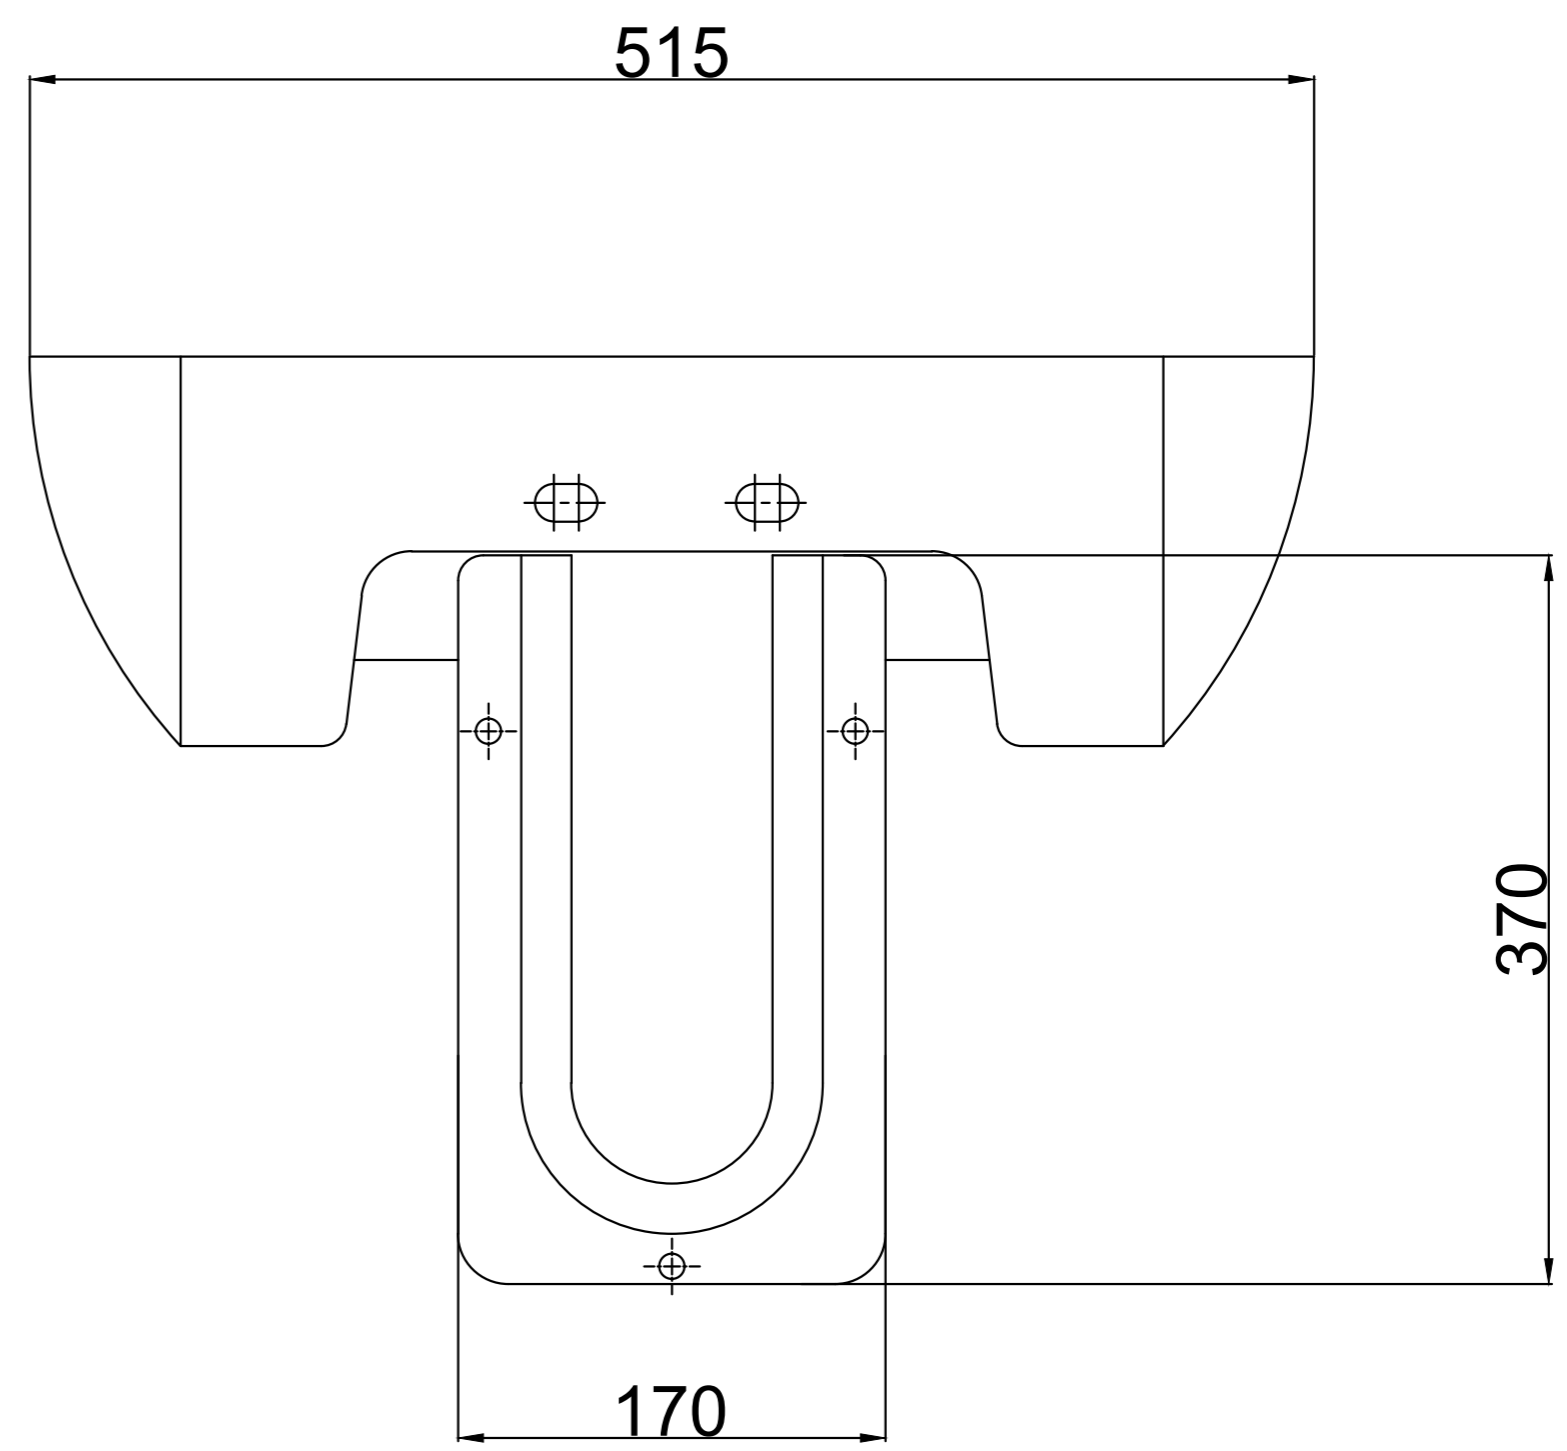

TOP VIEW

BACK VIEW

WASH BASIN & HALF PEDASTAL

BACK VIEW

ALL DIMENSIONS ARE IN MM

PATTERN NAME : KENT WITH HALF PEDASTAL  
 PATTERN NO : 946 / 947 (HP)  
 PATTERN SIZE : 515 X 415 X 155 / 370 X 170 (HP)

DRAWN ARV

CHECKED AN.KN

APPROVED AN.KN

DATE 16.03.2021

SCALE N T S

DWG. NO :

REV :

**WB : 06**

**0**