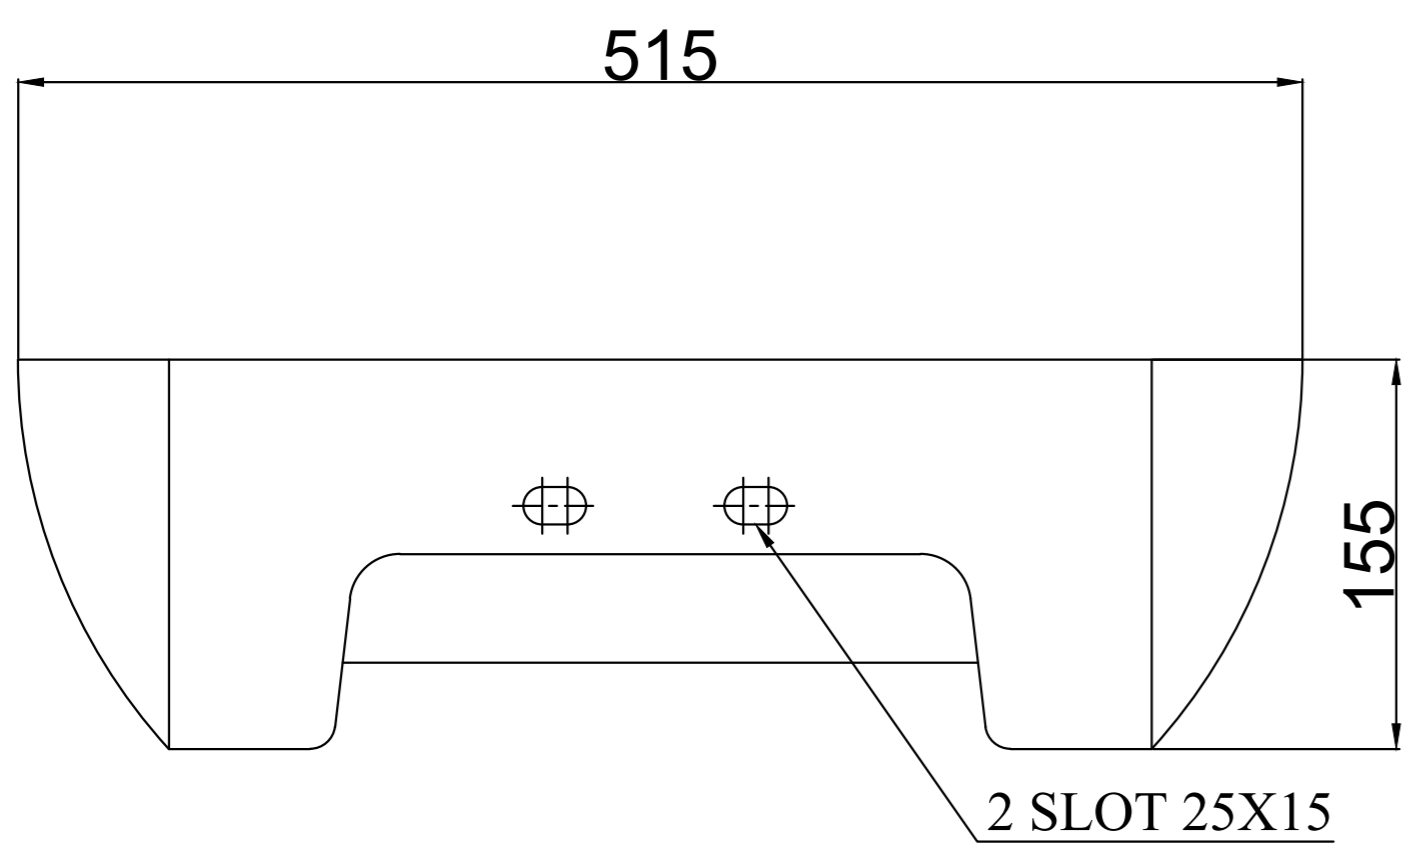

TOP VIEW

BACK VIEW

WASH BASIN & HALF PEDASTAL

BACK VIEW

ALL DIMENSIONS ARE IN MM

PATTERN NAME : KENT WITH HALF PEDASTAL  
 PATTERN NO : 946 / 947 (HP)  
 PATTERN SIZE : 515 X 415 X 155 / 370 X 170 (HP)

DRAWN ARV

CHECKED AN.KN

APPROVED AN.KN

DATE 16.03.2021

SCALE N T S

DWG. NO :

REV :

**WB : 06**

**0**