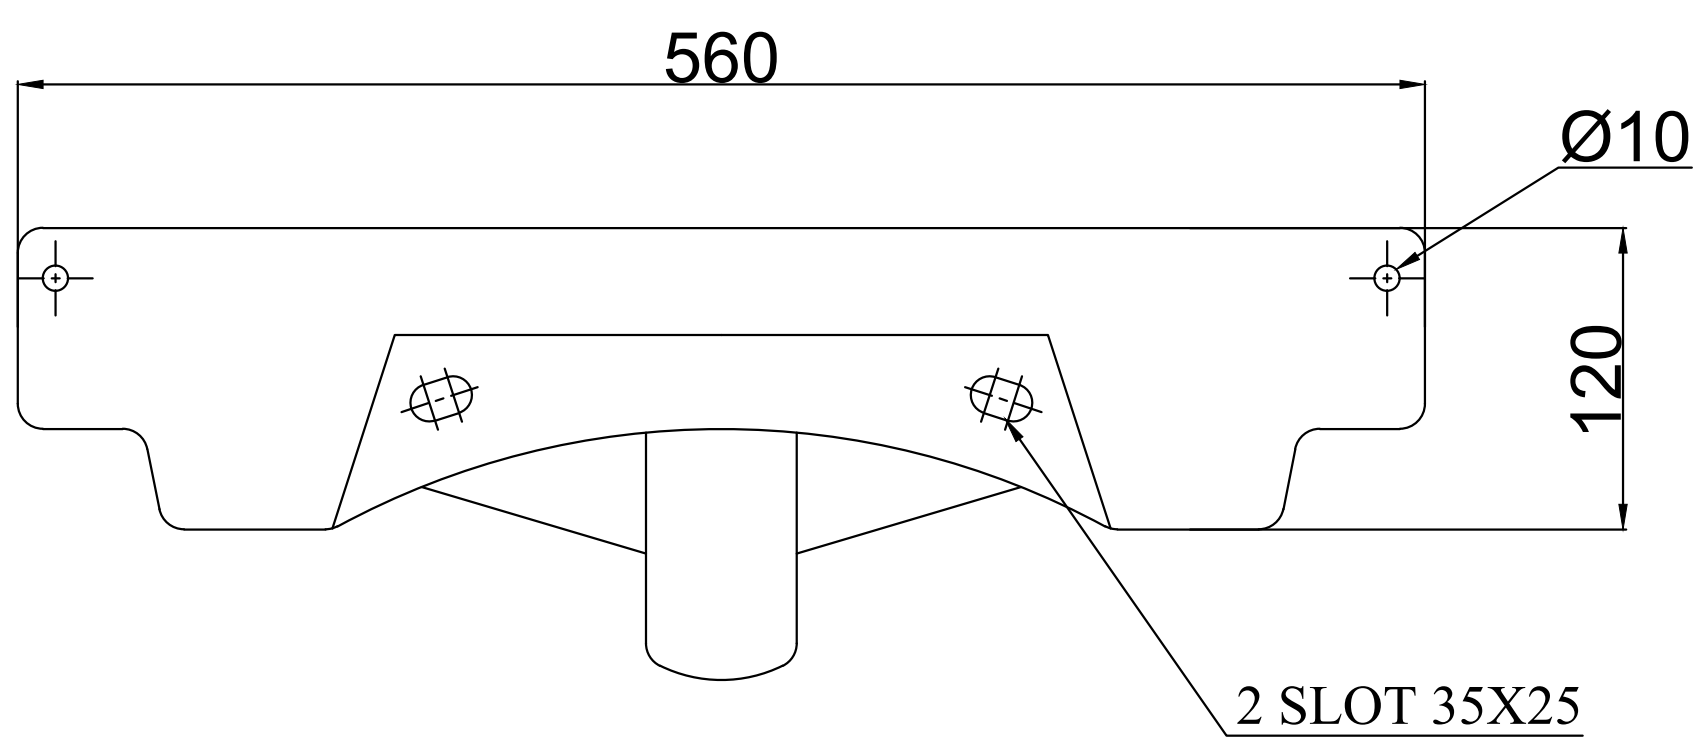

TOP VIEW

BACK VIEW

WASH BASIN & HALF PEDASTAL

BACK VIEW

ALL DIMENSIONS ARE IN MM

PATTERN NAME : LIBSON WITH HALF PEDASTAL

DRAWN

ARV

PATTERN NO : WB 982 / WB HP 1117

CHECKED

AN.KN

PATTERN SIZE : 560 X 420 X 120 / HP 220 X 330

APPROVED

AN.KN

*Neycer*

**NEYCER INDIA LIMITED**

DATE

16.03.2021

VADALUR

SCALE

N T S

CUDDALORE DIST. 607303 , TAMILNADU

DWG. NO :

**WB : 013**