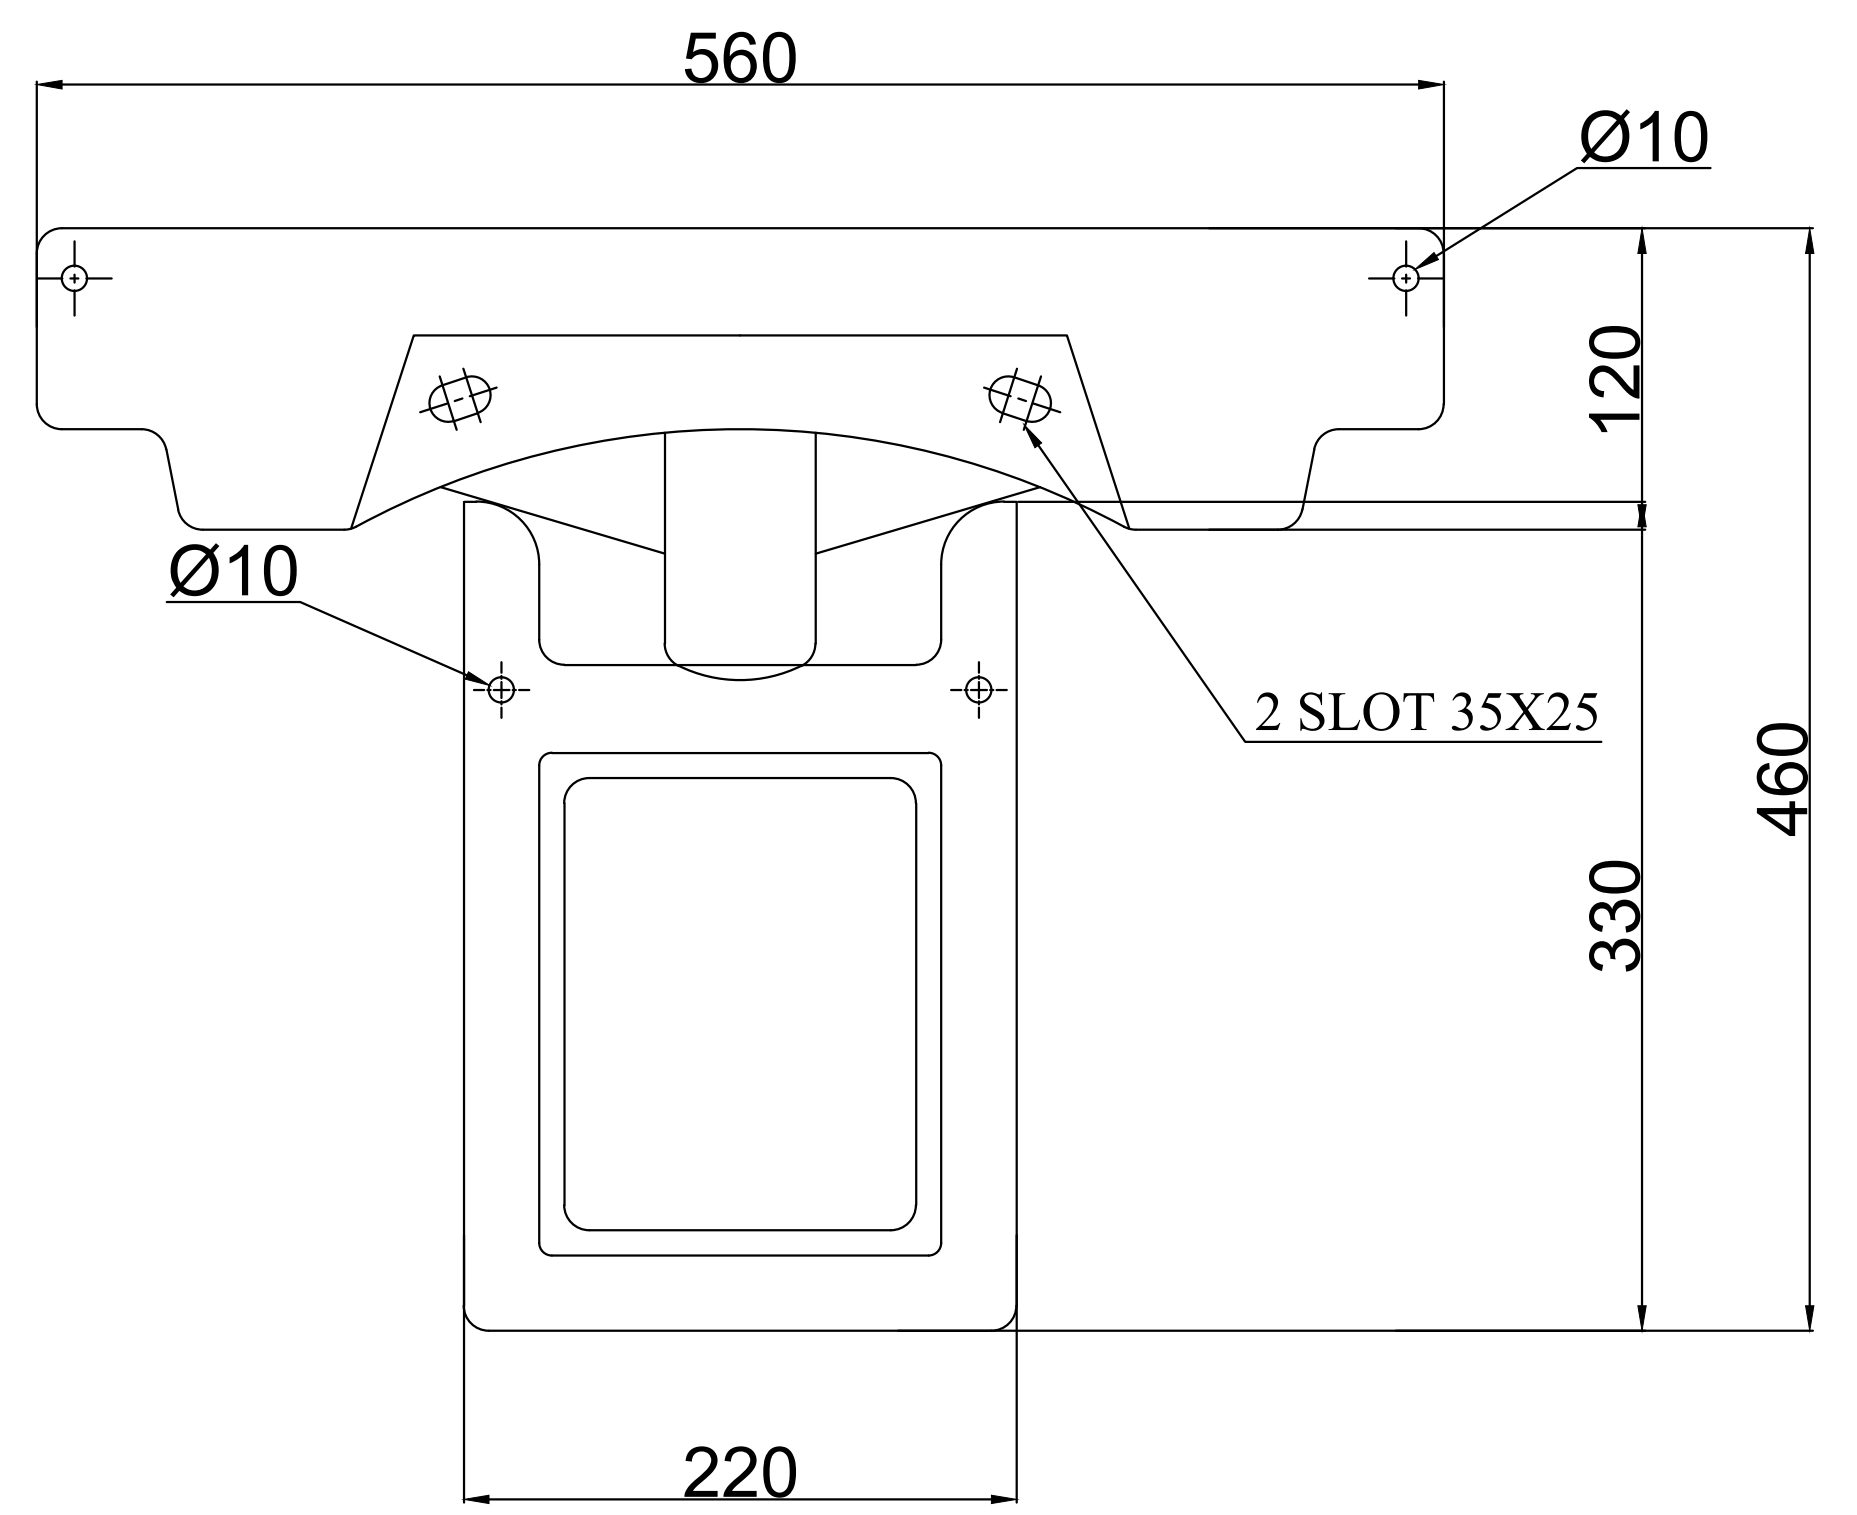

TOP VIEW

BACK VIEW

WASH BASIN & HALF PEDASTAL

BACK VIEW

ALL DIMENSIONS ARE IN MM

PATTERN NAME : LIBSON WITH HALF PEDASTAL

DRAWN

ARV

PATTERN NO : WB 982 / WB HP 1117

CHECKED

AN.KN

PATTERN SIZE : 560 X 420 X 120 / HP 220 X 330

APPROVED

AN.KN

*Neycer*

**NEYCER INDIA LIMITED**

DATE

16.03.2021

VADALUR

SCALE

N T S

CUDDALORE DIST. 607303 , TAMILNADU

DWG. NO :

**WB : 013**