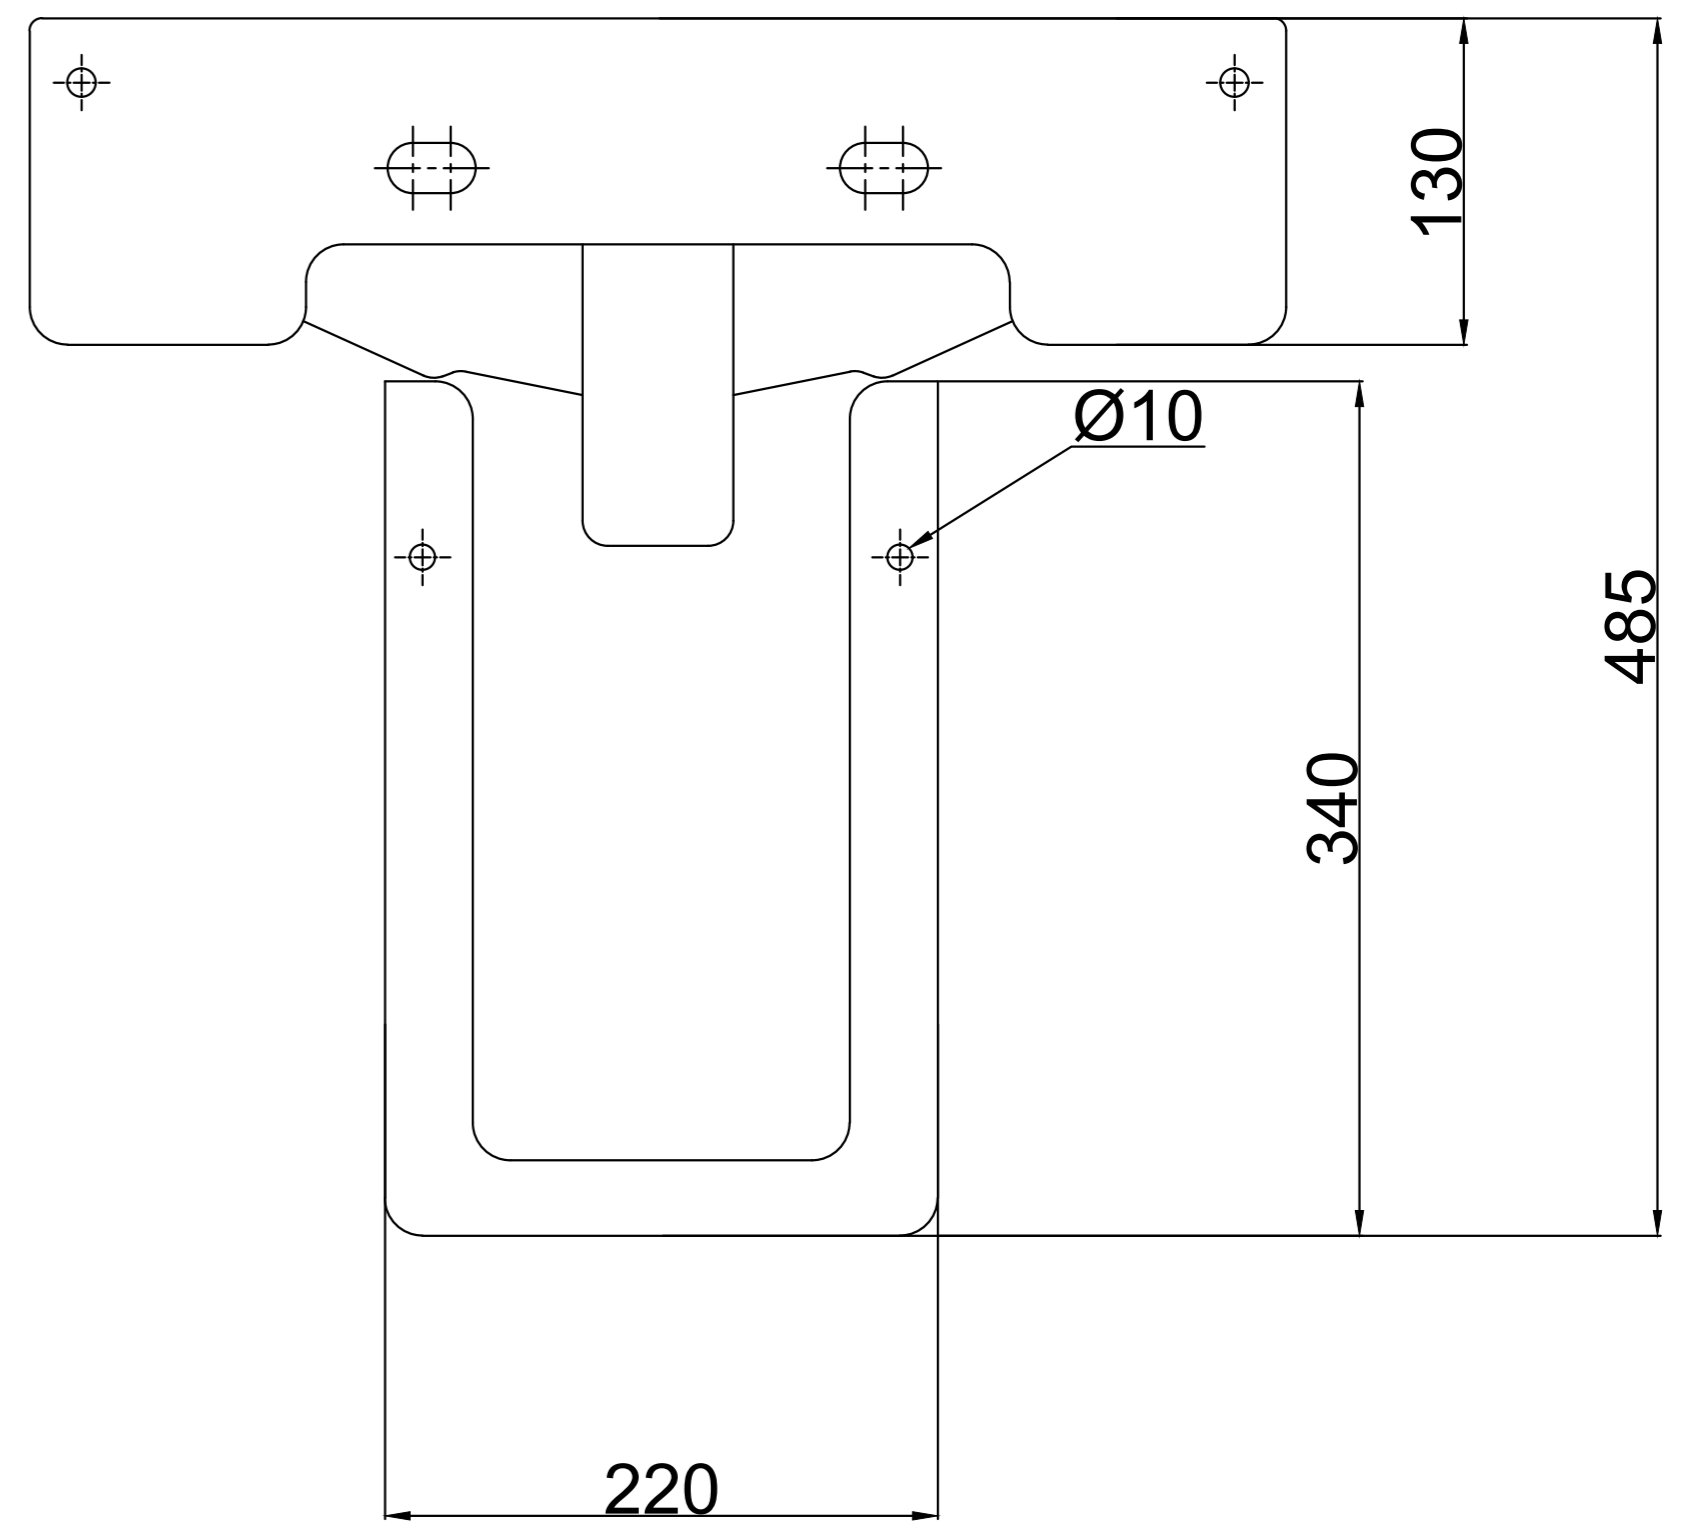

TOP VIEW

BACK VIEW

WASH BASIN & HALF PEDASTAL

BACK VIEW

ALL DIMENSIONS ARE IN MM

PATTERN NAME : LYME WITH HALF PEDASTAL

DRAWN

ARV

PATTERN NO : WB 985 / WB HP 1115

CHECKED

AN.KN

PATTERN SIZE : 575 X 460 X 210 / HP 220 X 340

APPROVED

AN.KN

**NEYCER INDIA LIMITED**

VADALUR