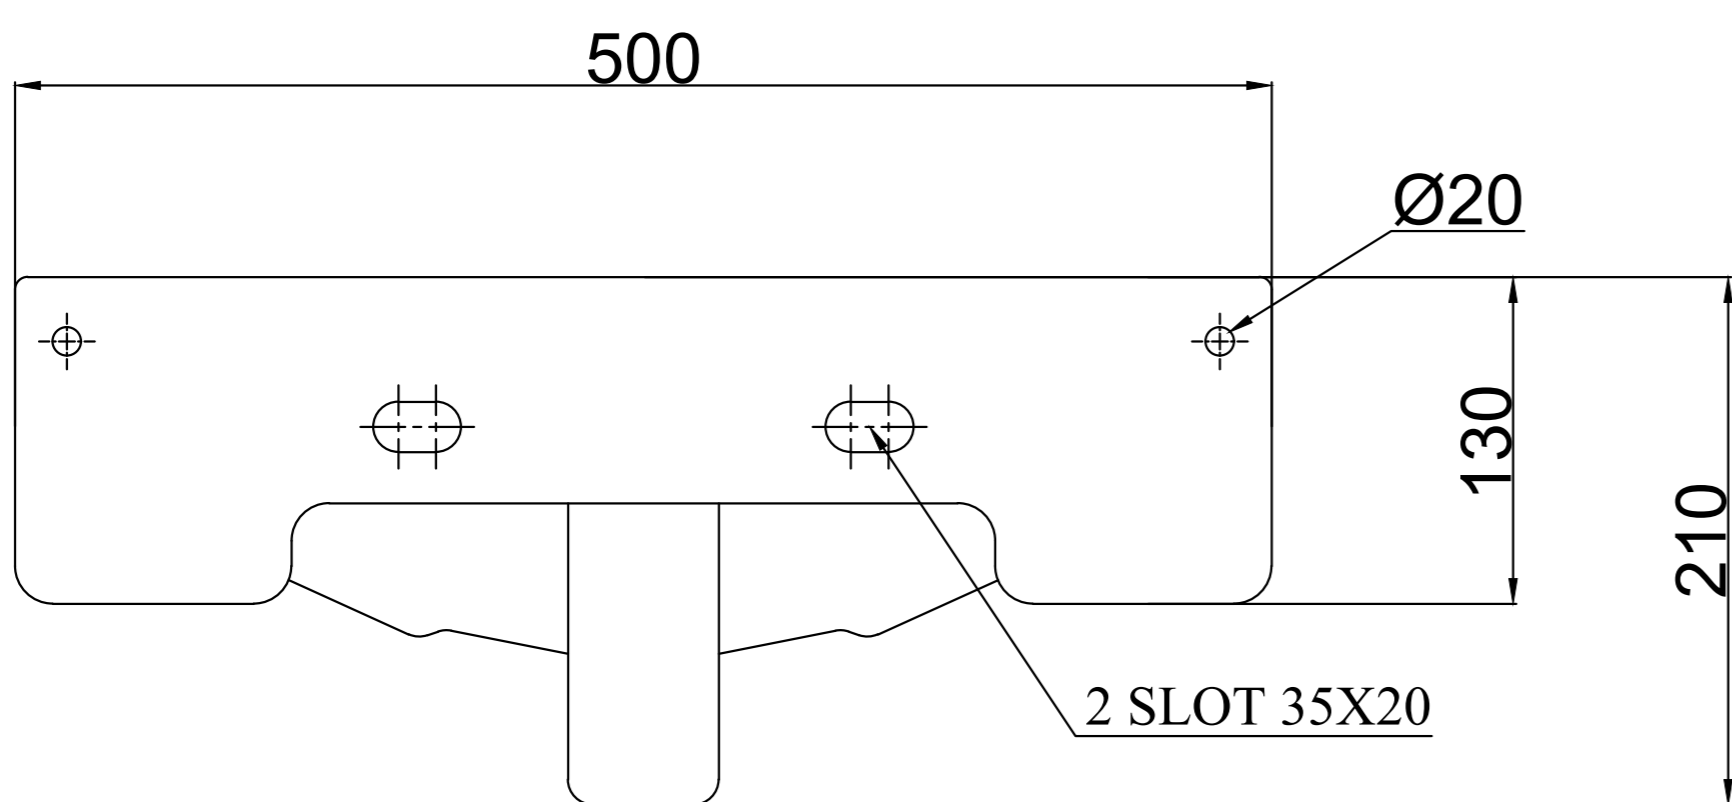

TOP VIEW

BACK VIEW

WASH BASIN & HALF PEDASTAL

BACK VIEW

ALL DIMENSIONS ARE IN MM

PATTERN NAME : LYME WITH HALF PEDASTAL

DRAWN

ARV

PATTERN NO : WB 985 / WB HP 1115

CHECKED

AN.KN

PATTERN SIZE : 575 X 460 X 210 / HP 220 X 340

APPROVED

AN.KN

**NEYCER INDIA LIMITED**

VADALUR

CUDDALORE DIST. 607303 , TAMILNADU

DATE

16.03.2021

SCALE

N T S

DWG. NO :

**WB : 022**

REV :