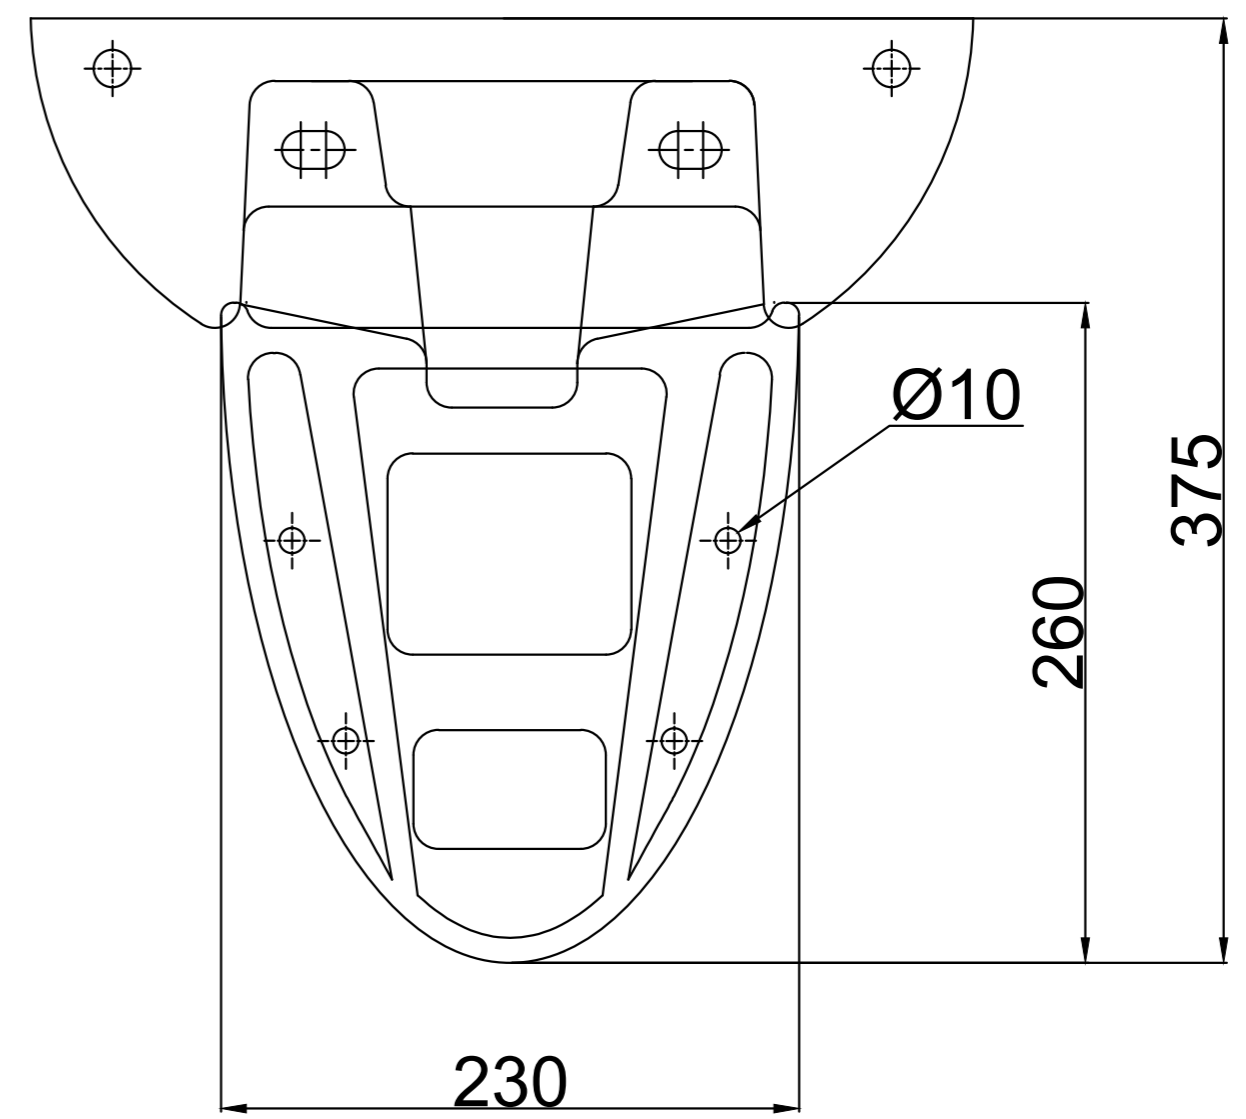

TOP VIEW

BACK VIEW

WASH BASIN & HALF PEDASTAL

BACK VIEW

ALL DIMENSIONS ARE IN MM

PATTERN NAME : MILTON WITH HALF PEDASTAL

DRAWN

ARV

PATTERN NO : WB 987 / WB HP 1118

CHECKED

AN.KN

PATTERN SIZE : 375 X 370 X 155 / HP 230 X 260

APPROVED

AN.KN

Neycer

NEYCER INDIA LIMITED

VADALUR

CUDDALORE DIST. 607303 , TAMILNADU

DATE

16.03.2021

SCALE

N T S

DWG. NO :

WB : 024