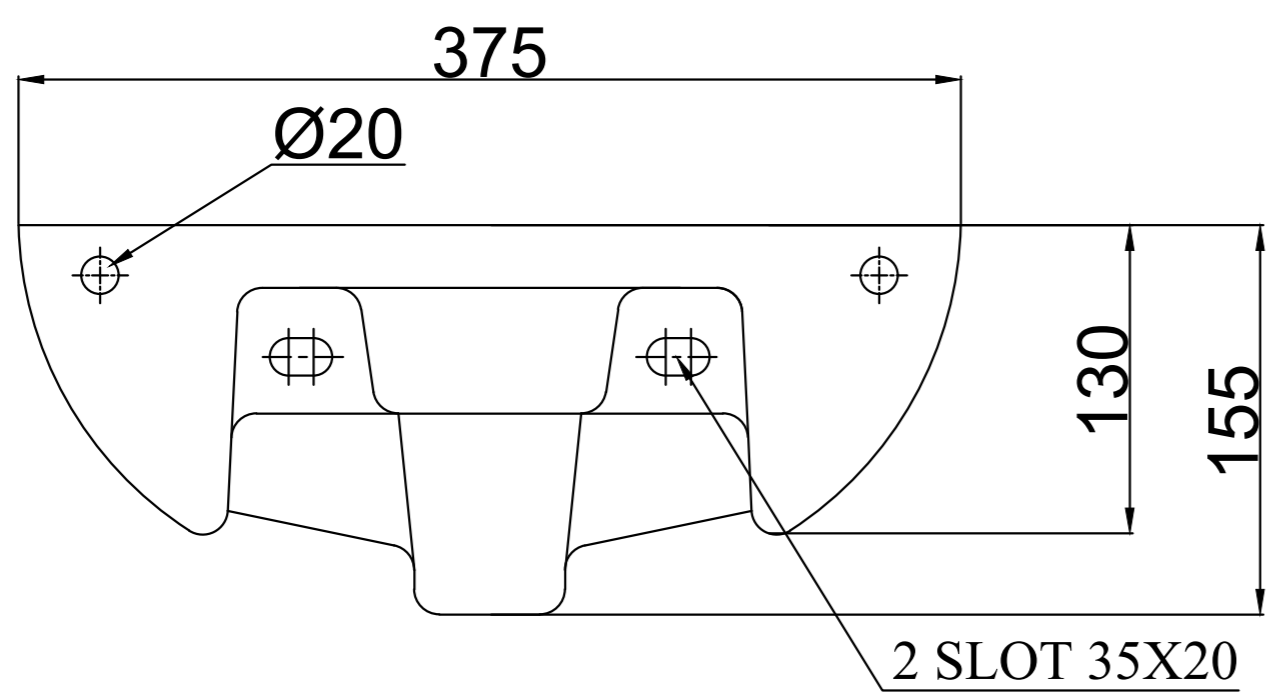

TOP VIEW

BACK VIEW

WASH BASIN & HALF PEDASTAL

BACK VIEW

ALL DIMENSIONS ARE IN MM

PATTERN NAME : MILTON WITH HALF PEDASTAL

DRAWN

ARV

PATTERN NO : WB 987 / WB HP 1118

CHECKED

AN.KN

PATTERN SIZE : 375 X 370 X 155 / HP 230 X 260

APPROVED

AN.KN

Neycer

NEYCER INDIA LIMITED

VADALUR

CUDDALORE DIST. 607303 , TAMILNADU

DATE

16.03.2021

SCALE

N T S

DWG. NO :

WB : 024