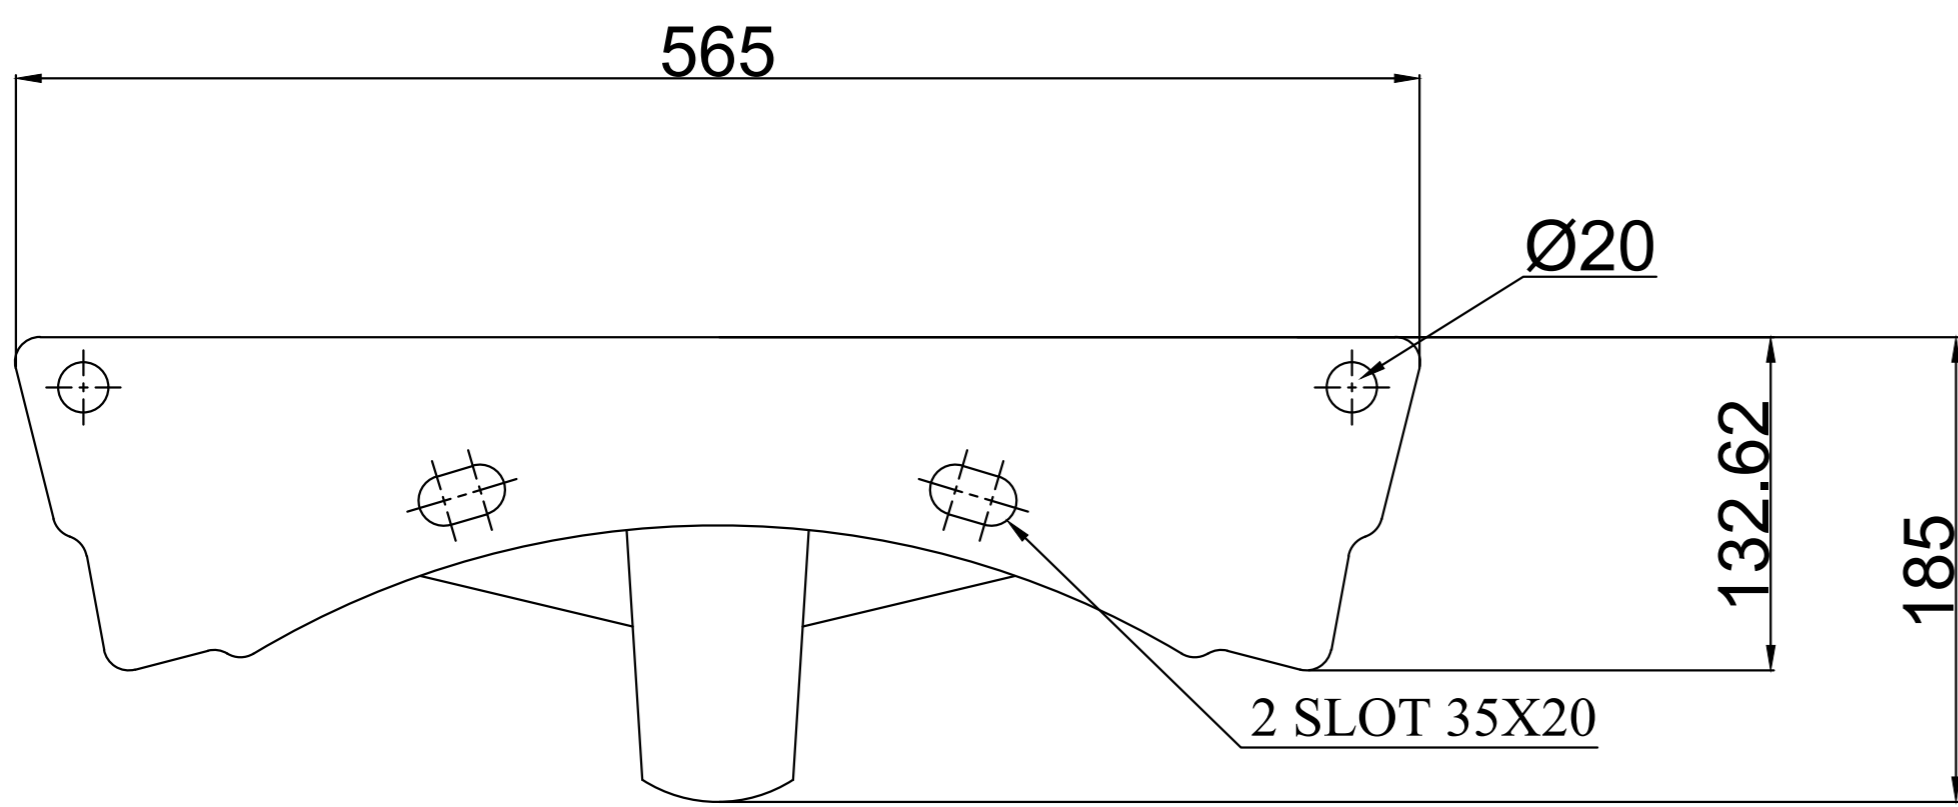

TOP VIEW

BACK VIEW

BACK VIEW

WASH BASIN & HALF PEDASTAL

ALL DIMENSIONS ARE IN MM

PATTERN NAME : RIGA WITH HALF PEDASTAL

DRAWN

ARV

PATTERN NO : WB 1010 / WB HP 1119

CHECKED

AN.KN

PATTERN SIZE : 565 X 450 X 185 / HP 195 X 335

APPROVED

AN.KN

Neycer

NEYCER INDIA LIMITED

VADALUR

CUDDALORE DIST. 607303 , TAMILNADU

DATE

16.03.2021

SCALE

N T S

DWG. NO :

WB : 018