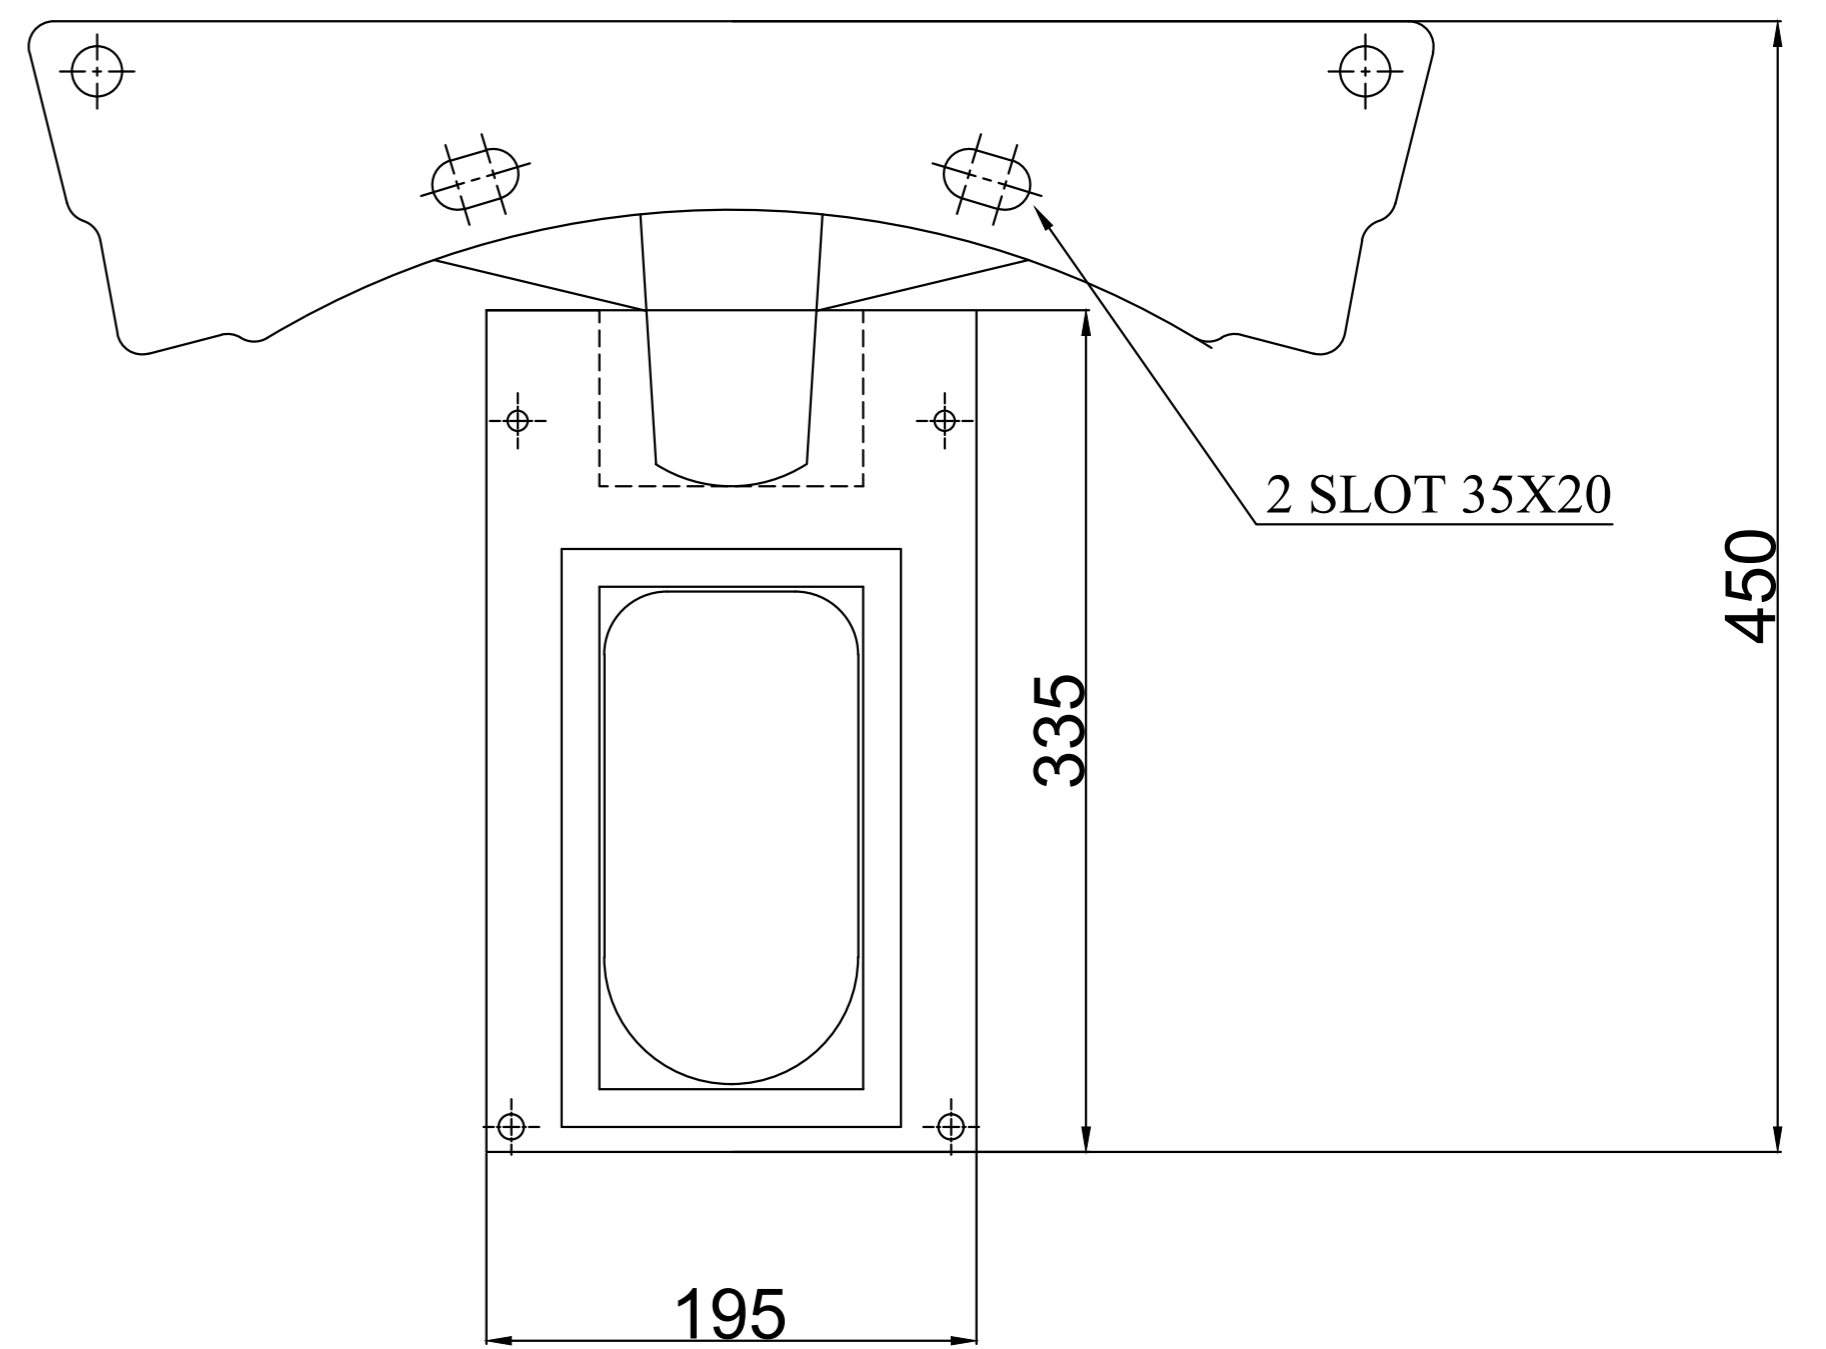

TOP VIEW

BACK VIEW

BACK VIEW

WASH BASIN & HALF PEDASTAL

ALL DIMENSIONS ARE IN MM

PATTERN NAME : RIGA WITH HALF PEDASTAL

DRAWN

ARV

PATTERN NO : WB 1010 / WB HP 1119

CHECKED

AN.KN

PATTERN SIZE : 565 X 450 X 185 / HP 195 X 335

APPROVED

AN.KN

Neycer

NEYCER INDIA LIMITED

VADALUR

CUDDALORE DIST. 607303 , TAMILNADU

DATE

16.03.2021

SCALE

N T S

DWG. NO :

WB : 018