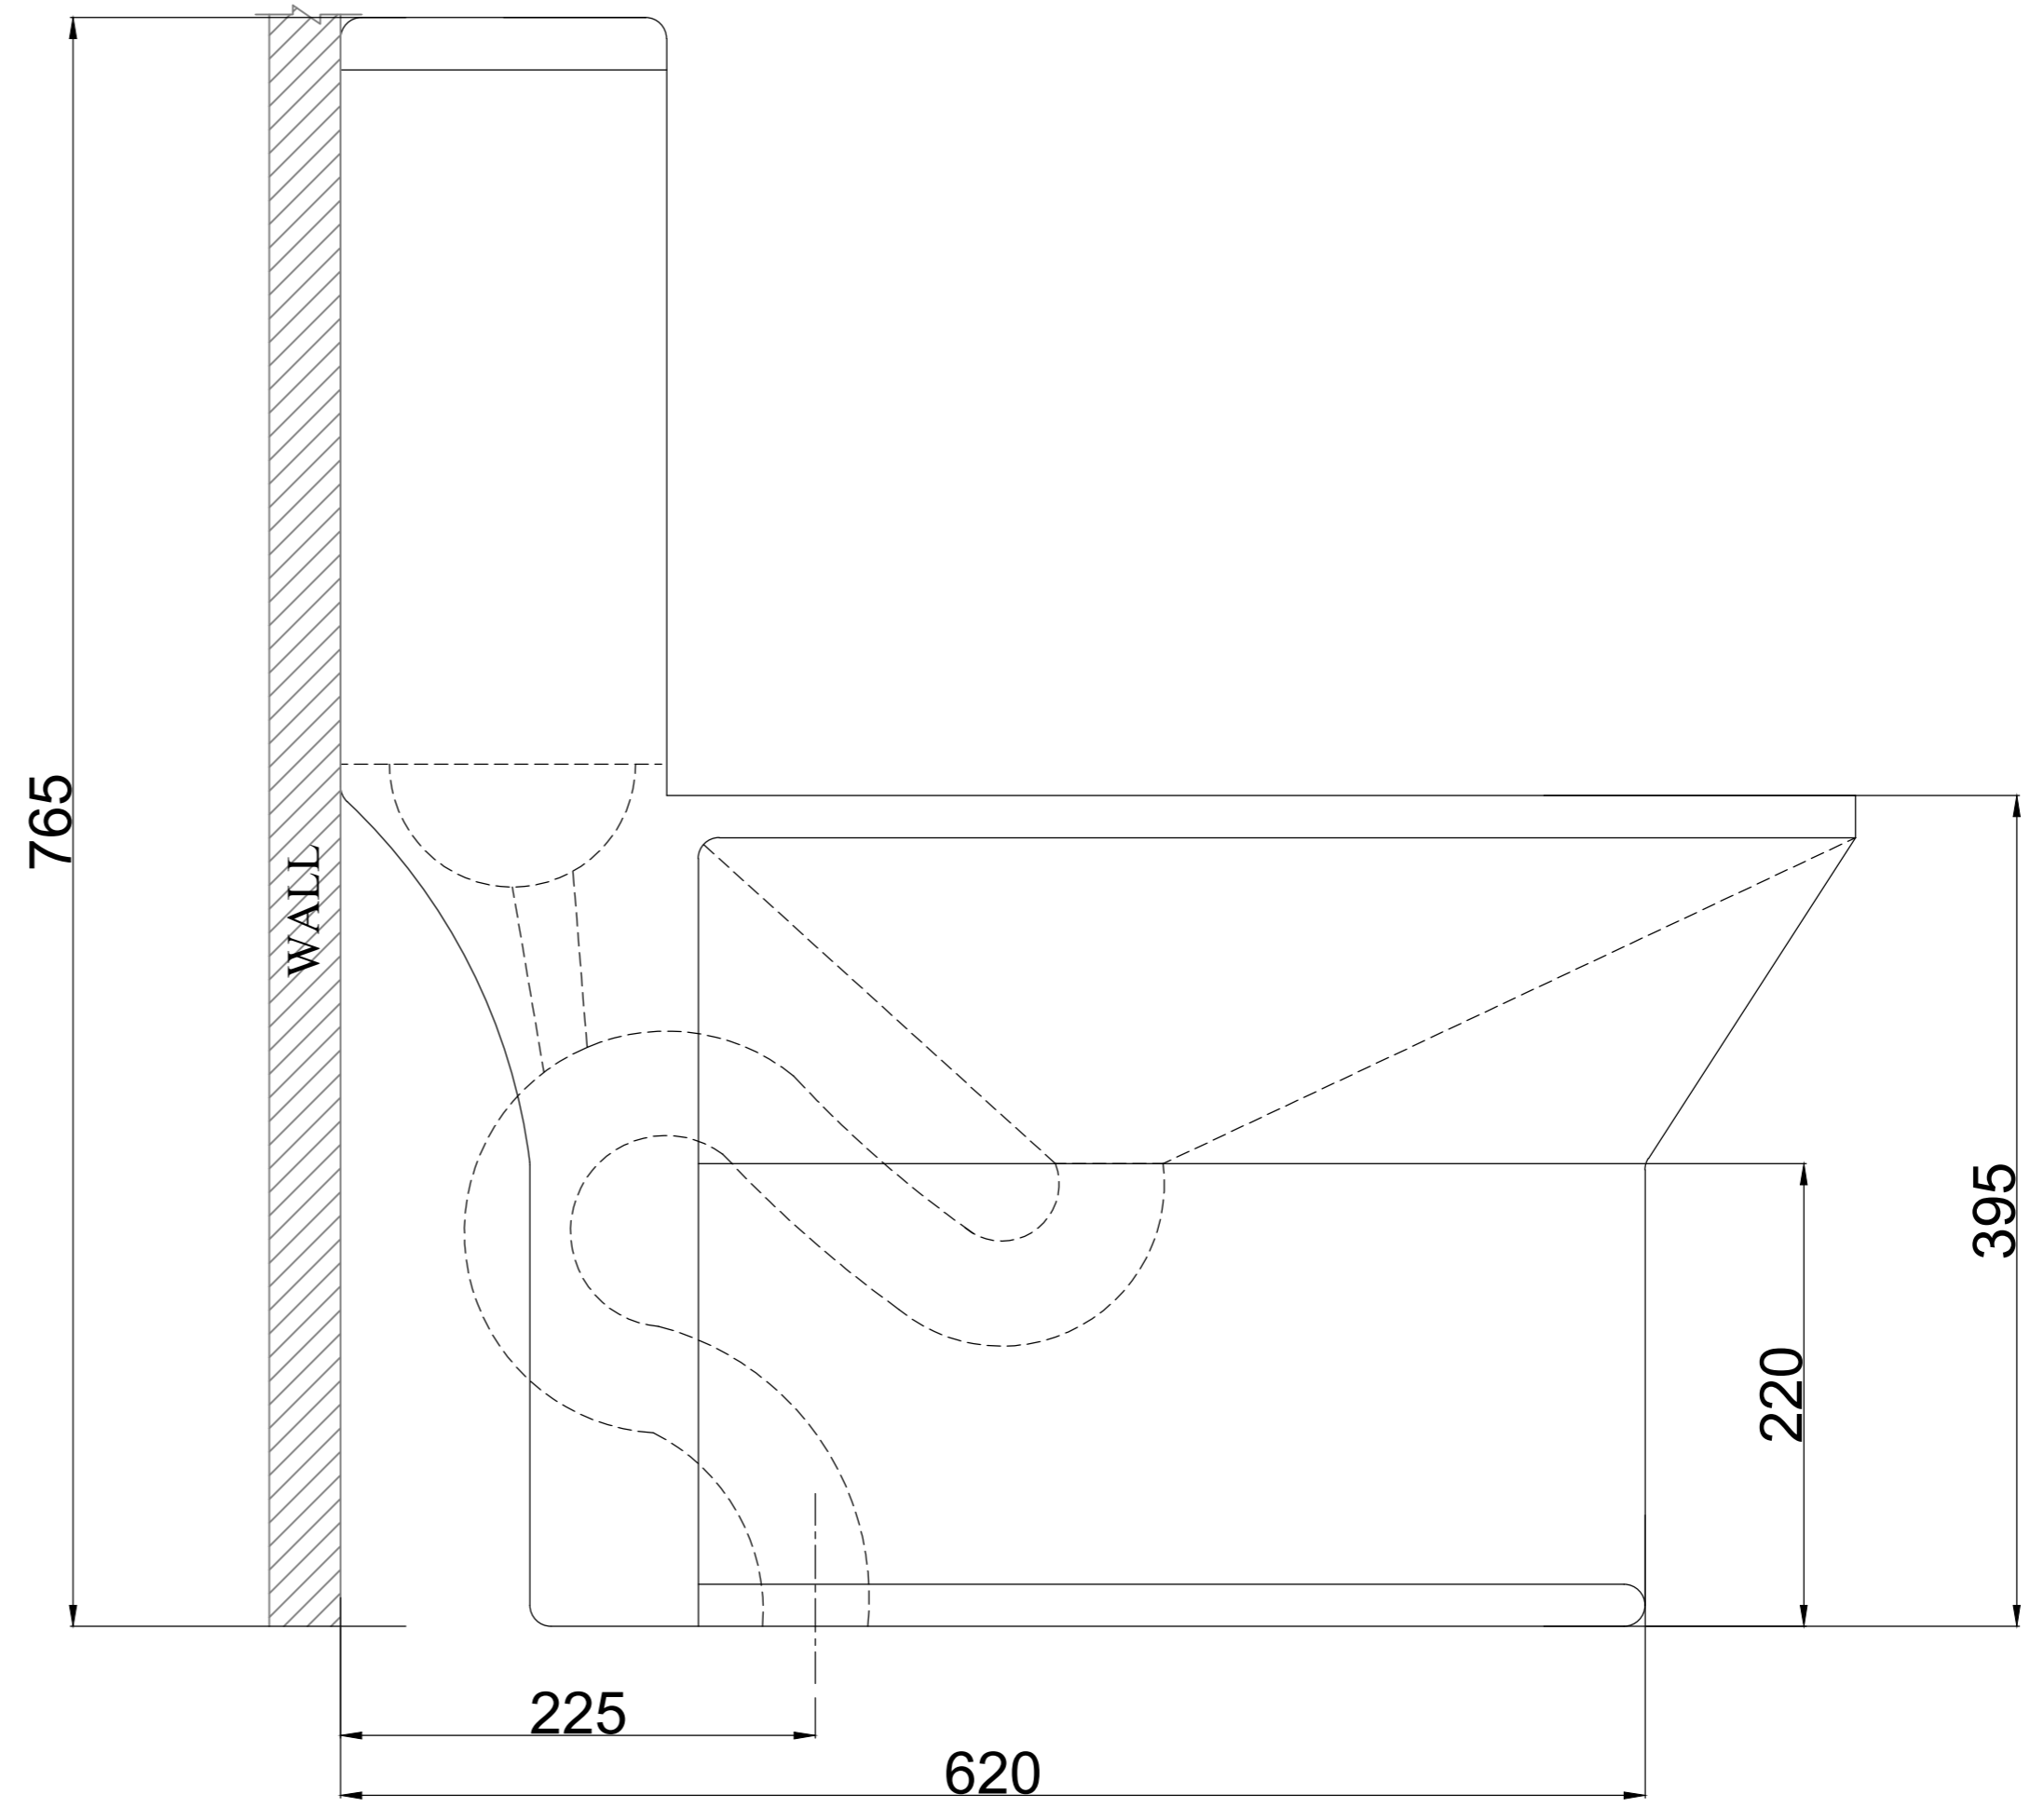

TOP VIEW

BACK VIEW

SIDE VIEW

ALL DIMENSIONS ARE IN MM

PATTERN NAME : CHELSEA

PATTERN NO : SINGLE PIECE 933

PATTERN SIZE : 720 X 360 X 765

DRAWN