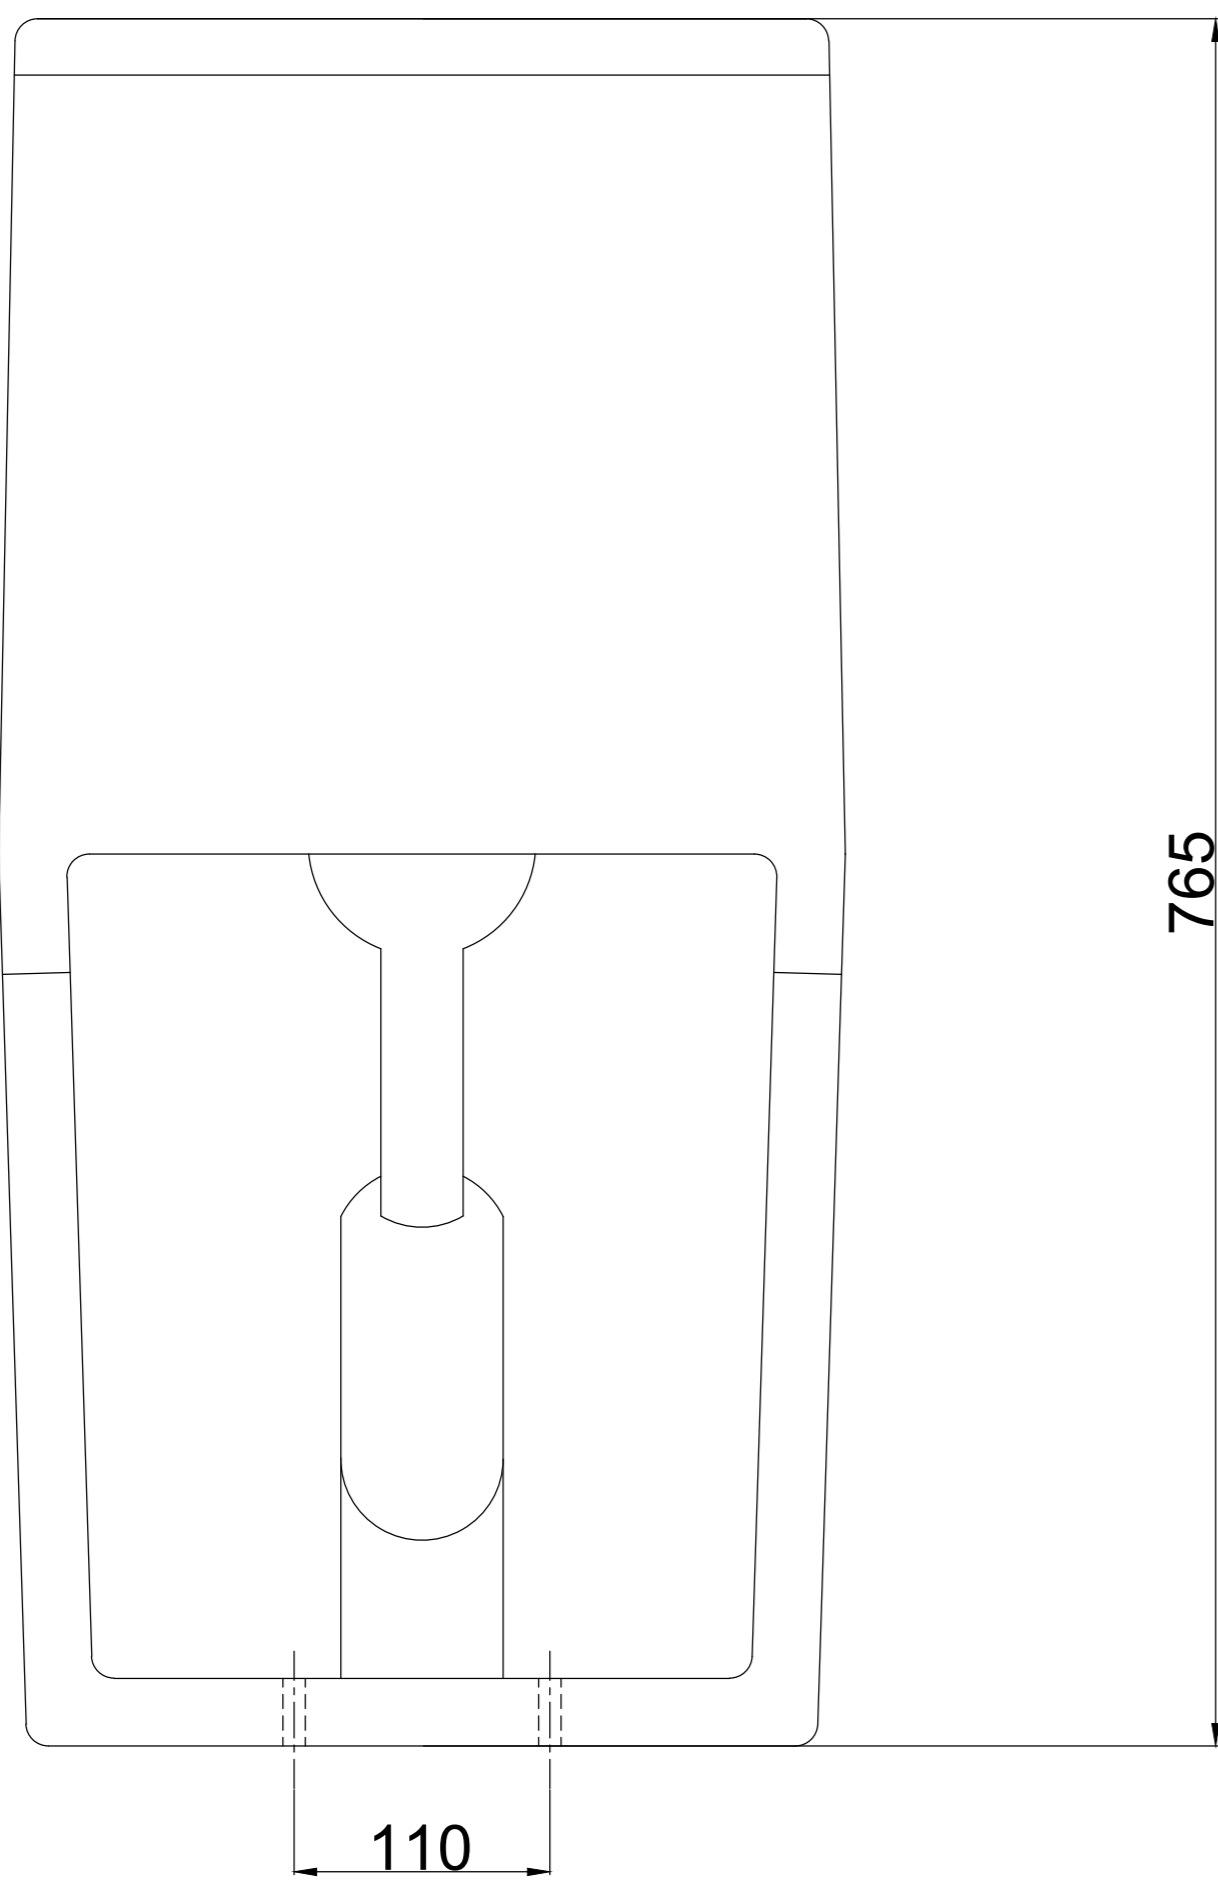

TOP VIEW

BACK VIEW

SIDE VIEW

ALL DIMENSIONS ARE IN MM

PATTERN NAME : CHELSEA

PATTERN NO : SINGLE PIECE 933

PATTERN SIZE : 720 X 360 X 765

DRAWN