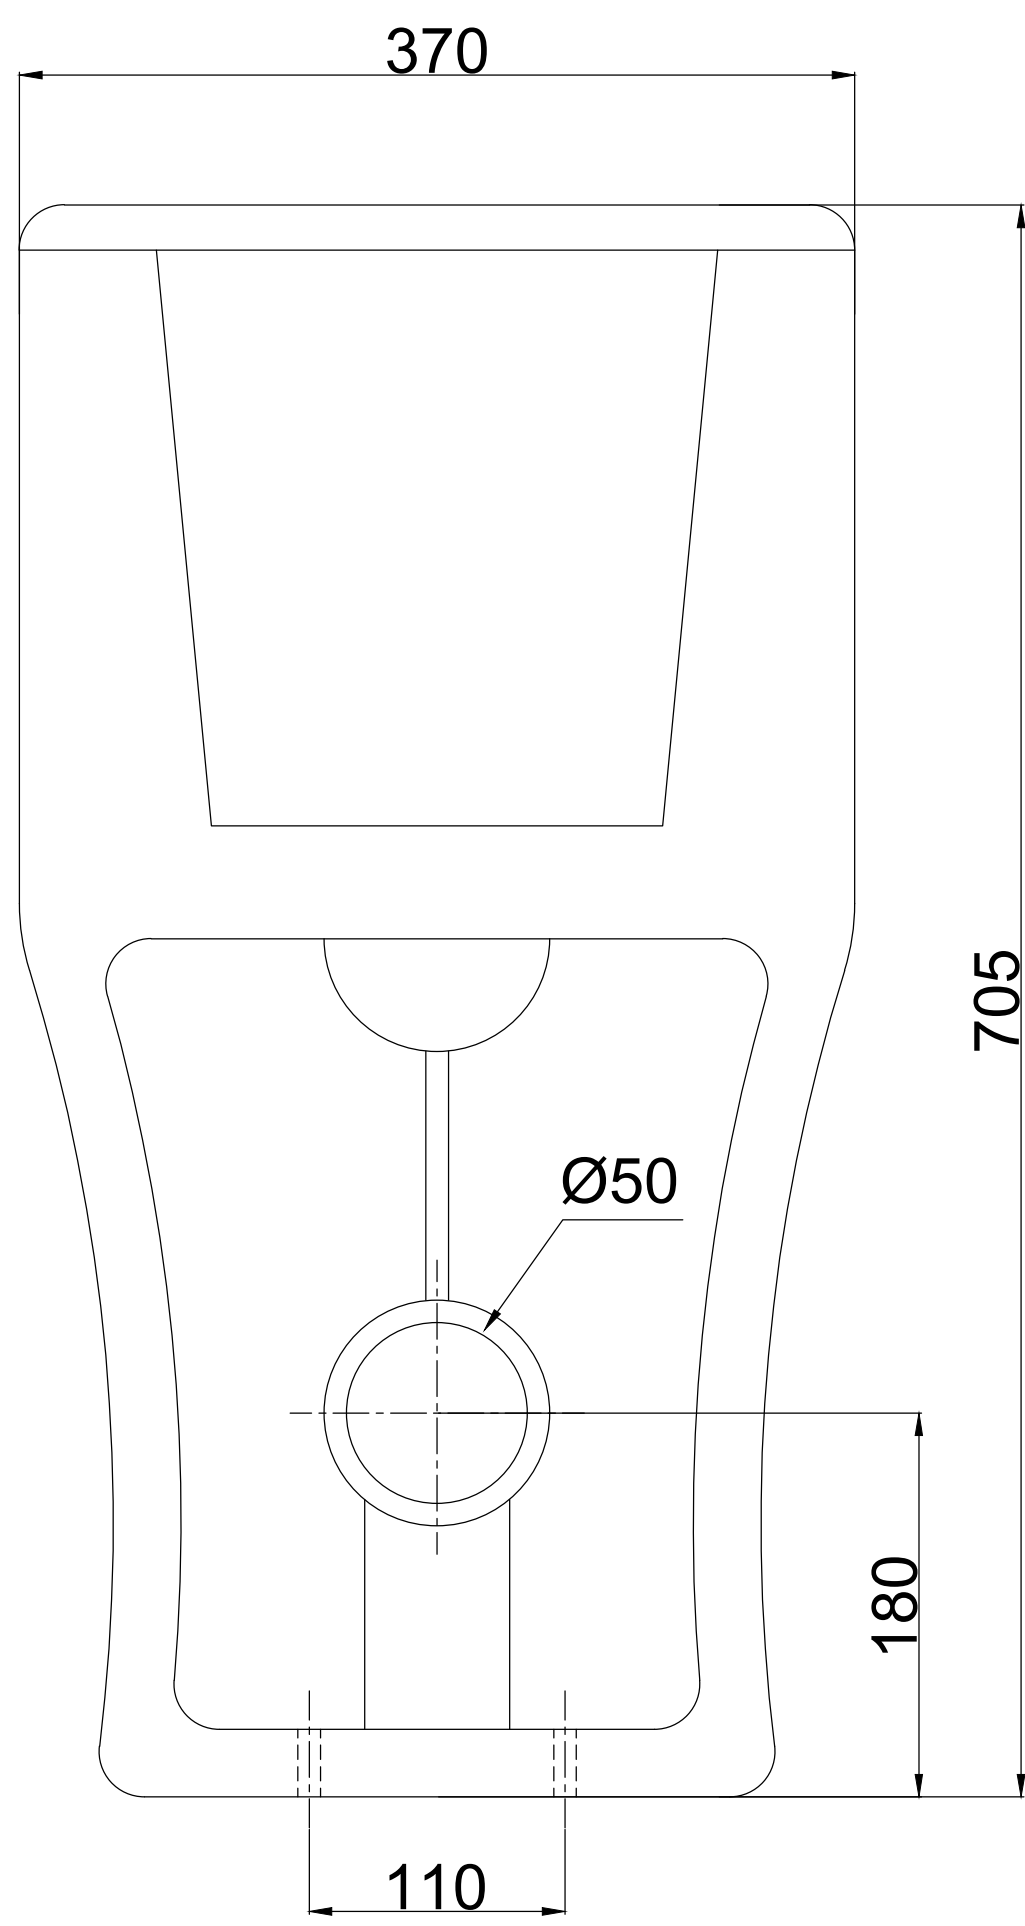

TOP VIEW

BACK VIEW

SIDE VIEW

ALL DIMENSIONS ARE IN MM

PATTERN NAME : CLIFF		DRAWN	ARV
PATTERN NO : SINGLE PIECE 1012/1123		CHECKED	AN.KN
PATTERN SIZE : 635 X 370 X 705		APPROVED	AN.KN
 NEYCER INDIA LIMITED VADALUR CUDDALORE DIST. 607303 , TAMILNADU	DATE	16.03.2021	
	SCALE	N T S	
	DWG. NO :	REV :	
		SP : 03	0