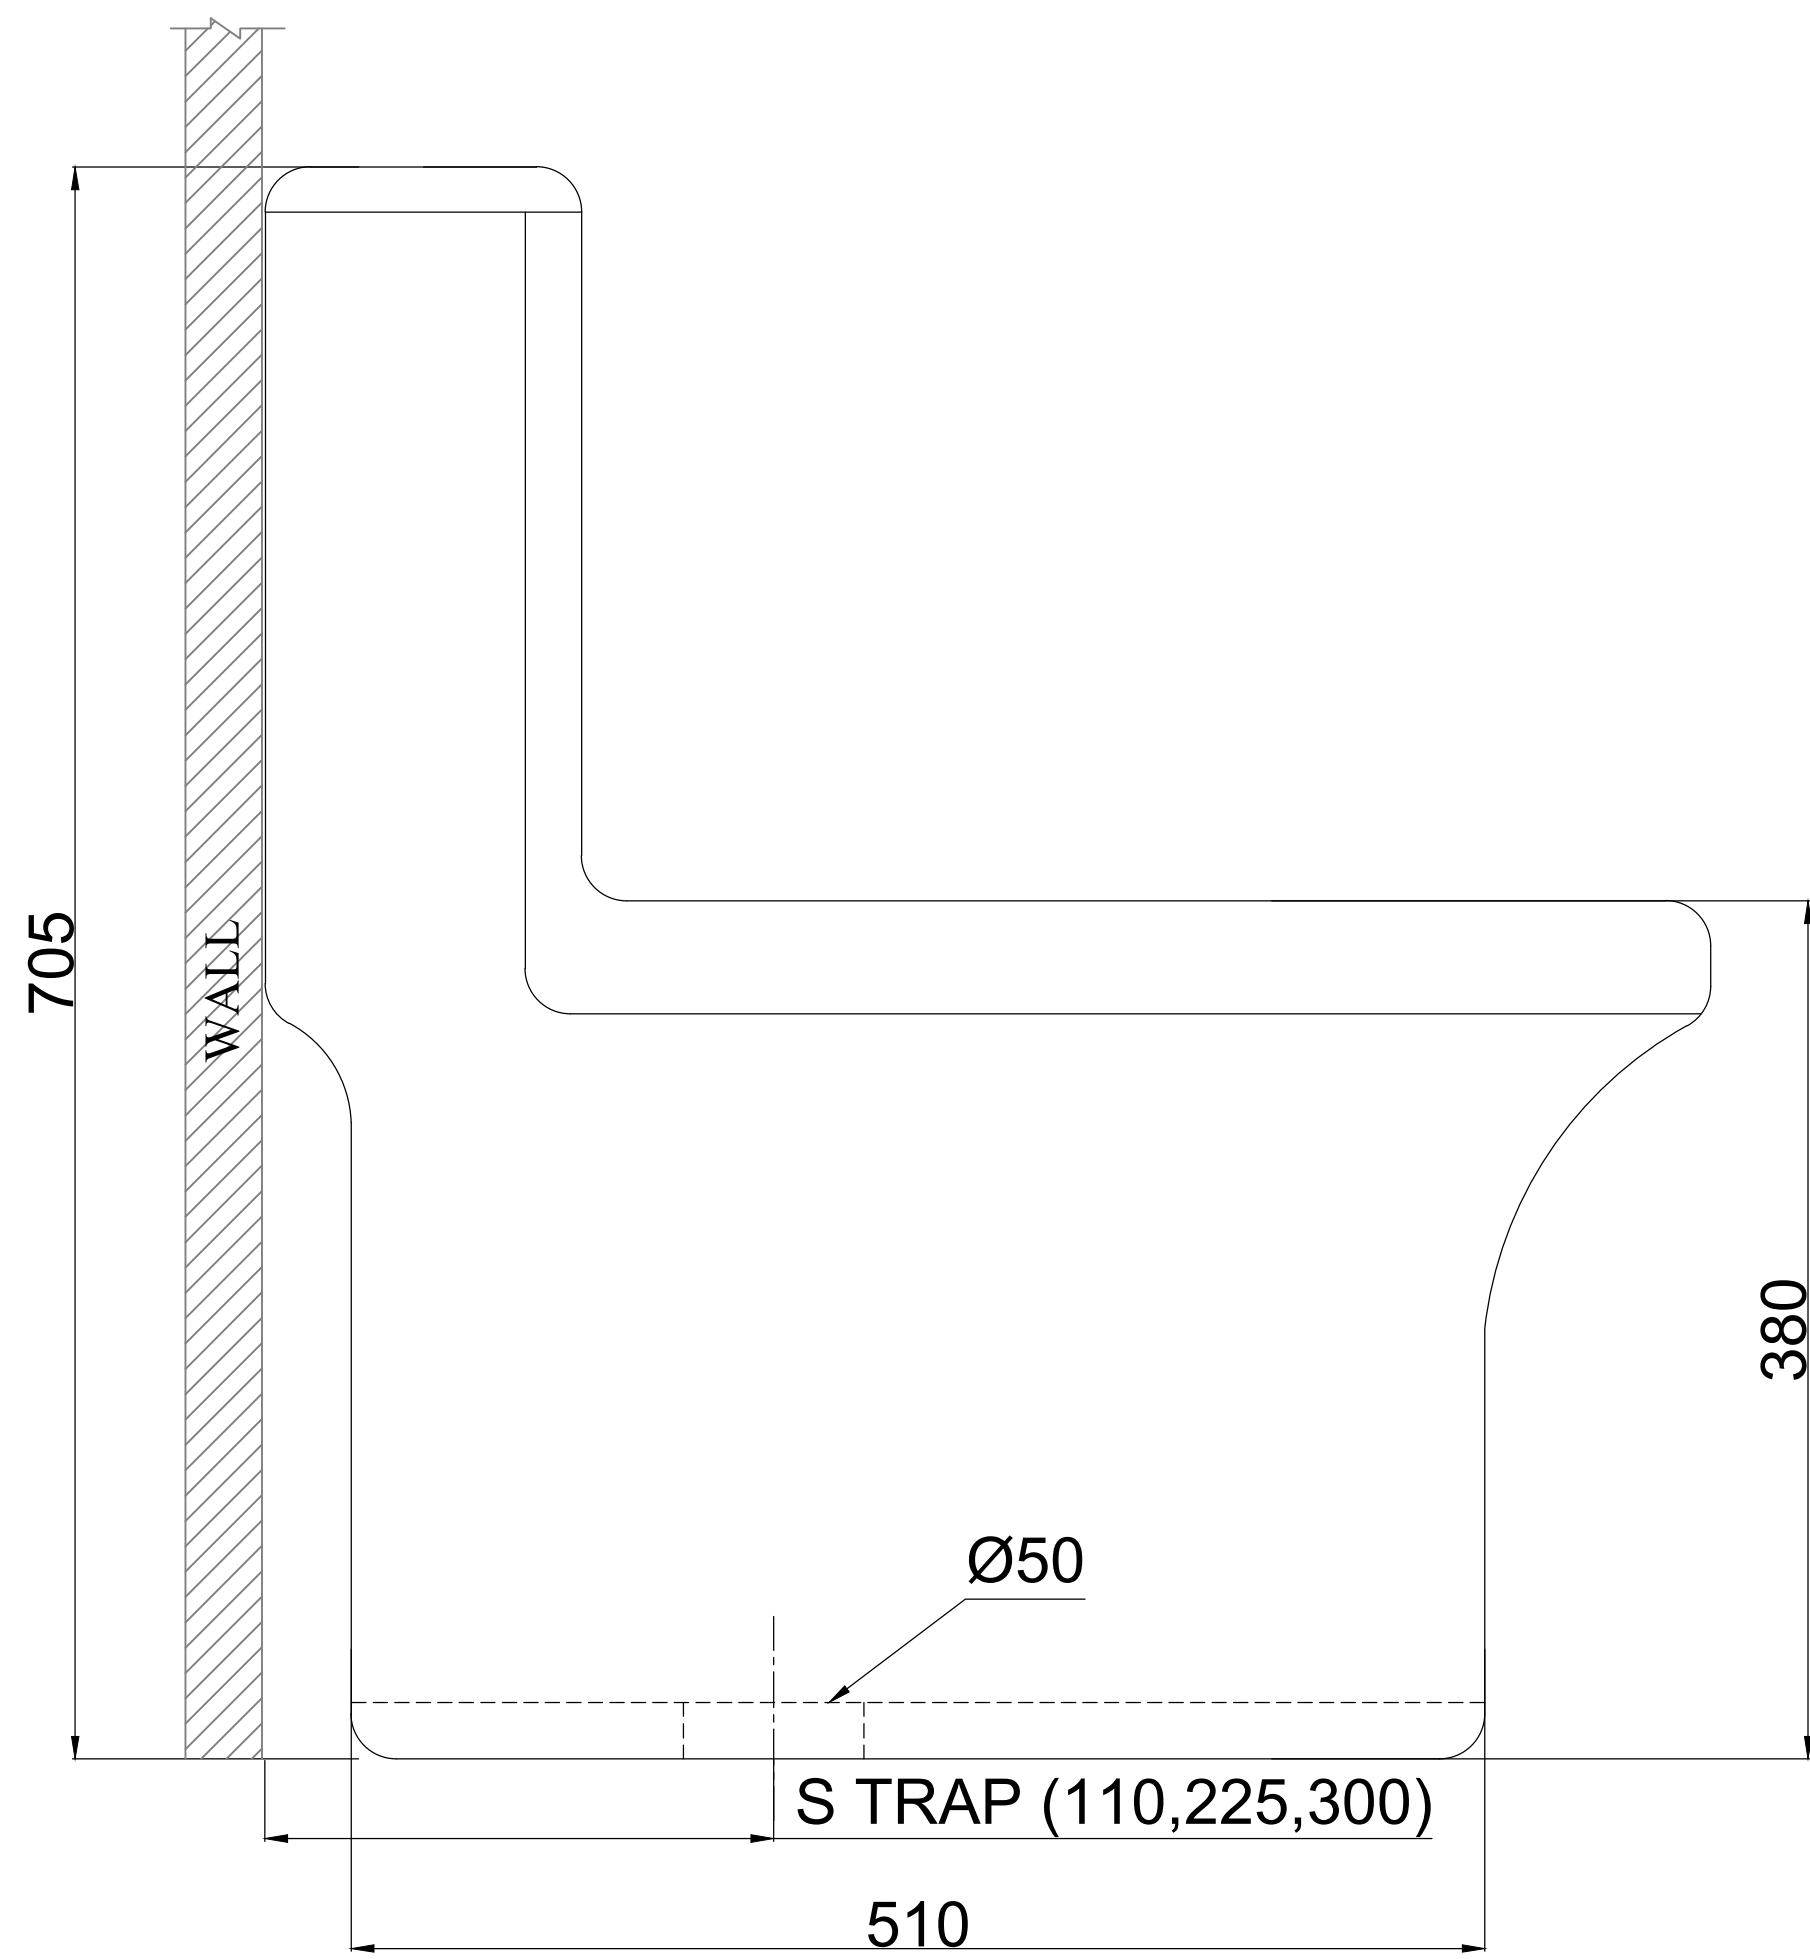

TOP VIEW

BACK VIEW

SIDE VIEW

ALL DIMENSIONS ARE IN MM

PATTERN NAME : CLIFF		DRAWN	ARV
PATTERN NO : SINGLE PIECE 1012/1123		CHECKED	AN.KN
PATTERN SIZE : 635 X 370 X 705		APPROVED	AN.KN
 NEYCER INDIA LIMITED VADALUR CUDDALORE DIST. 607303 , TAMILNADU	DATE	16.03.2021	
	SCALE	N T S	
	DWG. NO :	REV :	
		SP : 03	0