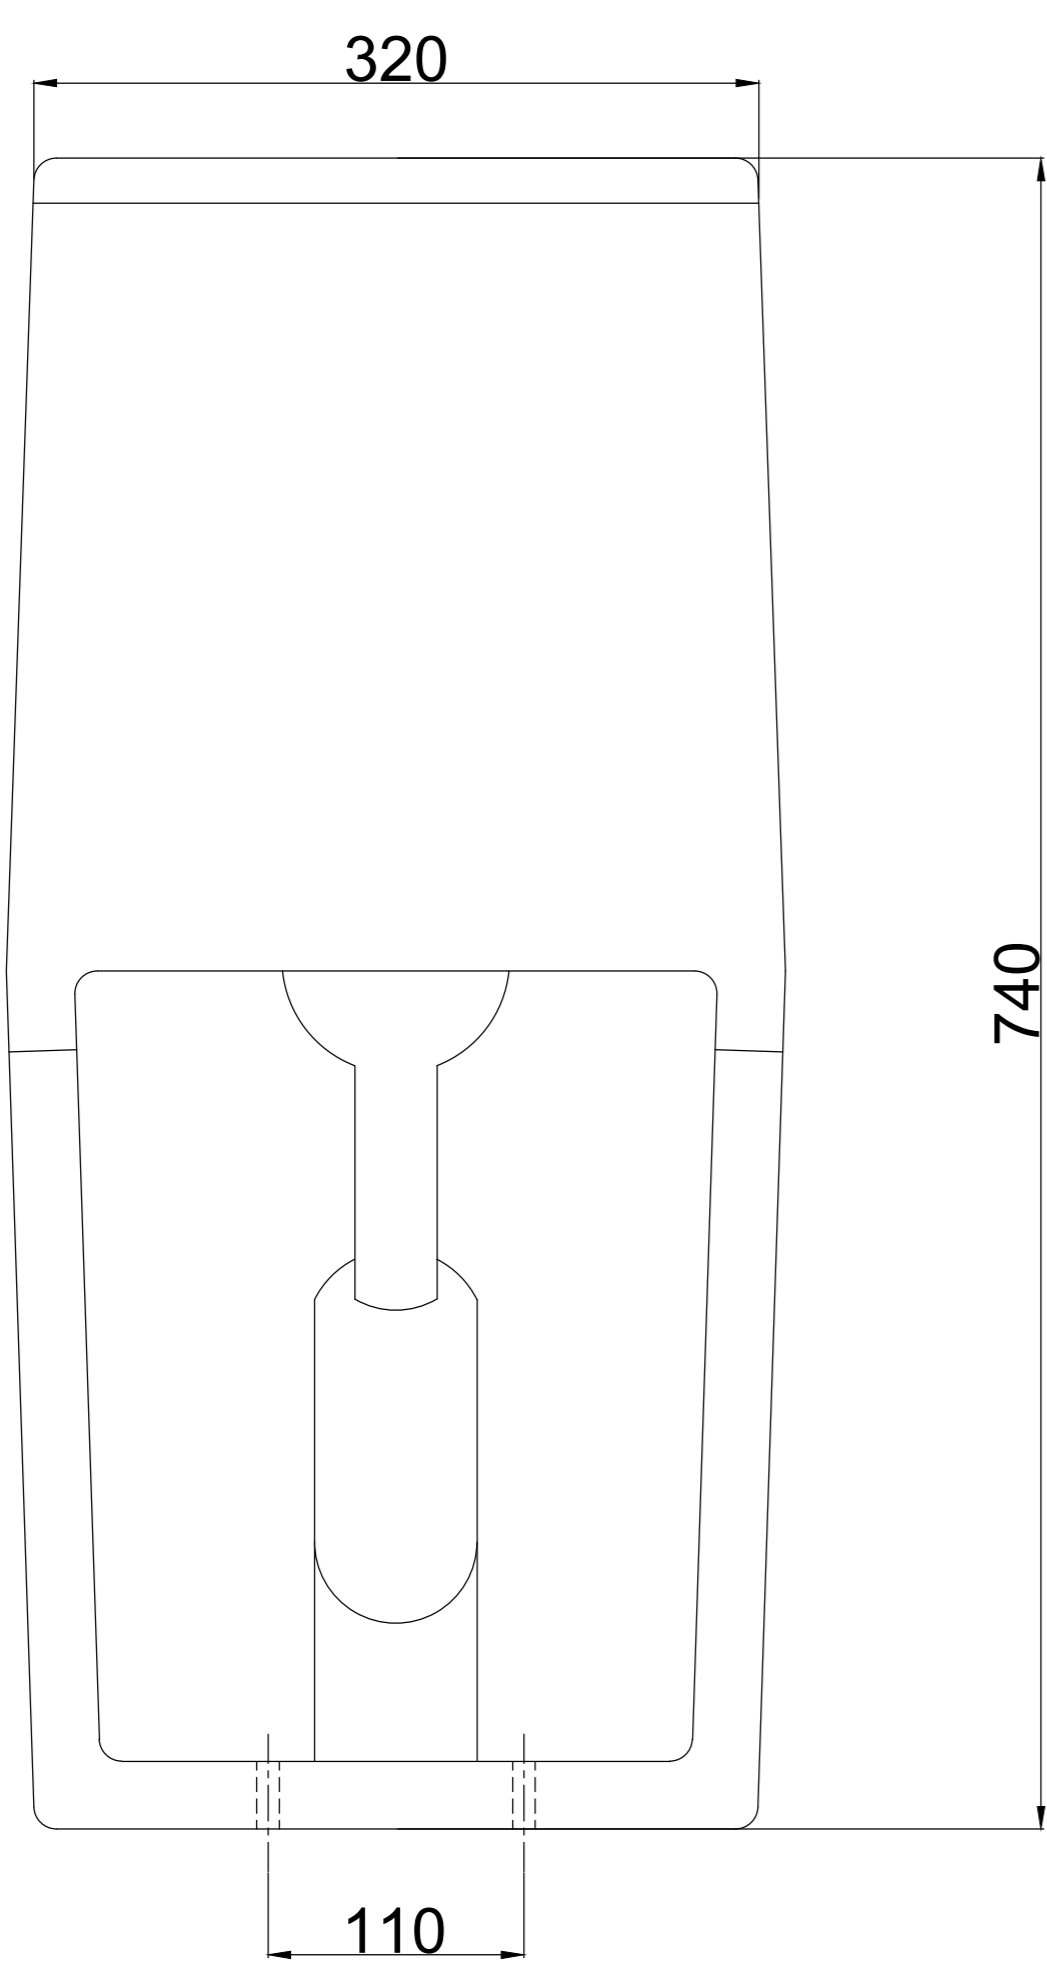

TOP VIEW

BACK VIEW

SIDE VIEW

ALL DIMENSIONS ARE IN MM

PATTERN NAME : ENZO

DRAWN

ARV

PATTERN NO : SINGLE PIECE 200

CHECKED

AN.KN

PATTERN SIZE : 620 X 320 X 740

APPROVED

AN.KN

NEYCER INDIA LIMITED

VADALUR

CUDDALORE DIST. 607303 , TAMILNADU

DATE

16.03.2021

SCALE

N T S

DWG. NO :

SP : 09

REV :

0