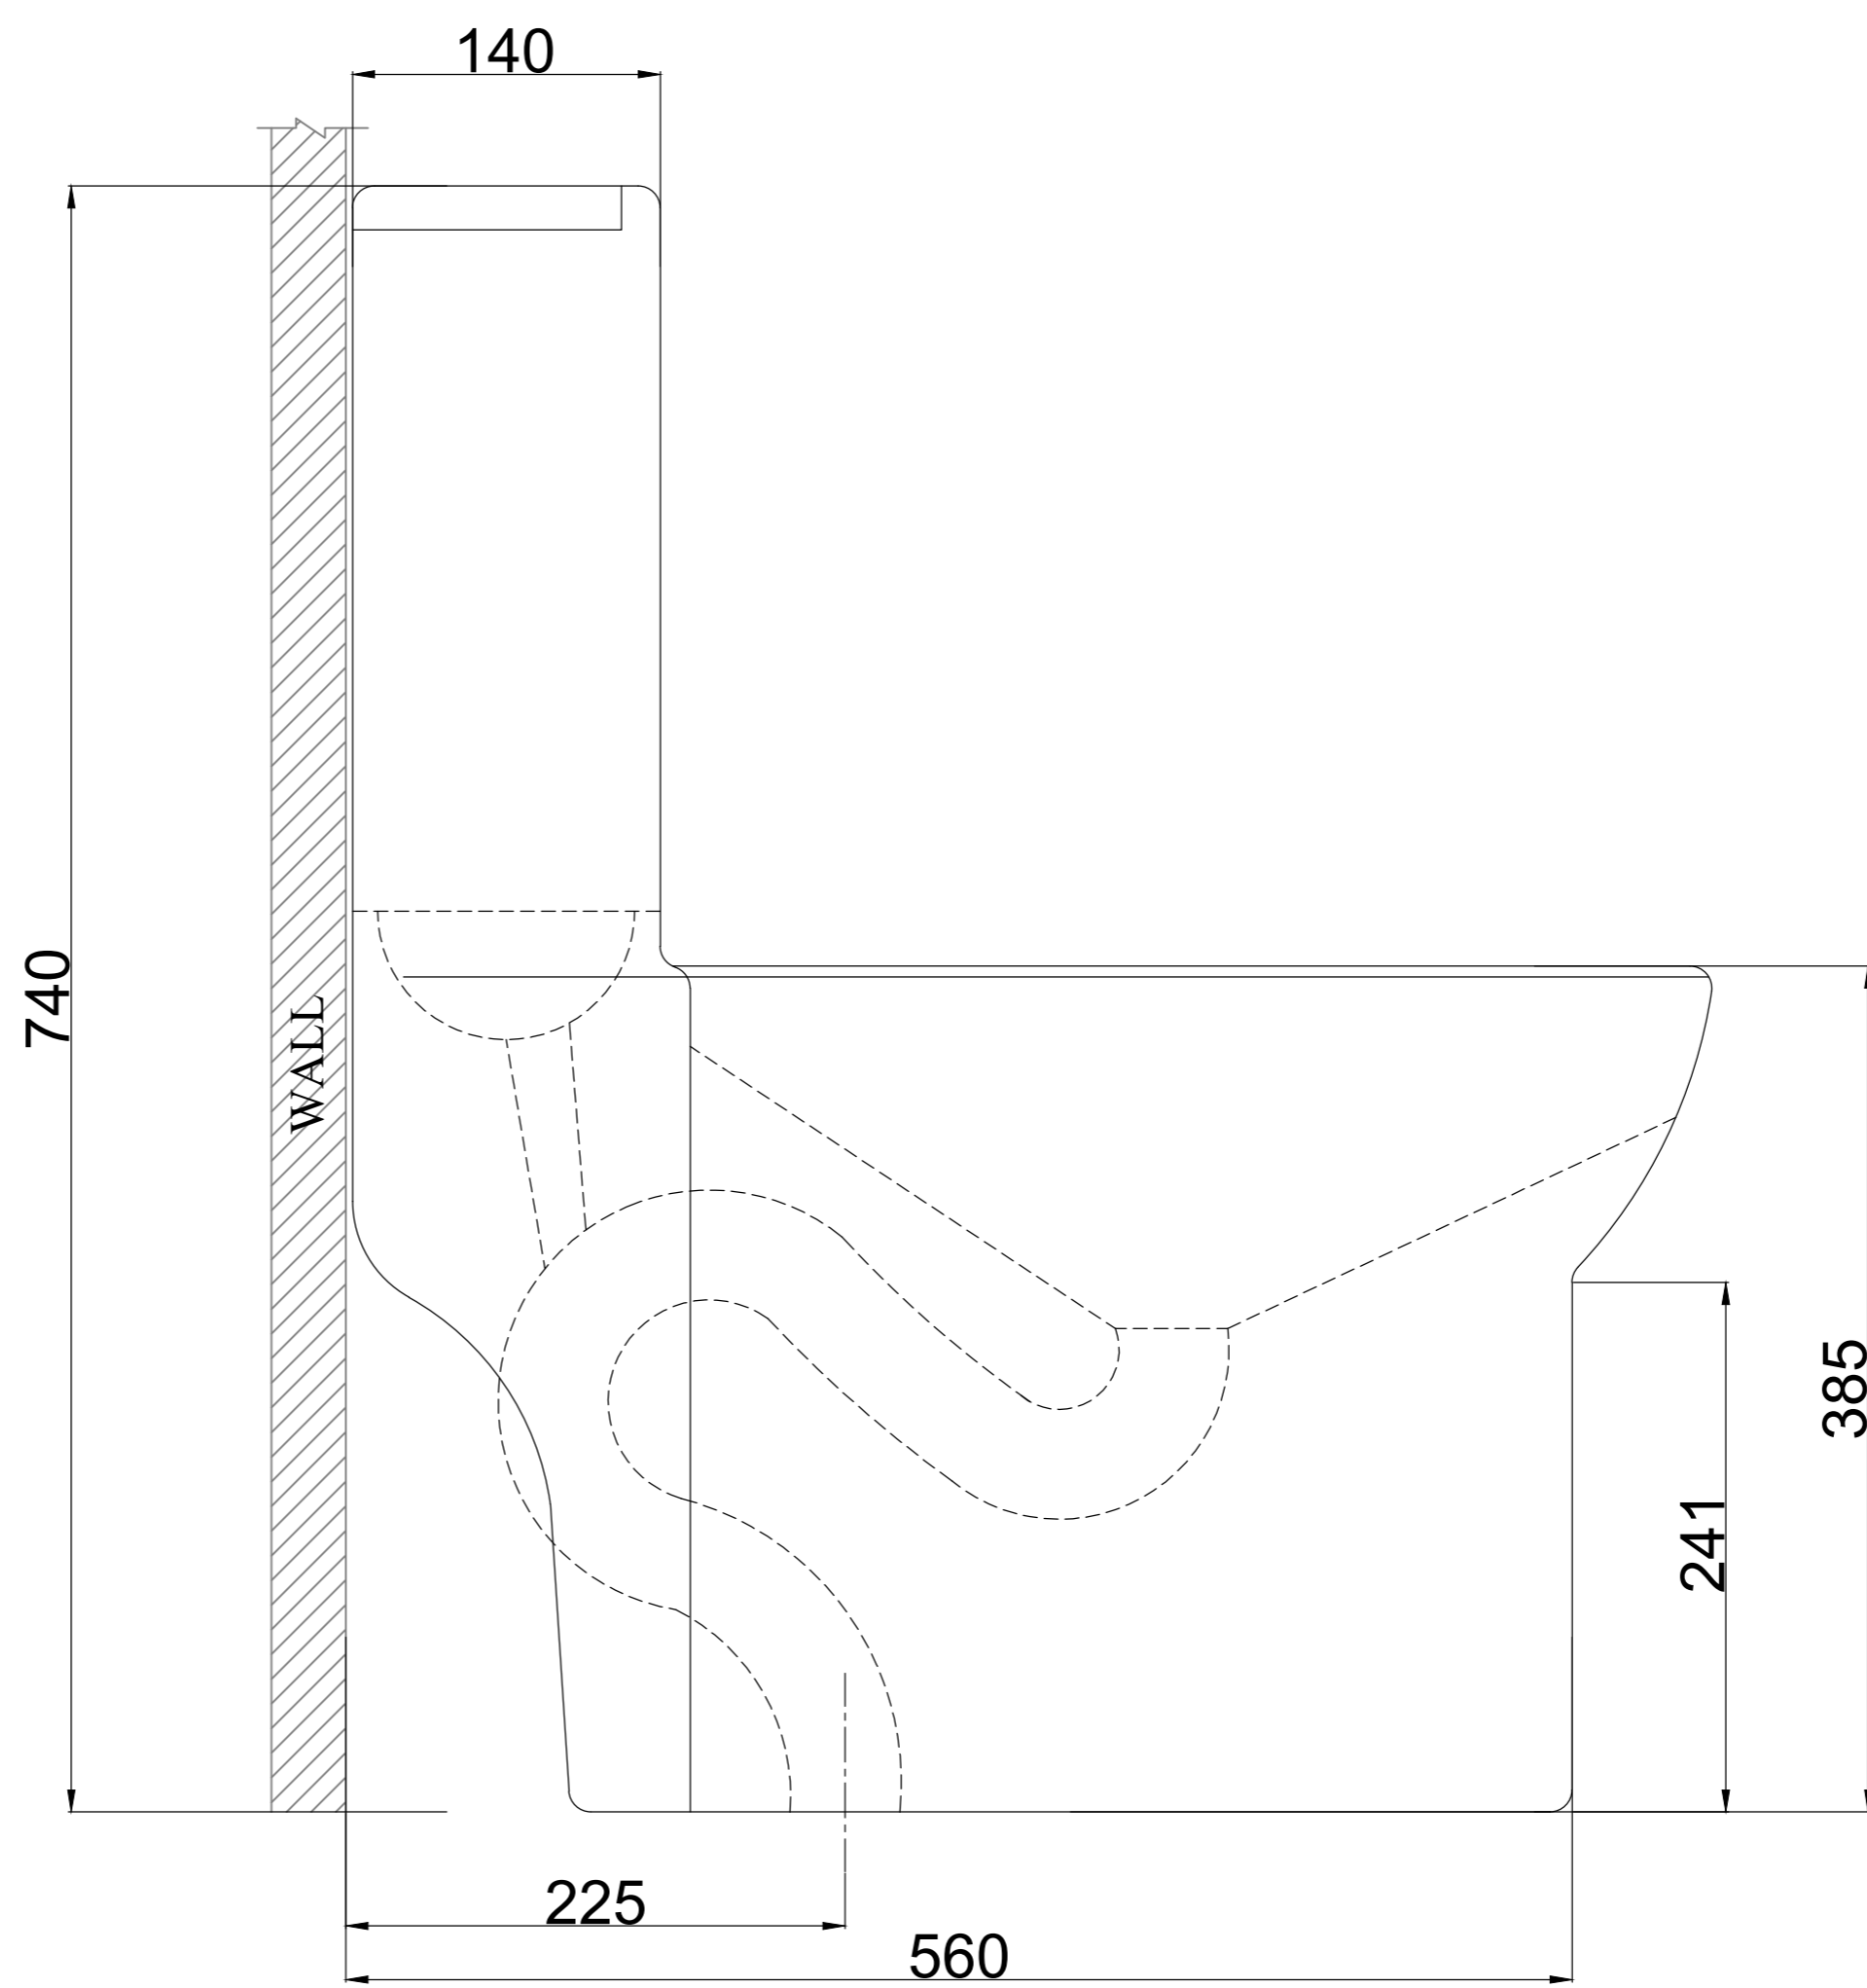

TOP VIEW

BACK VIEW

SIDE VIEW

ALL DIMENSIONS ARE IN MM

PATTERN NAME : ENZO

DRAWN

ARV

PATTERN NO : SINGLE PIECE 200

CHECKED

AN.KN

PATTERN SIZE : 620 X 320 X 740

APPROVED

AN.KN

NEYCER INDIA LIMITED

VADALUR

CUDDALORE DIST. 607303 , TAMILNADU

DATE

16.03.2021

SCALE

N T S

DWG. NO :

SP : 09

REV :

0