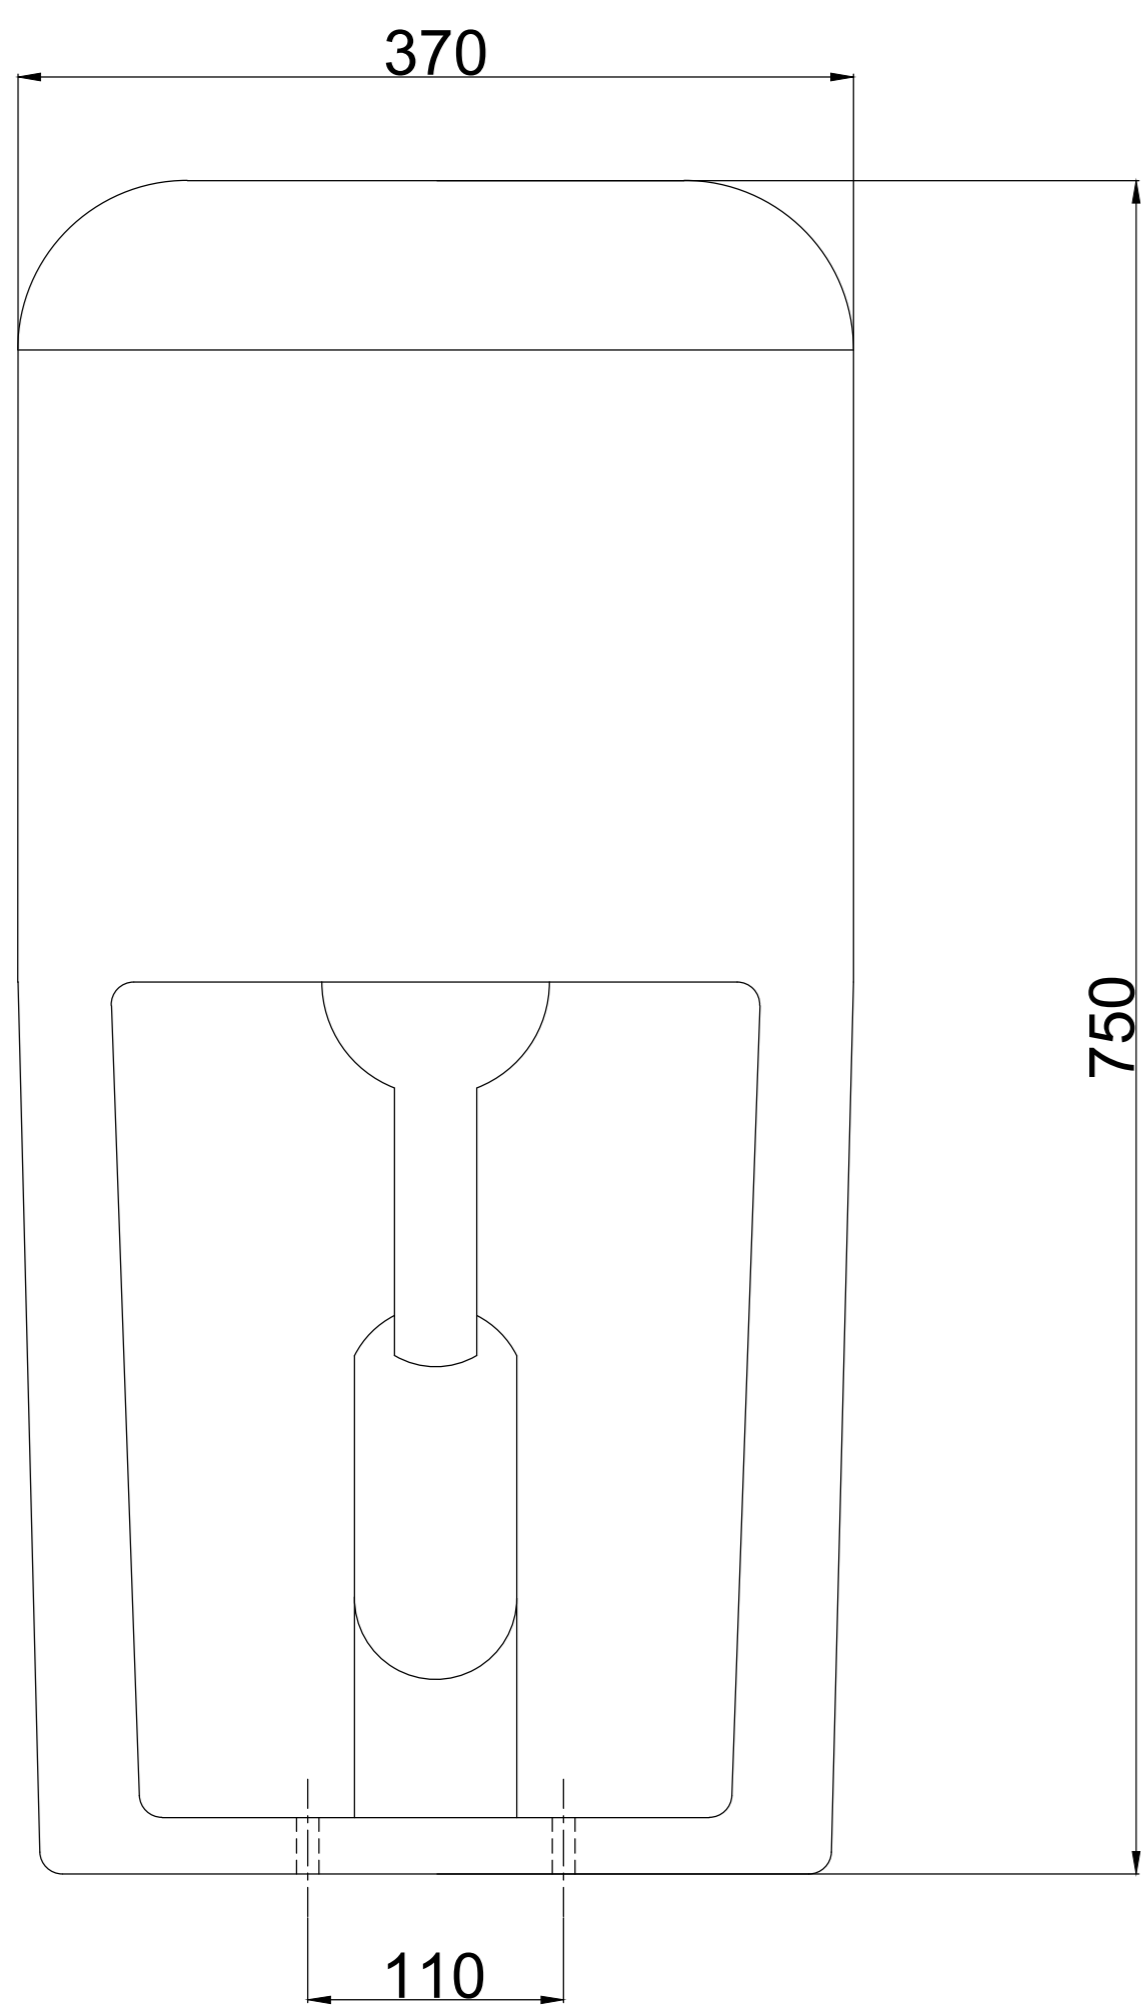

TOP VIEW

BACK VIEW

SIDE VIEW

ALL DIMENSIONS ARE IN MM

PATTERN NAME : VIDA

DRAWN

ARV

PATTERN NO : SINGLE PIECE 1125

CHECKED

AN.KN

PATTERN SIZE : 695 X 370 X 750

APPROVED

AN.KN

NEYCER INDIA LIMITED

VADALUR

CUDDALORE DIST. 607303 , TAMILNADU

DATE

16.03.2021

SCALE

N T S

DWG. NO :

SP : 07

REV :

0