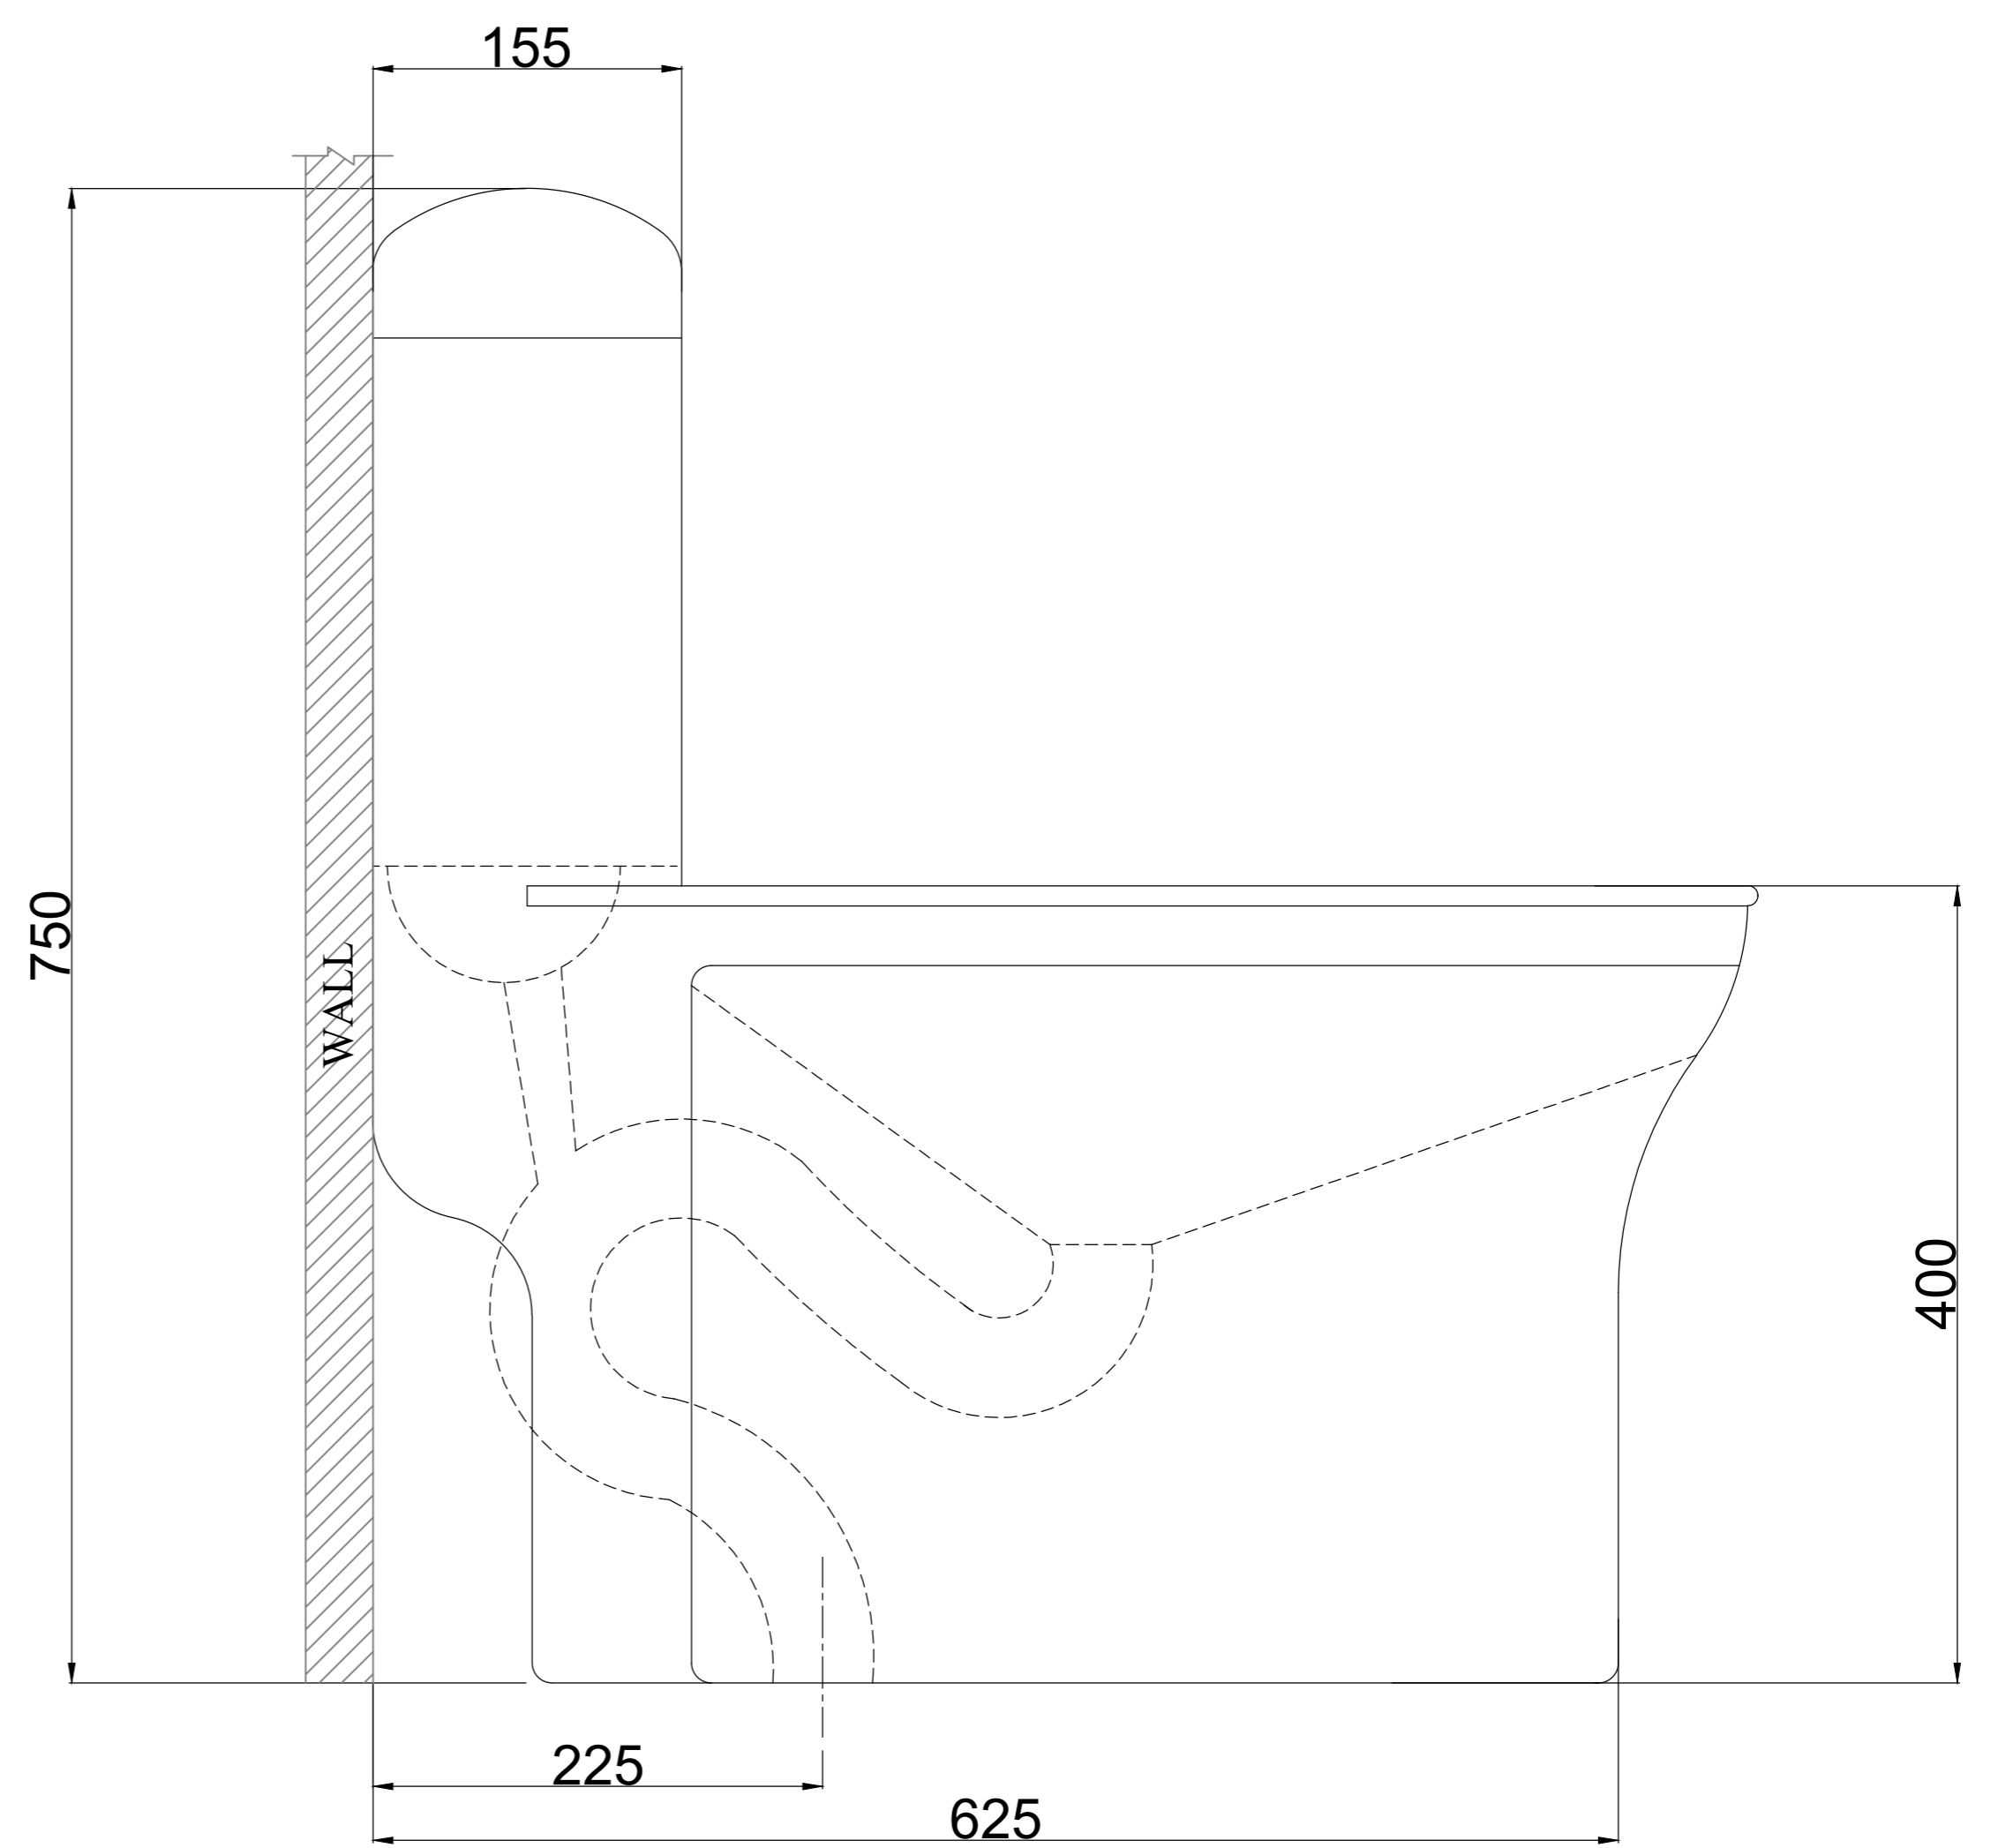

TOP VIEW

BACK VIEW

SIDE VIEW

ALL DIMENSIONS ARE IN MM

PATTERN NAME : VIDA

DRAWN

ARV

PATTERN NO : SINGLE PIECE 1125

CHECKED

AN.KN

PATTERN SIZE : 695 X 370 X 750

APPROVED

AN.KN

NEYCER INDIA LIMITED

VADALUR

CUDDALORE DIST. 607303 , TAMILNADU

DATE

16.03.2021

SCALE

N T S

DWG. NO :

SP : 07

REV :

0