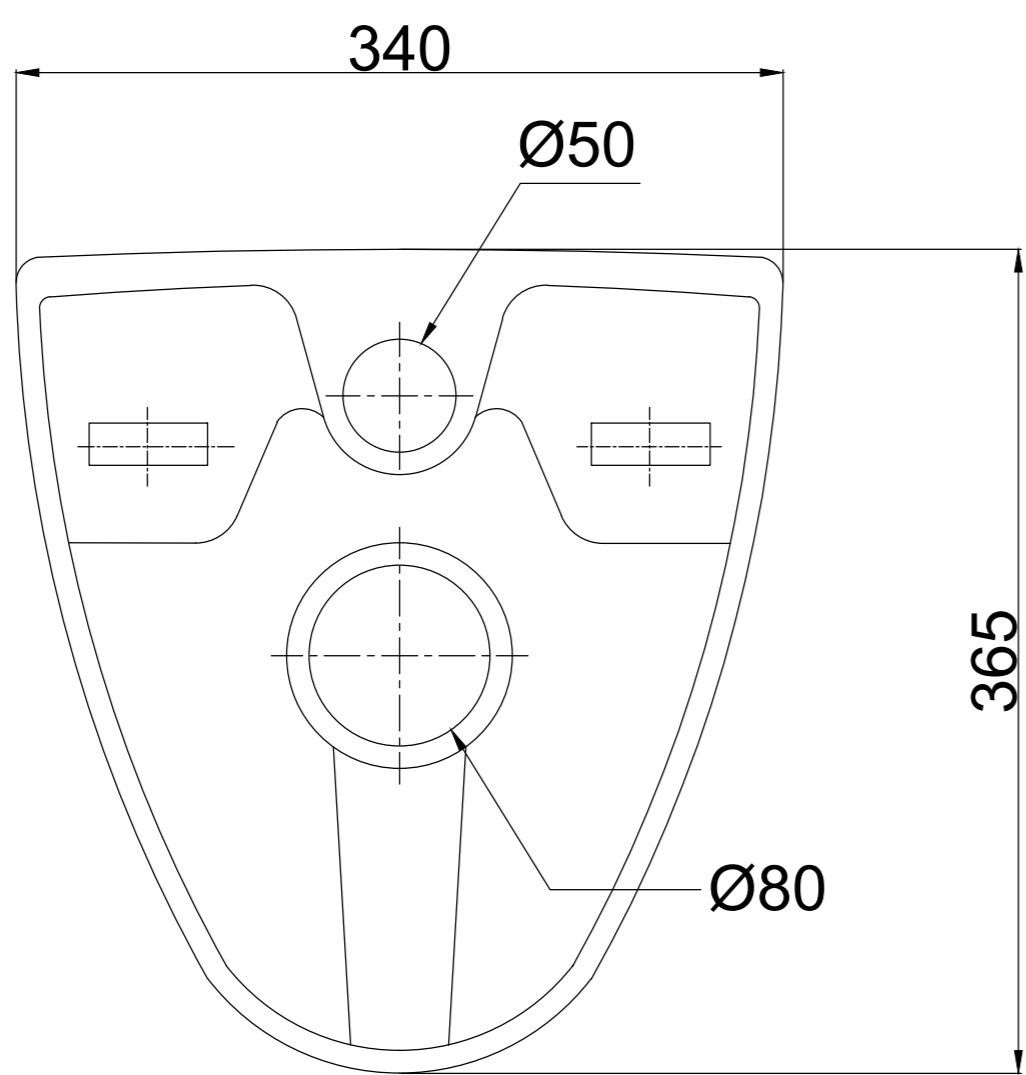

TOP VIEW

BACK VIEW

SIDE VIEW

ALL DIMENSIONS ARE IN MM

PATTERN NAME : AMAZE

PATTERN NO : WALL HUNG CLOSET 961

PATTERN SIZE : 530 X 340 X 365

DRAWN