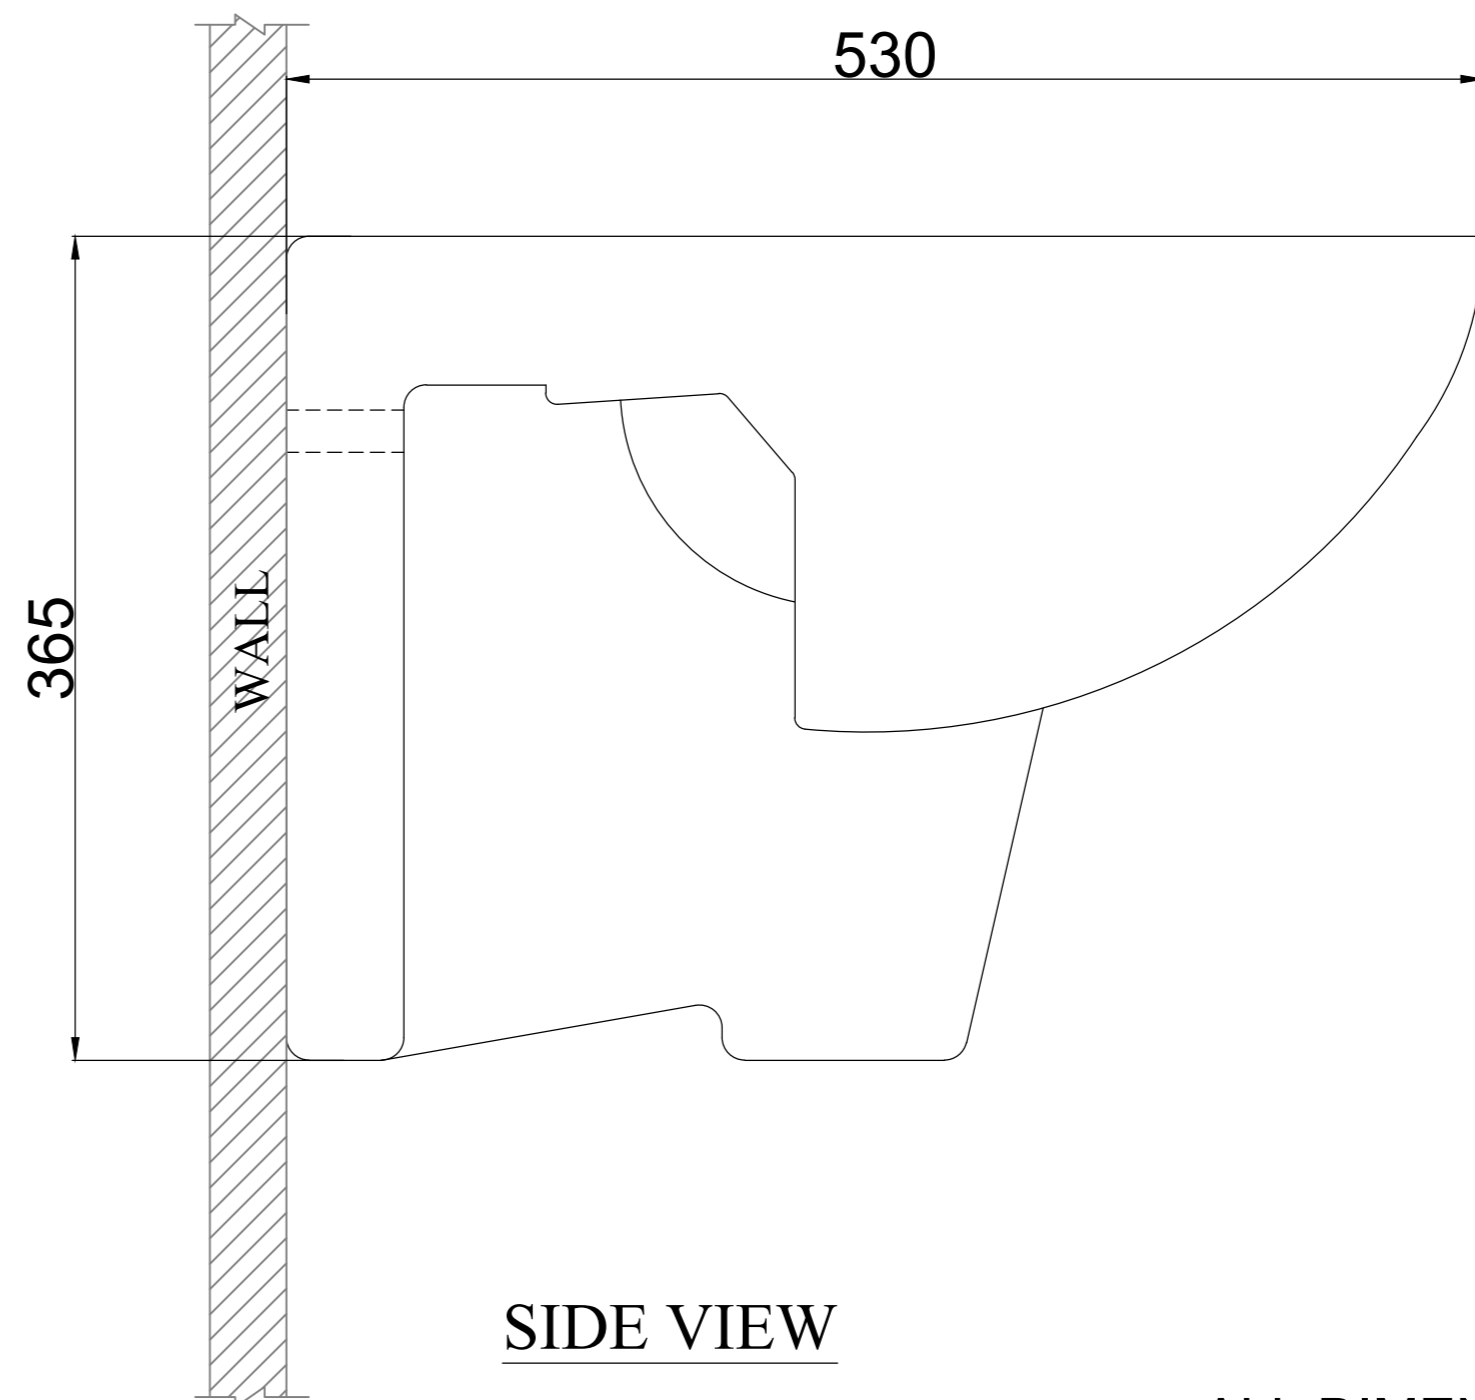

TOP VIEW

BACK VIEW

SIDE VIEW

ALL DIMENSIONS ARE IN MM

PATTERN NAME : AMAZE

PATTERN NO : WALL HUNG CLOSET 961

PATTERN SIZE : 530 X 340 X 365

DRAWN