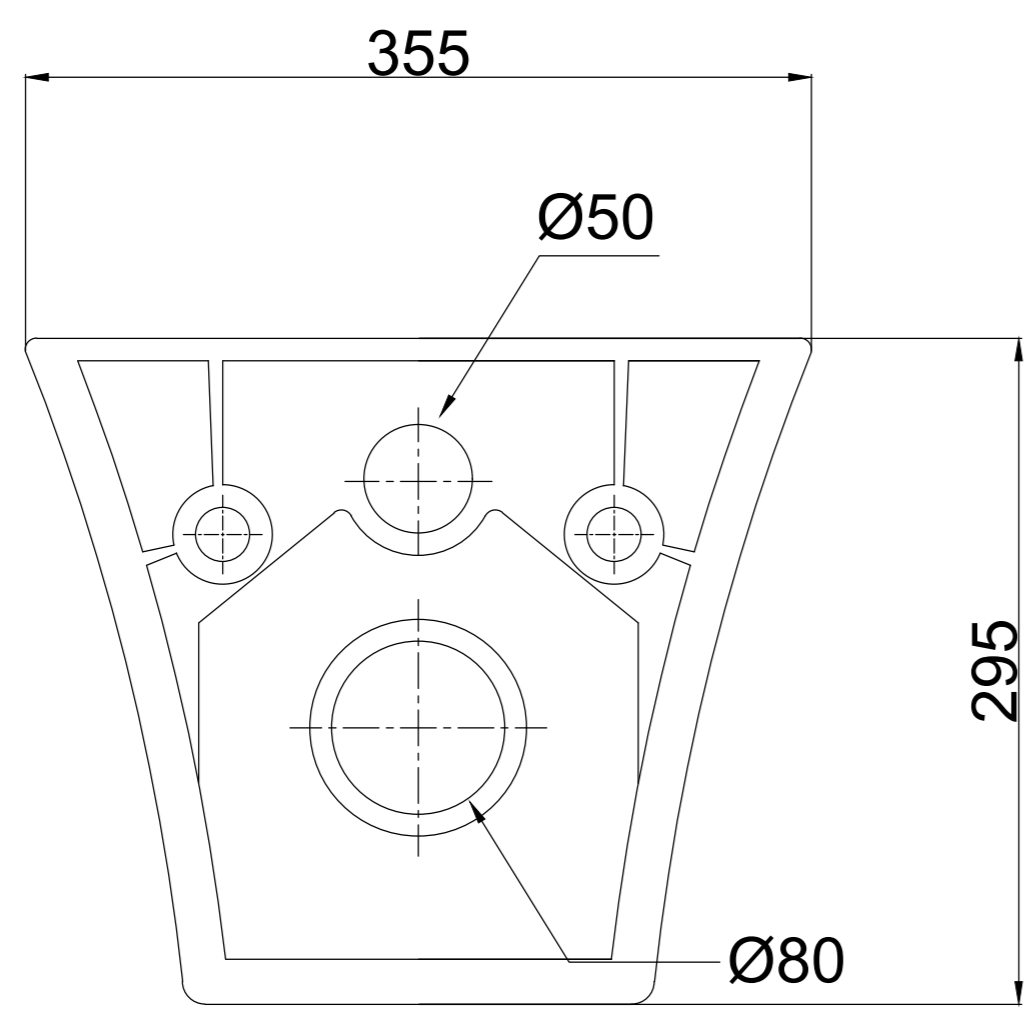

TOP VIEW

BACK VIEW

SIDE VIEW

ALL DIMENSIONS ARE IN MM

PATTERN NAME : CHROME

DRAWN

ARV

PATTERN NO : WALL HUNG CLOSET 955

CHECKED

AN.KN

PATTERN SIZE : 500 X 355 X 295

APPROVED

AN.KN

NEYCER INDIA LIMITED

VADALUR

CUDDALORE DIST. 607303 , TAMILNADU

DATE

16.03.2021

SCALE

N T S

DWG. NO :

WH : 08

REV :

0