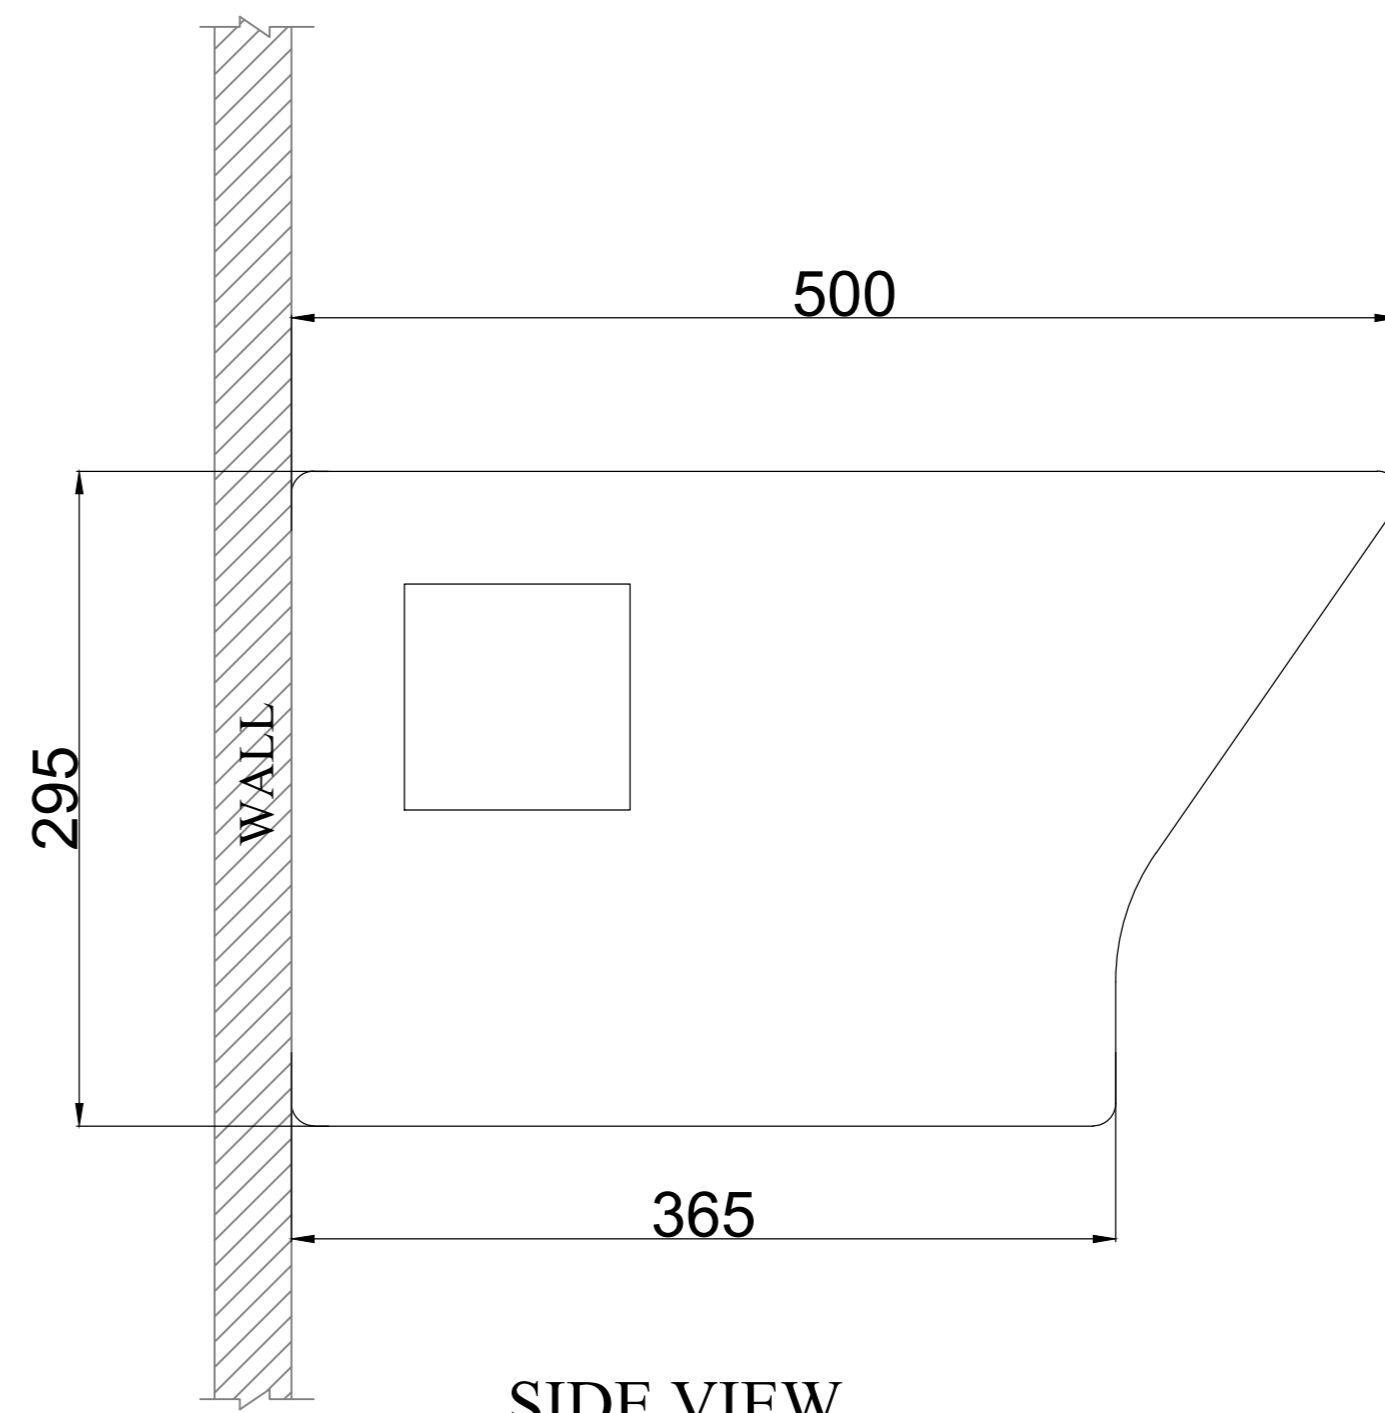

TOP VIEW

BACK VIEW

SIDE VIEW

ALL DIMENSIONS ARE IN MM

PATTERN NAME : CHROME

DRAWN

ARV

PATTERN NO : WALL HUNG CLOSET 955

CHECKED

AN.KN

PATTERN SIZE : 500 X 355 X 295

APPROVED

AN.KN

NEYCER INDIA LIMITED

VADALUR

CUDDALORE DIST. 607303 , TAMILNADU

DATE

16.03.2021

SCALE

N T S

DWG. NO :

WH : 08

REV :

0