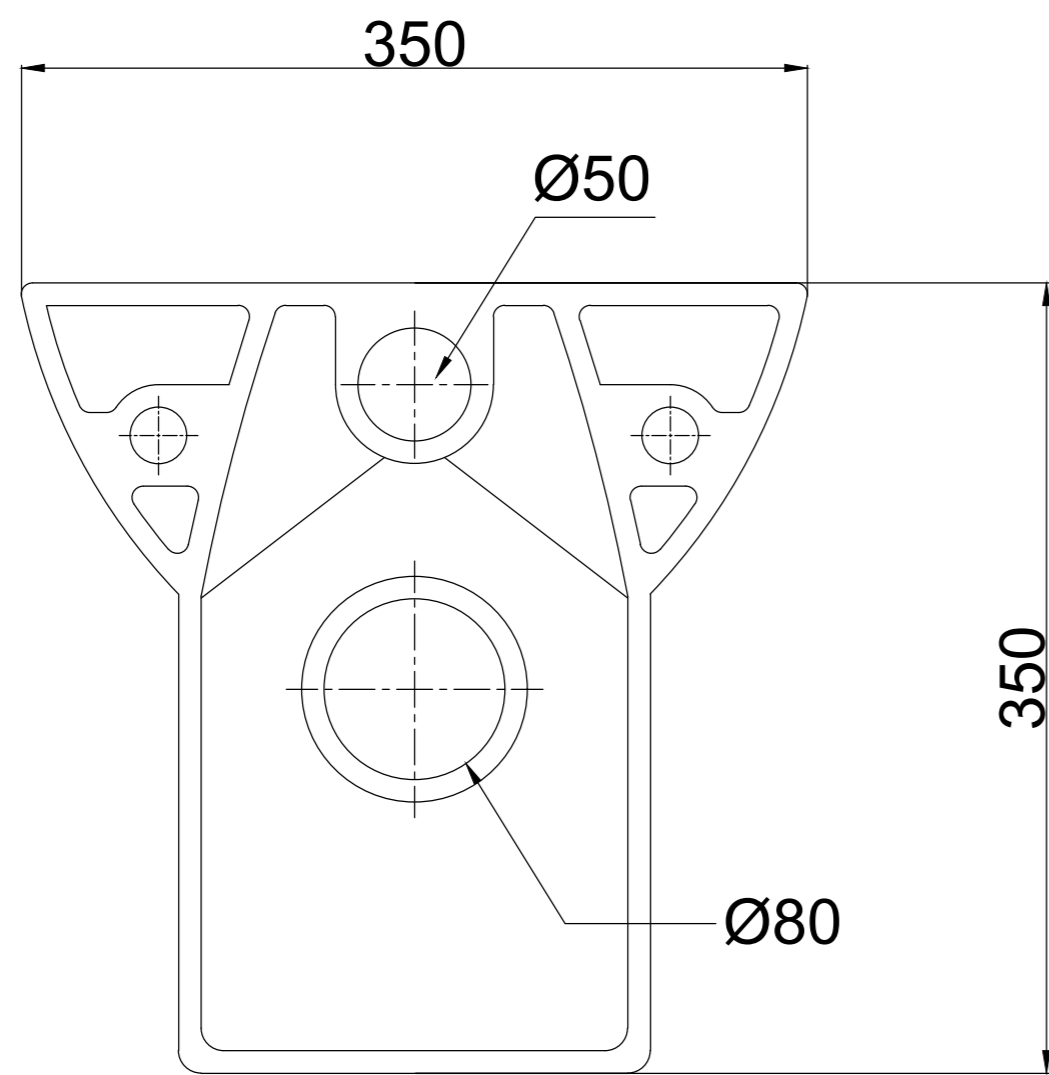

TOP VIEW

BACK VIEW

SIDE VIEW

ALL DIMENSIONS ARE IN MM

PATTERN NAME : CLIVE		DRAWN	ARV
PATTERN NO : WALL HUNG CLOSET 963		CHECKED	AN.KN
PATTERN SIZE : 490 X 350 X 350		APPROVED	AN.KN
 NEYCER INDIA LIMITED VADALUR CUDDALORE DIST. 607303 , TAMILNADU	DATE	16.03.2021	
	SCALE	N T S	
	DWG. NO :	REV :	
		WH : 07	0