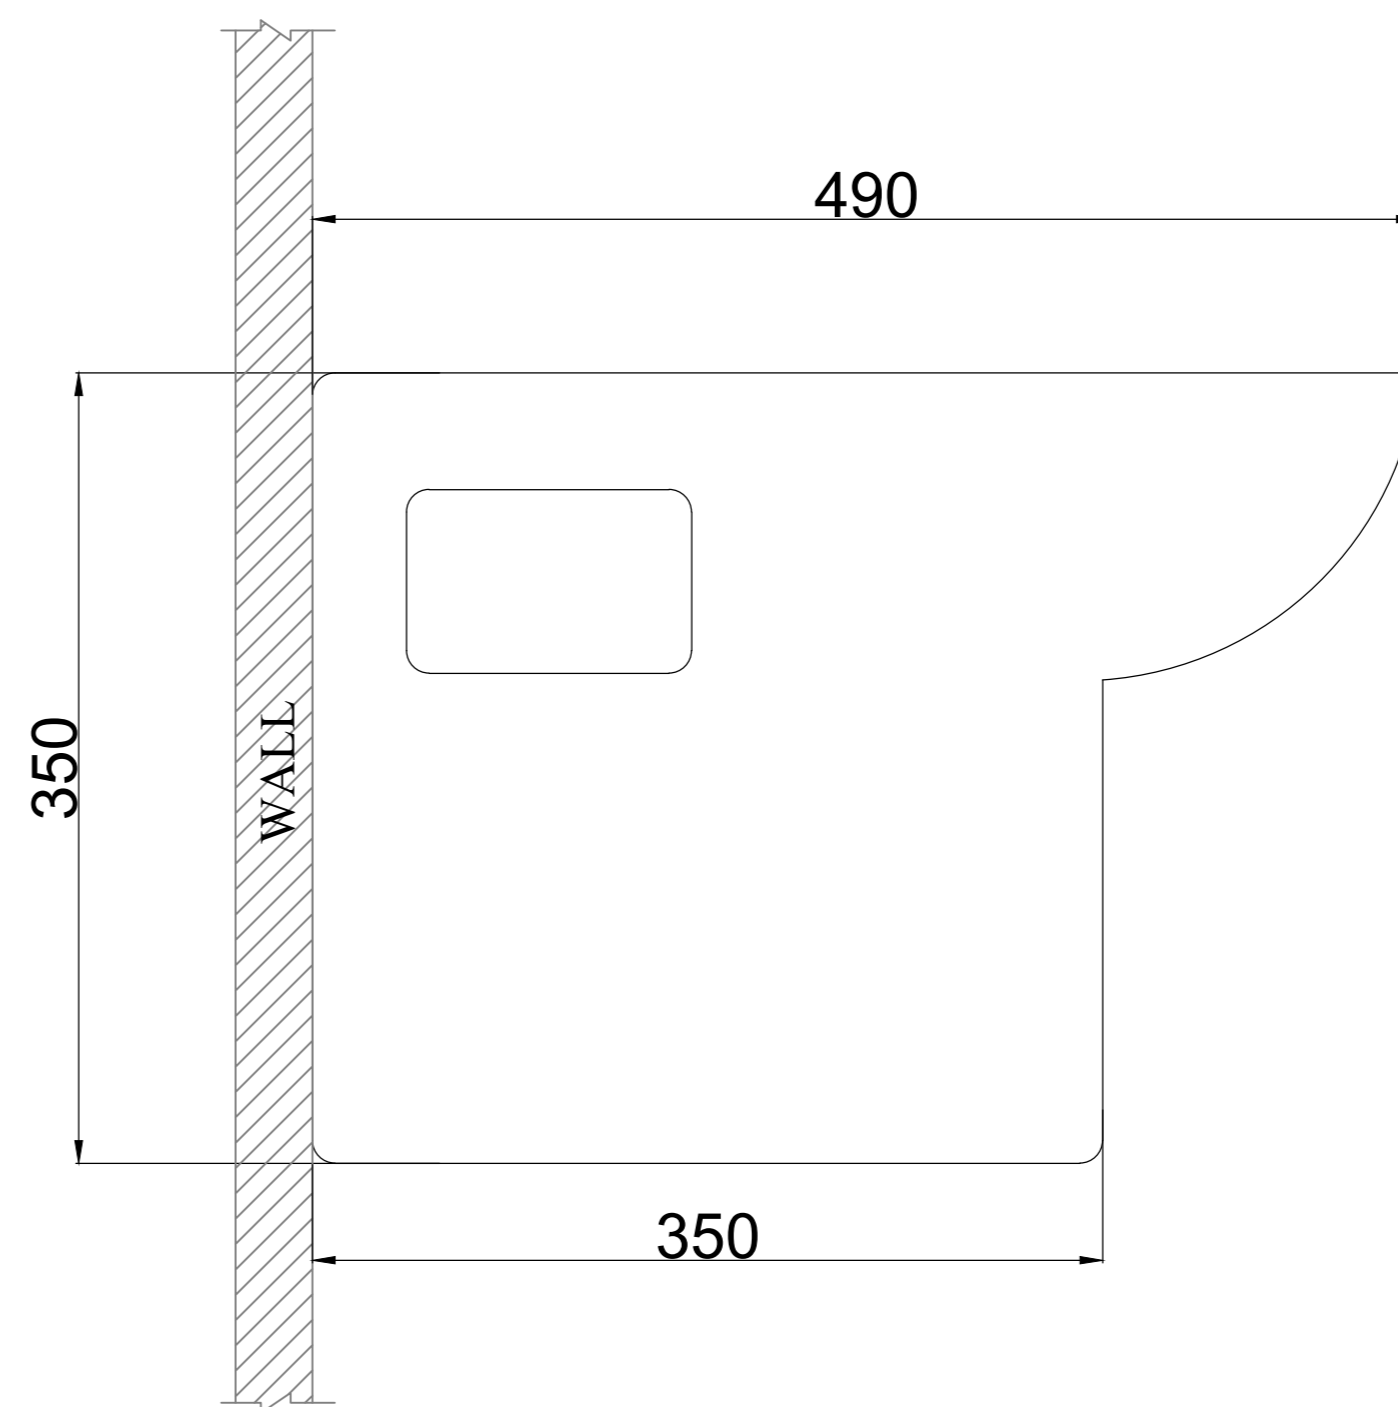

TOP VIEW

BACK VIEW

SIDE VIEW

ALL DIMENSIONS ARE IN MM

PATTERN NAME : CLIVE		DRAWN	ARV
PATTERN NO : WALL HUNG CLOSET 963		CHECKED	AN.KN
PATTERN SIZE : 490 X 350 X 350		APPROVED	AN.KN
 NEYCER INDIA LIMITED VADALUR CUDDALORE DIST. 607303 , TAMILNADU	DATE	16.03.2021	
	SCALE	N T S	
	DWG. NO :	REV :	
		WH : 07	0