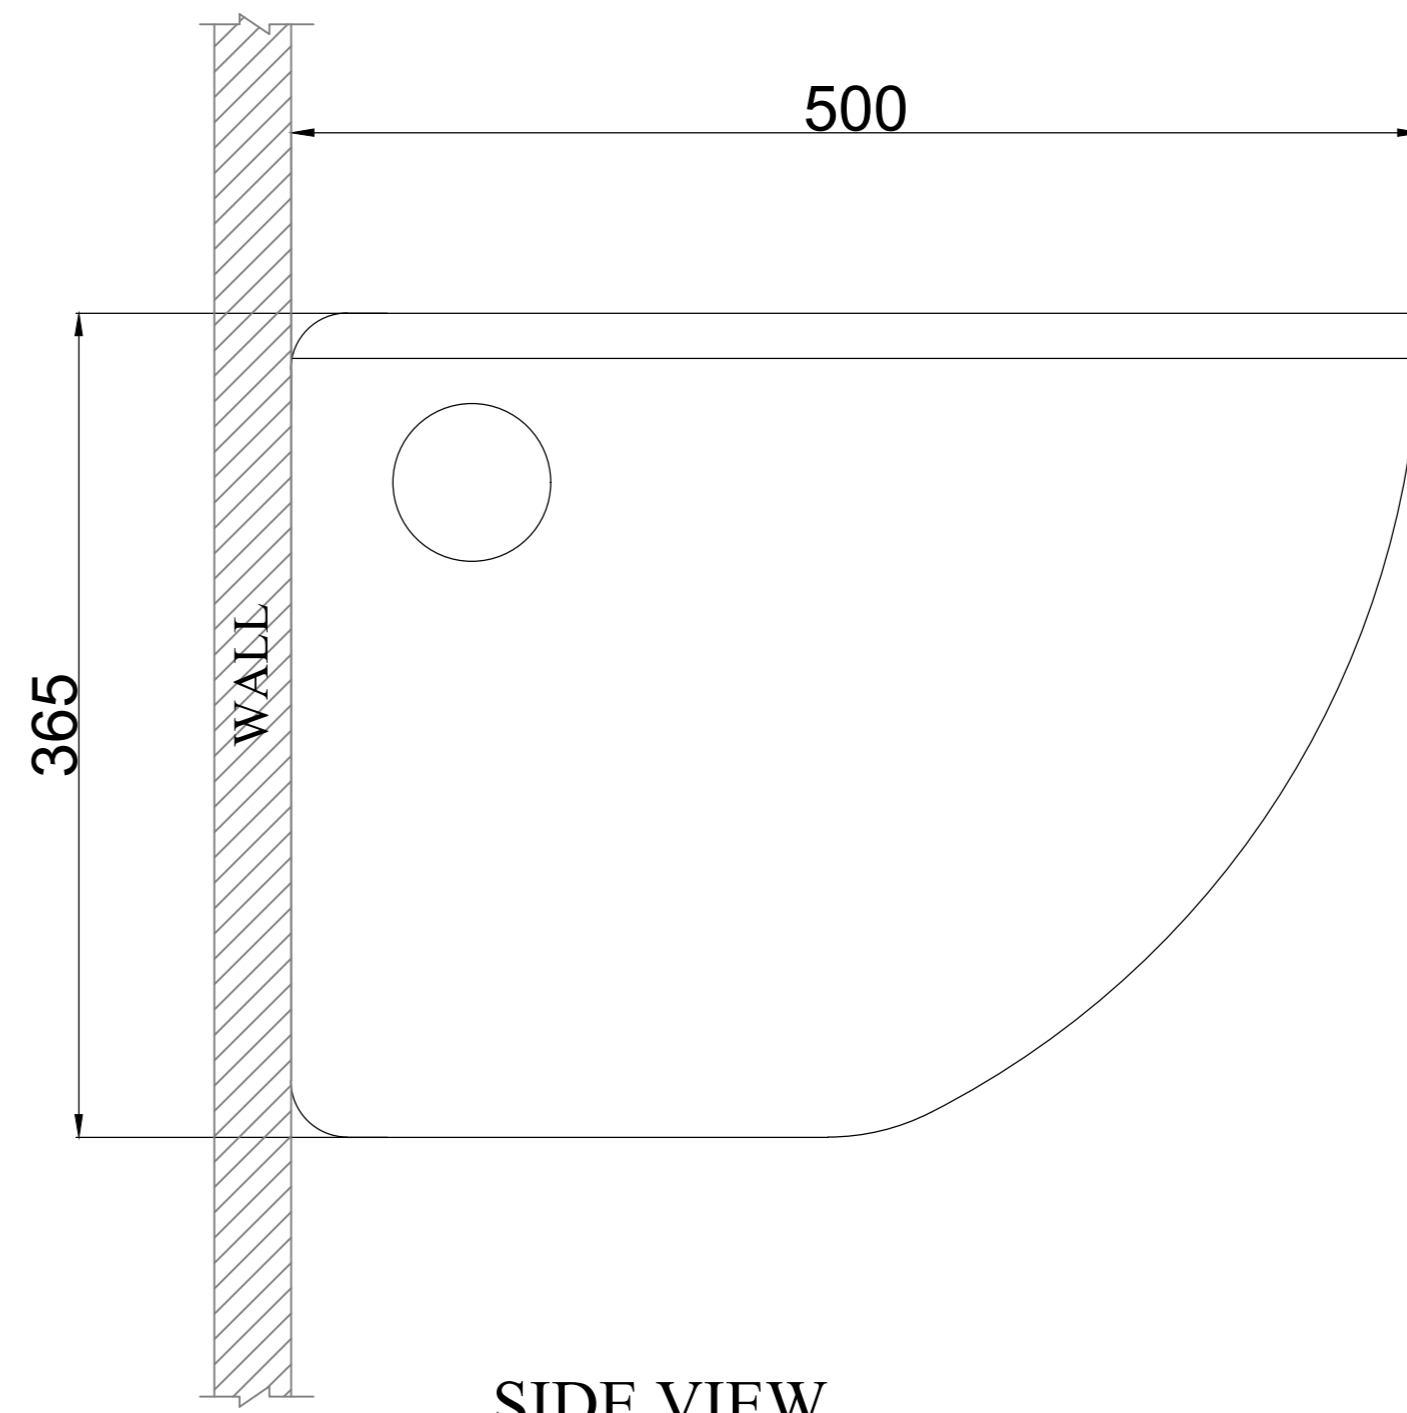

TOP VIEW

BACK VIEW

SIDE VIEW

ALL DIMENSIONS ARE IN MM

PATTERN NAME : INDIGO		DRAWN	ARV
PATTERN NO : WALL HUNG CLOSET 956		CHECKED	AN.KN
PATTERN SIZE : 500 X 365 X 365		APPROVED	AN.KN
 NEYCER INDIA LIMITED VADALUR CUDDALORE DIST. 607303 , TAMILNADU	DATE	16.03.2021	
	SCALE	N T S	
	DWG. NO :	REV :	
		WH : 01	0