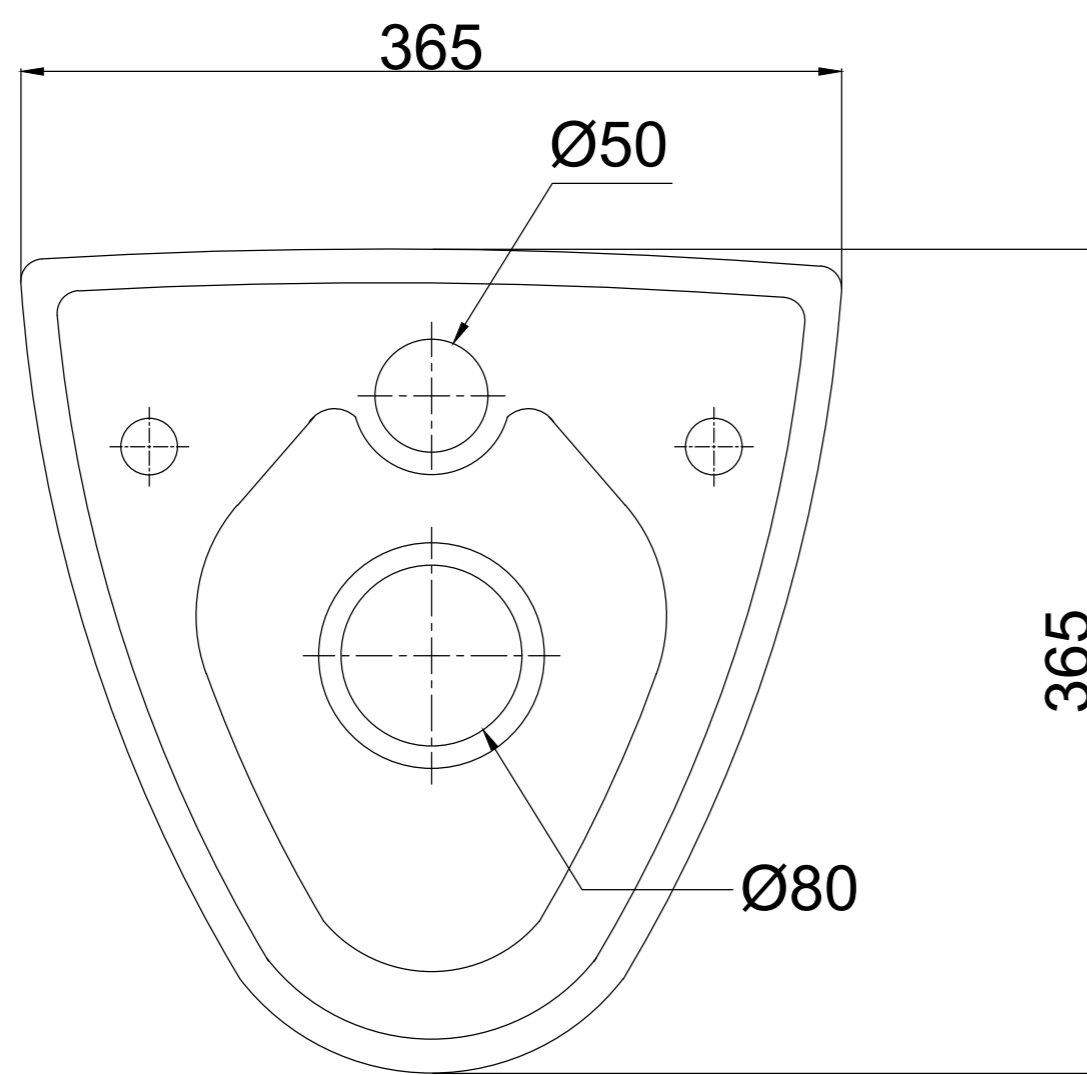

TOP VIEW

BACK VIEW

SIDE VIEW

ALL DIMENSIONS ARE IN MM

PATTERN NAME : INDIGO		DRAWN	ARV
PATTERN NO : WALL HUNG CLOSET 956		CHECKED	AN.KN
PATTERN SIZE : 500 X 365 X 365		APPROVED	AN.KN
 NEYCER INDIA LIMITED VADALUR CUDDALORE DIST. 607303 , TAMILNADU	DATE	16.03.2021	
	SCALE	N T S	
	DWG. NO :	REV :	
		WH : 01	0