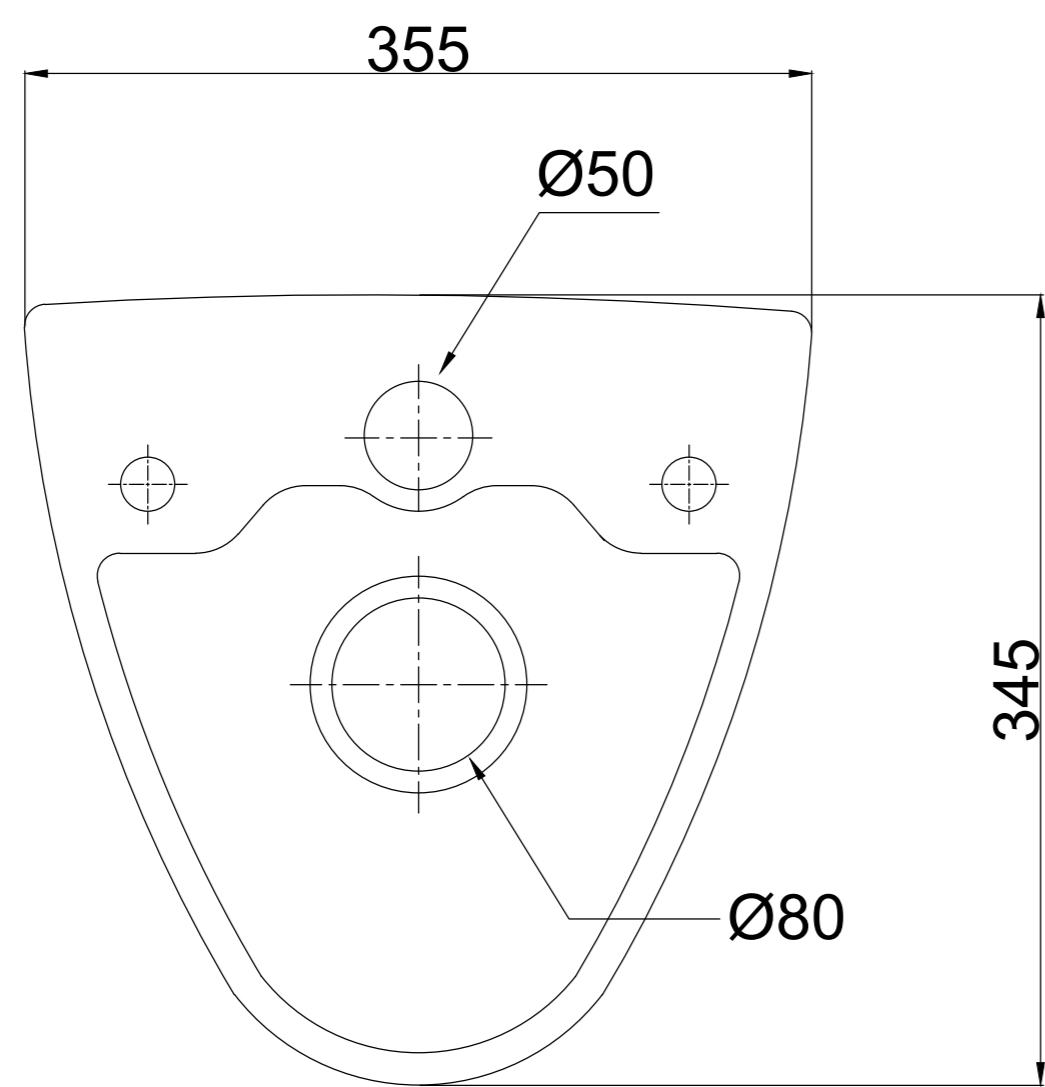

TOP VIEW

BACK VIEW

SIDE VIEW

ALL DIMENSIONS ARE IN MM

PATTERN NAME : PAIGE		DRAWN	ARV
PATTERN NO : WALL HUNG CLOSET 960		CHECKED	AN.KN
PATTERN SIZE : 505 X 355 X 345		APPROVED	AN.KN
 NEYCER INDIA LIMITED VADALUR CUDDALORE DIST. 607303 , TAMILNADU	DATE	16.03.2021	
	SCALE	N T S	
	DWG. NO :	REV :	
		WH : 04	0