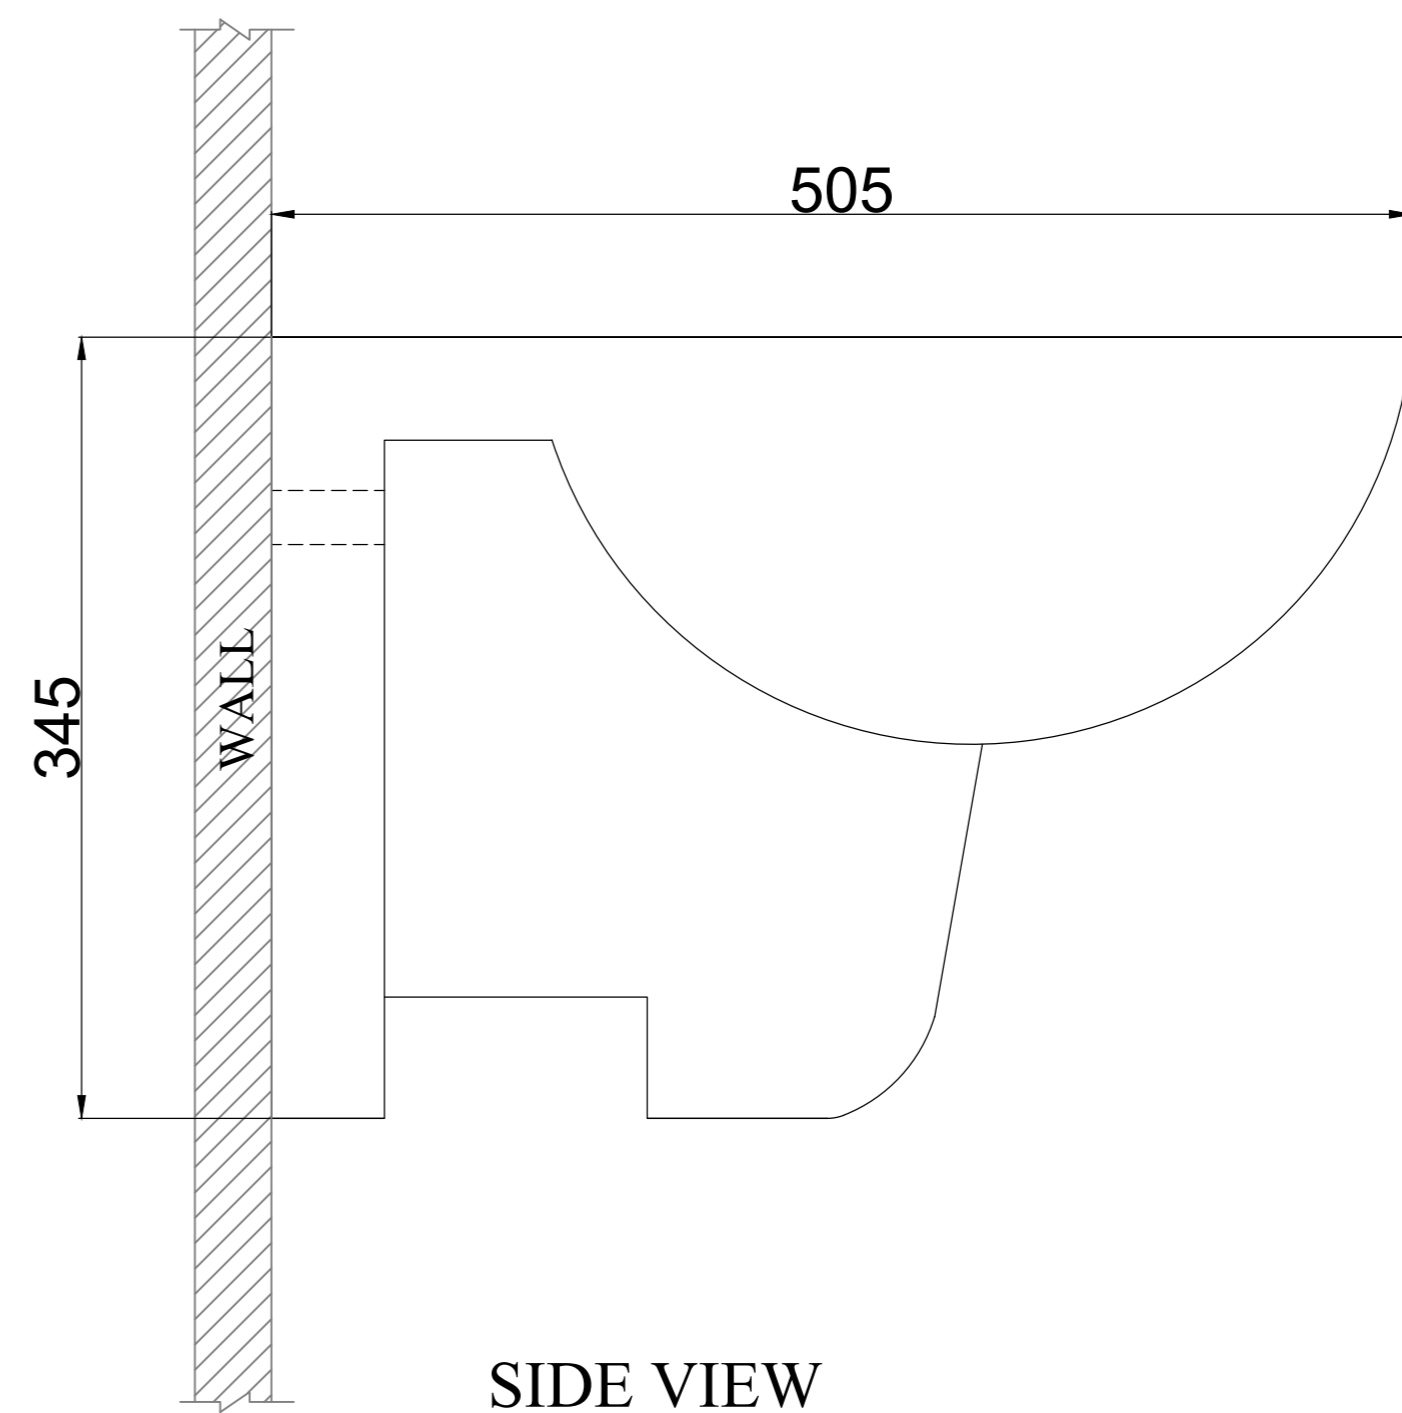

TOP VIEW

BACK VIEW

SIDE VIEW

ALL DIMENSIONS ARE IN MM

PATTERN NAME : PAIGE		DRAWN	ARV
PATTERN NO : WALL HUNG CLOSET 960		CHECKED	AN.KN
PATTERN SIZE : 505 X 355 X 345		APPROVED	AN.KN
 NEYCER INDIA LIMITED VADALUR CUDDALORE DIST. 607303 , TAMILNADU	DATE	16.03.2021	
	SCALE	N T S	
	DWG. NO :	REV :	
		WH : 04	0