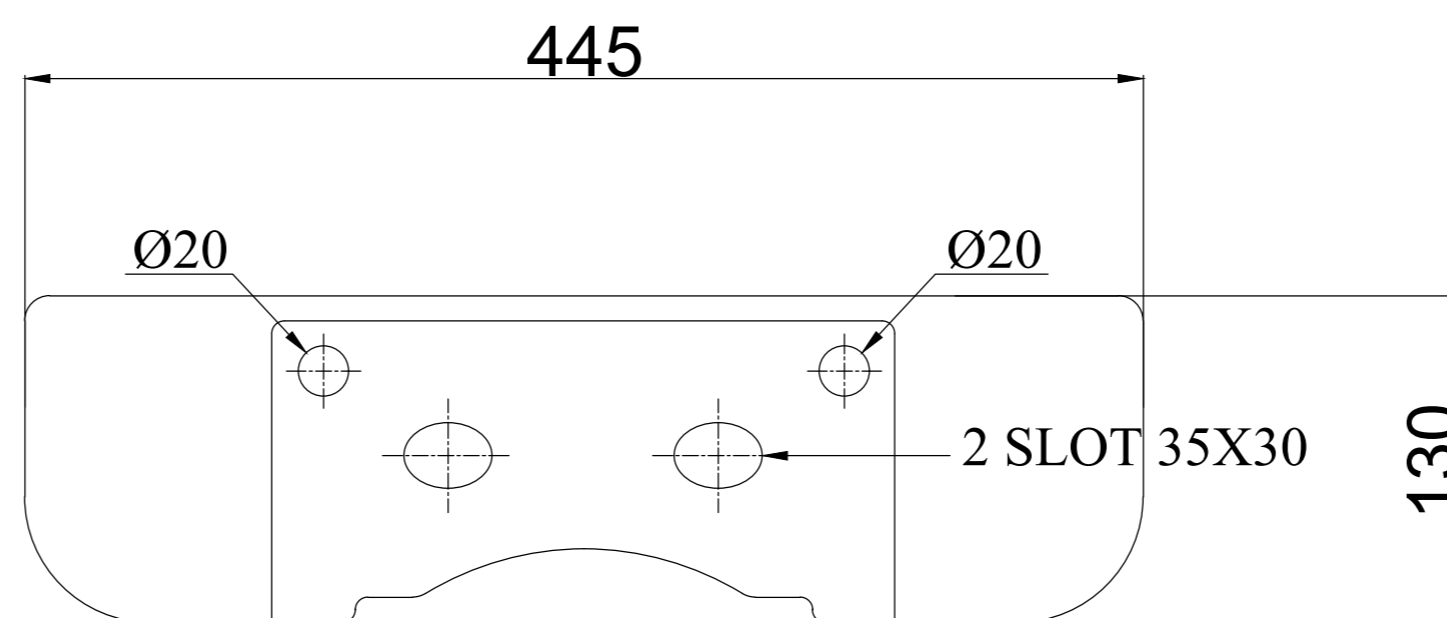

TOP VIEW

BACK VIEW

ALL DIMENSIONS ARE IN MM

| | | | |
|---|-----------|----------------|----------|
| PATTERN NAME : ORIO | | DRAWN | ARV |
| PATTERN NO : 970 | | CHECKED | AN.KN |
| PATTERN SIZE : 445 X 435 X 130 | | APPROVED | AN.KN |
|  NEYCER INDIA LIMITED VADALUR CUDDALORE DIST. 607303 , TAMILNADU | DATE | 16.03.2021 | |
| | SCALE | N T S | |
| | DWG. NO : | REV : | |
| | | WB : 03 | 0 |