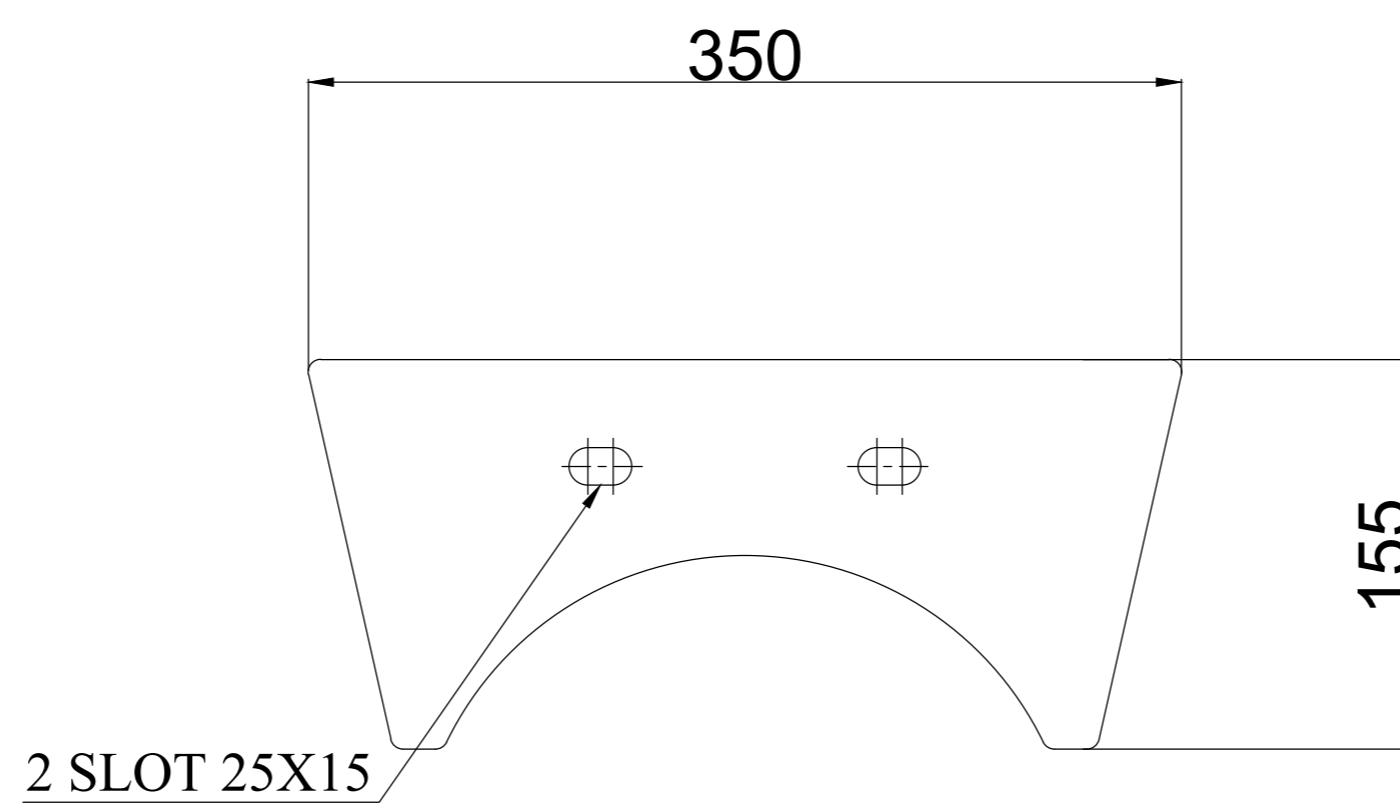

TOP VIEW

BACK VIEW

ALL DIMENSIONS ARE IN MM

| | | | |
|---|-----------|----------------|-------|
| PATTERN NAME : PORTO | | DRAWN | ARV |
| PATTERN NO : 972 | | CHECKED | AN.KN |
| PATTERN SIZE : 445 X 350 X 155 | | APPROVED | AN.KN |
|  NEYCER INDIA LIMITED VADALUR CUDDALORE DIST. 607303 , TAMILNADU | DATE | 16.03.2021 | |
| | SCALE | N T S | |
| | DWG. NO : | WB : 07 | REV : |